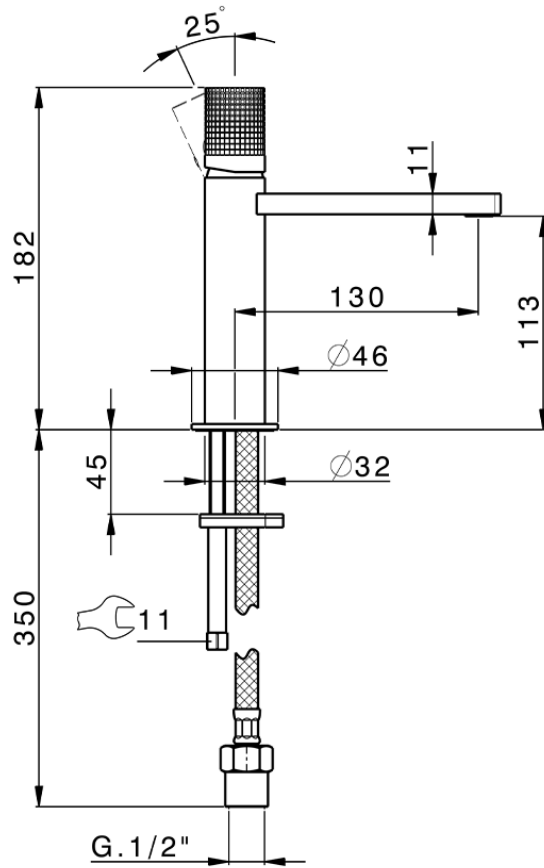

Single lever 'large' washbasin mixer NUANCE X32_X2000504

X2000504

<https://en.cisal.it/single-lever-large-washbasin-mixer-nuance-x32-x2000504>

2026-06-13