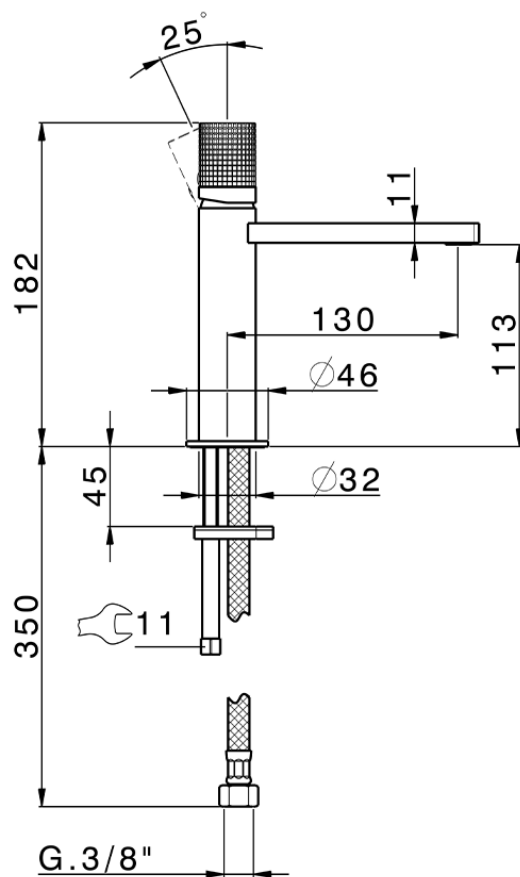

Single lever 'large' washbasin mixer NUANCE X32_X2000504

X2000504

<https://en.cisal.it/single-lever-large-washbasin-mixer-nuance-x32-x2000504>

2026-04-26