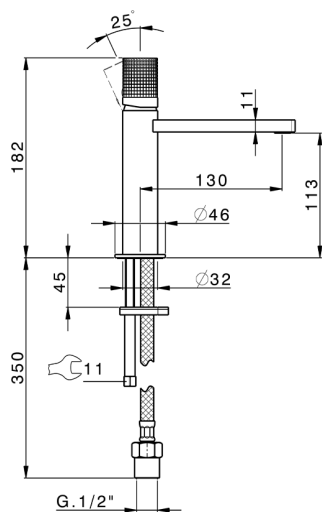

## Single lever 'large' washbasin mixer NUANCE X32\_X2000504

MODEL **X2000504**

Single lever 'large' washbasin mixer, without waste, G.3/8" stainless steel flexible hoses, Inox AISI 316L

### CHARACTERISTICS

Cartridge Spare Parts **ZZ96550000**

**25 mm Cartridge**

## Single lever 'large' washbasin mixer NUANCE X32\_X2000504

X2000504

<https://en.cisal.it/single-lever-large-washbasin-mixer-nuance-x32-x2000504>

2026-06-06