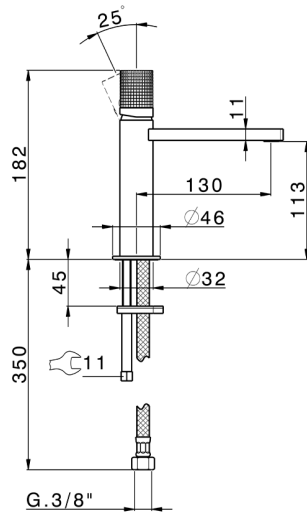

Single lever 'large' washbasin mixer NUANCE X32_X2000504

MODEL **X2000504**

Single lever 'large' washbasin mixer, without waste, G.3/8" stainless steel flexible hoses, Inox AISI 316L

AVAILABLE FINISHINGS

-  **D1** D1 Brushed Inox
-  **5H** 5H Dark Brass Brushed
-  **5L** 5L Brushed Black Titanium
-  **5N** 5N Brushed Rose Gold

CHARACTERISTICS

Cartridge Spare Parts **ZZ96550000**

25 mm Cartridge

Single lever 'large' washbasin mixer NUANCE X32_X2000504

X2000504

<https://en.cisal.it/single-lever-large-washbasin-mixer-nuance-x32-x2000504>

2026-04-26