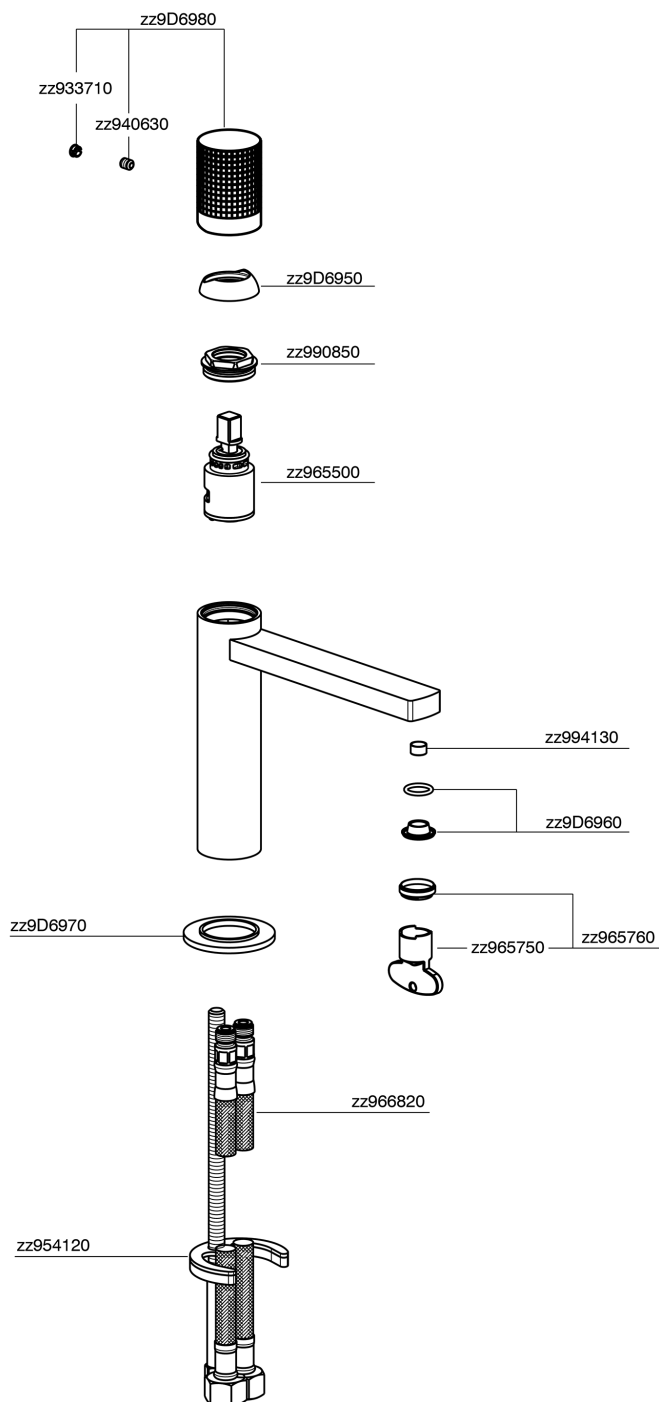

Single lever 'large' washbasin mixer NUANCE X32_X2000504

MODEL **X2000504**

Single lever 'large' washbasin mixer, without waste, G.3/8" stainless steel flexible hoses, Inox AISI 316L

AVAILABLE FINISHINGS

-  **D1** D1 Brushed Inox
-  **5H** 5H Dark Brass Brushed
-  **5L** 5L Brushed Black Titanium
-  **5N** 5N Brushed Rose Gold

CHARACTERISTICS

Cartridge Spare Parts **ZZ96550000**

25 mm Cartridge

Single lever 'large' washbasin mixer NUANCE X32_X2000504

X2000504

<https://en.cisal.it/single-lever-large-washbasin-mixer-nuance-x32-x2000504>

2026-05-17