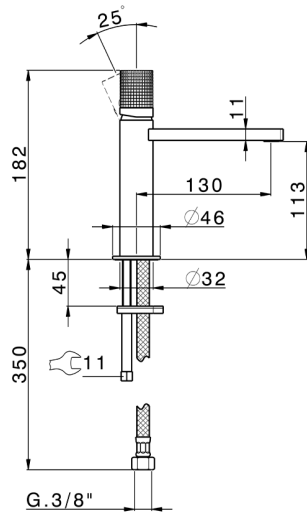

Single lever 'large' washbasin mixer NUANCE X32_X2000504

MODEL **X2000504**

Single lever 'large' washbasin mixer, without waste, G.3/8" stainless steel flexible hoses, Inox AISI 316L

AVAILABLE FINISHINGS

-  **D1** D1 Brushed Inox
-  **5H** 5H Dark Brass Brushed
-  **5L** 5L Brushed Black Titanium
-  **5N** 5N Brushed Rose Gold

CHARACTERISTICS

Cartridge Spare Parts **ZZ96550000**

25 mm Cartridge

Single lever 'large' washbasin mixer NUANCE X32_X2000504

X2000504

<https://en.cisal.it/single-lever-large-washbasin-mixer-nuance-x32-x2000504>

2026-05-17