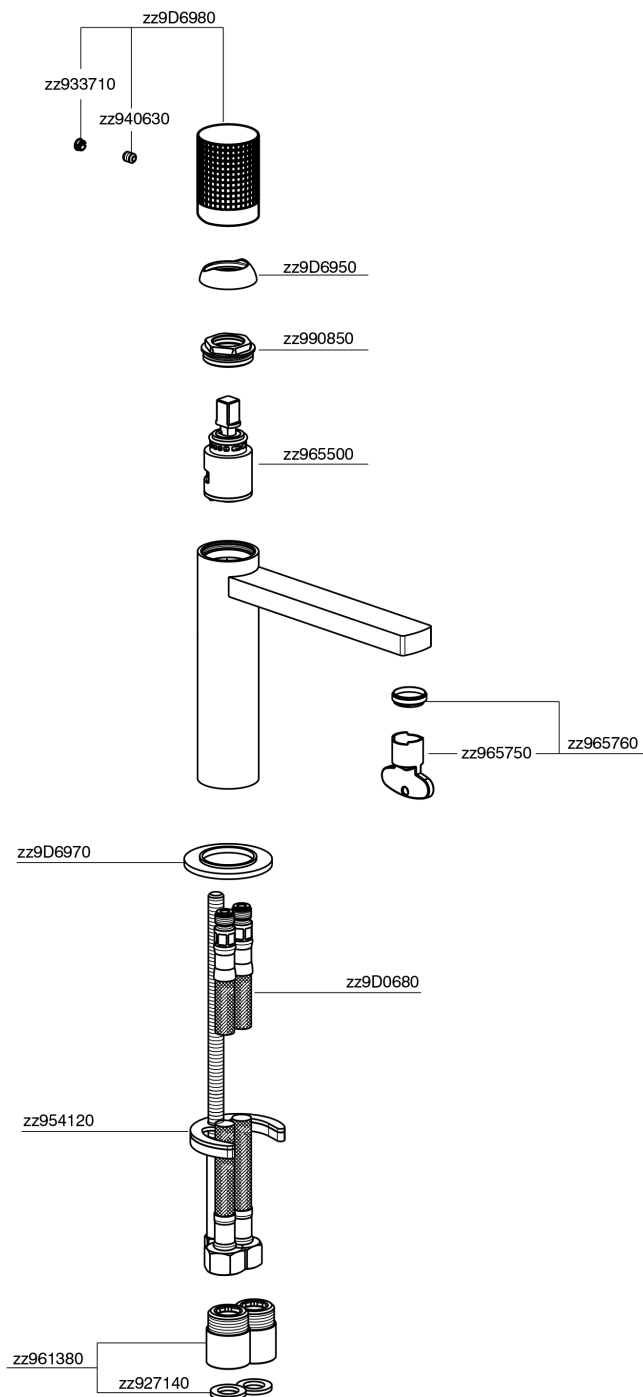

## Single lever 'large' washbasin mixer NUANCE X32\_X2000504

MODEL **X2000504**

Single lever 'large' washbasin mixer, without waste, G.3/8" stainless steel flexible hoses, Inox AISI 316L

### CHARACTERISTICS

Cartridge Spare Parts **ZZ96550000**

**25 mm Cartridge**

## Single lever 'large' washbasin mixer NUANCE X32\_X2000504

X2000504

<https://en.cisal.it/single-lever-large-washbasin-mixer-nuance-x32-x2000504>

2026-06-06