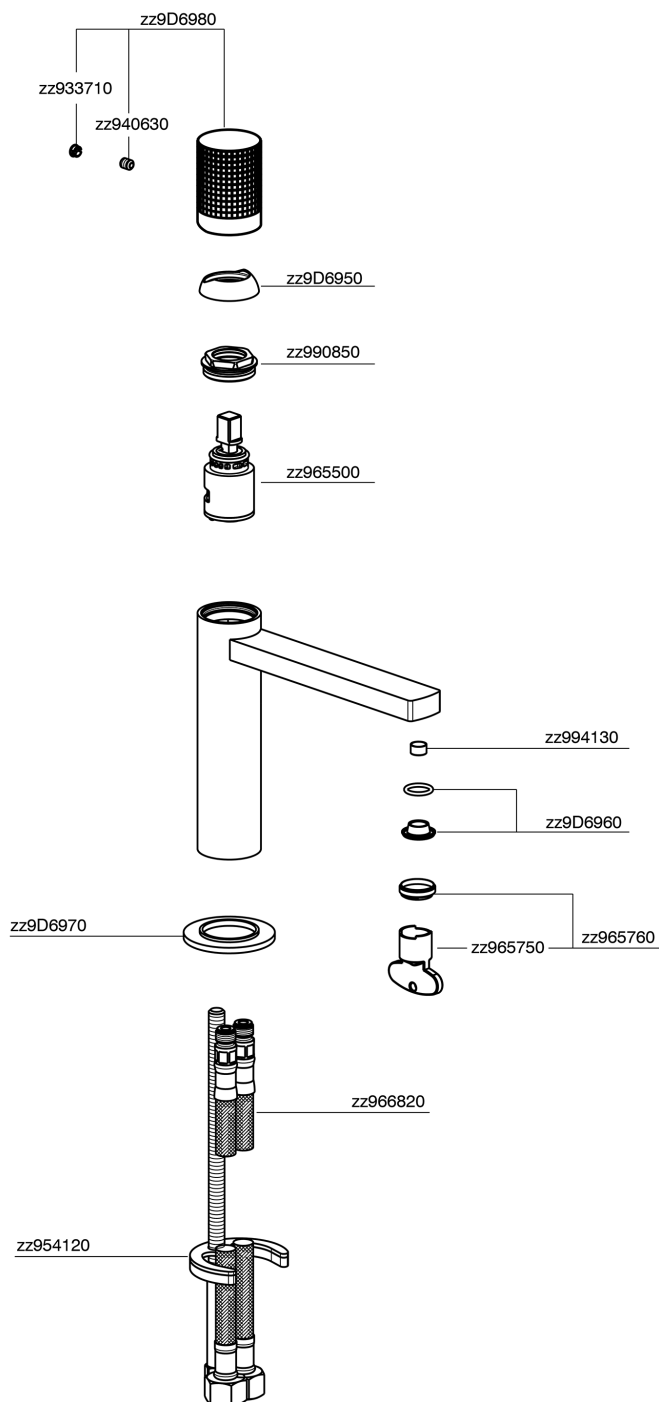

Single lever 'large' washbasin mixer NUANCE X32_X2000504

MODEL **X2000504**

Single lever 'large' washbasin mixer, without waste, G.3/8" stainless steel flexible hoses, Inox AISI 316L

AVAILABLE FINISHINGS

-  **D1** D1 Brushed Inox
-  **5H** 5H Dark Brass Brushed
-  **5L** 5L Brushed Black Titanium
-  **5N** 5N Brushed Rose Gold

CHARACTERISTICS

Cartridge Spare Parts **ZZ96550000**

25 mm Cartridge

Single lever 'large' washbasin mixer NUANCE X32_X2000504

X2000504

<https://en.cisal.it/single-lever-large-washbasin-mixer-nuance-x32-x2000504>

2026-04-26