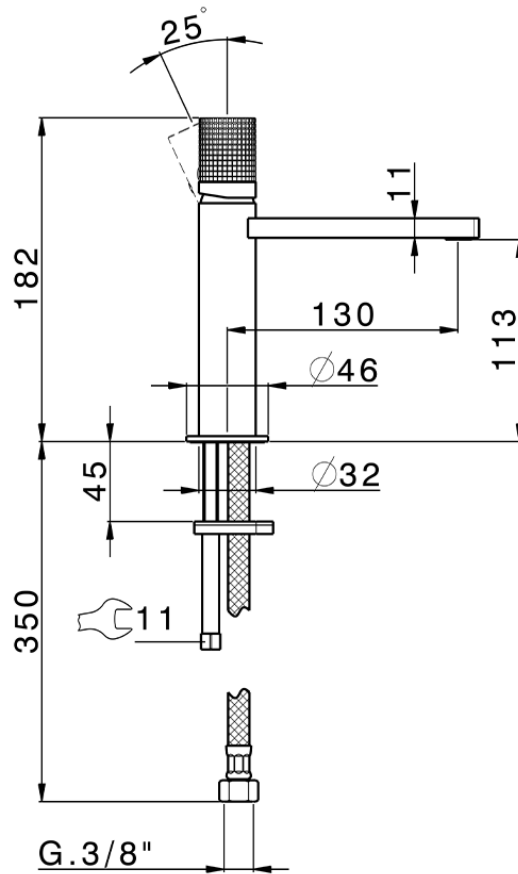

Single lever 'large' washbasin mixer NUANCE X32_X2000504

X2000504

<https://en.cisal.it/single-lever-large-washbasin-mixer-nuance-x32-x2000504>

2026-05-17