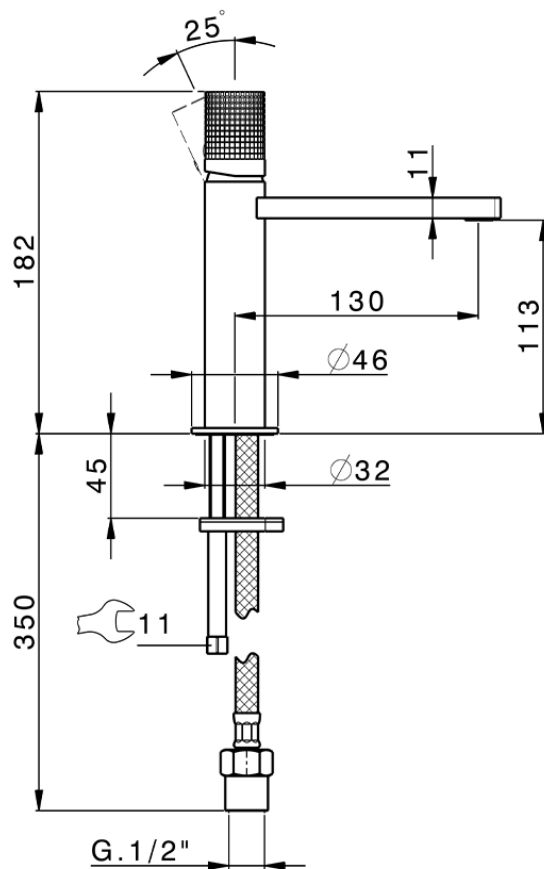

Single lever 'large' washbasin mixer NUANCE X32_X2000504

X2000504

<https://en.cisal.it/single-lever-large-washbasin-mixer-nuance-x32-x2000504>

2026-06-06