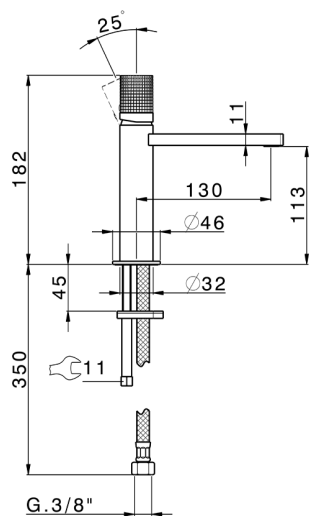

Single lever 'large' washbasin mixer NUANCE X32_X2000504

MODEL **X2000504**

Single lever 'large' washbasin mixer, without waste, G.3/8" stainless steel flexible hoses, Inox AISI 316L

AVAILABLE FINISHINGS

-  **D1** D1 Brushed Inox
-  **5H** 5H Dark Brass Brushed
-  **5L** 5L Brushed Black Titanium
-  **5N** 5N Brushed Rose Gold

CHARACTERISTICS

Cartridge Spare Parts **ZZ96550000**

25 mm Cartridge

Single lever 'large' washbasin mixer NUANCE X32_X2000504

X2000504

<https://en.cisal.it/single-lever-large-washbasin-mixer-nuance-x32-x2000504>

2026-04-26