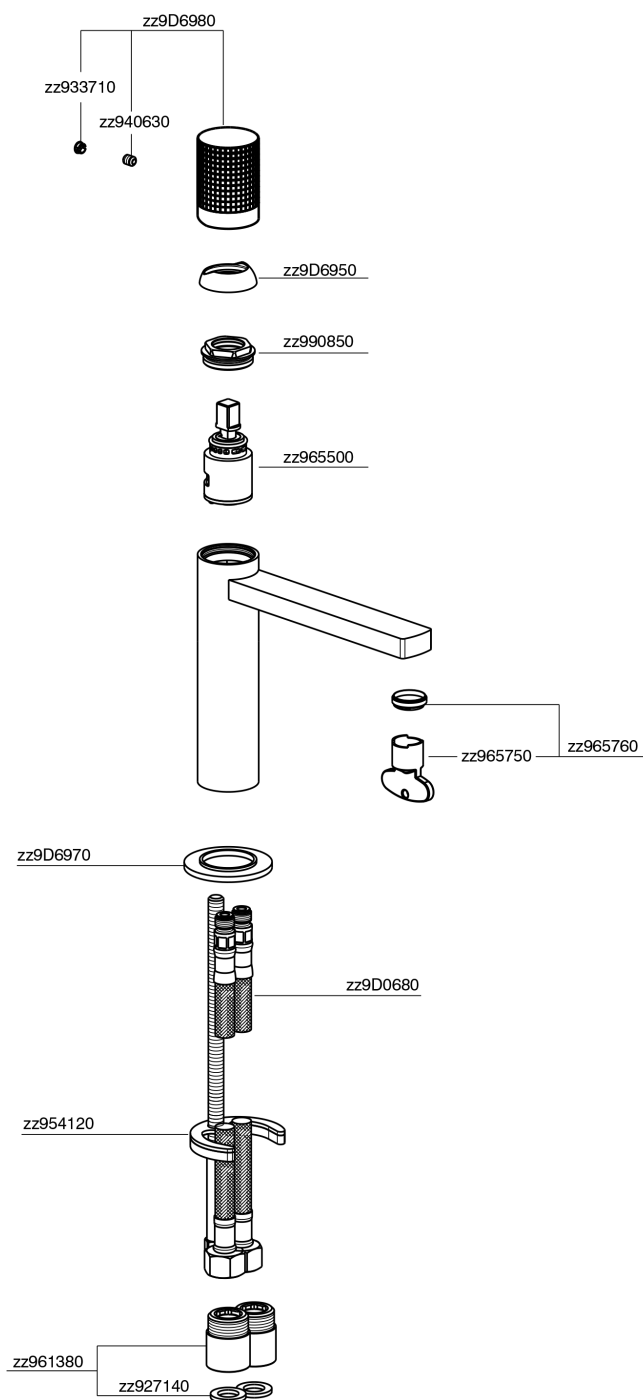

## Single lever 'large' washbasin mixer NUANCE X32\_X2000504

X2000504

<https://en.cisal.it/single-lever-large-washbasin-mixer-nuance-x32-x2000504>

2026-06-26