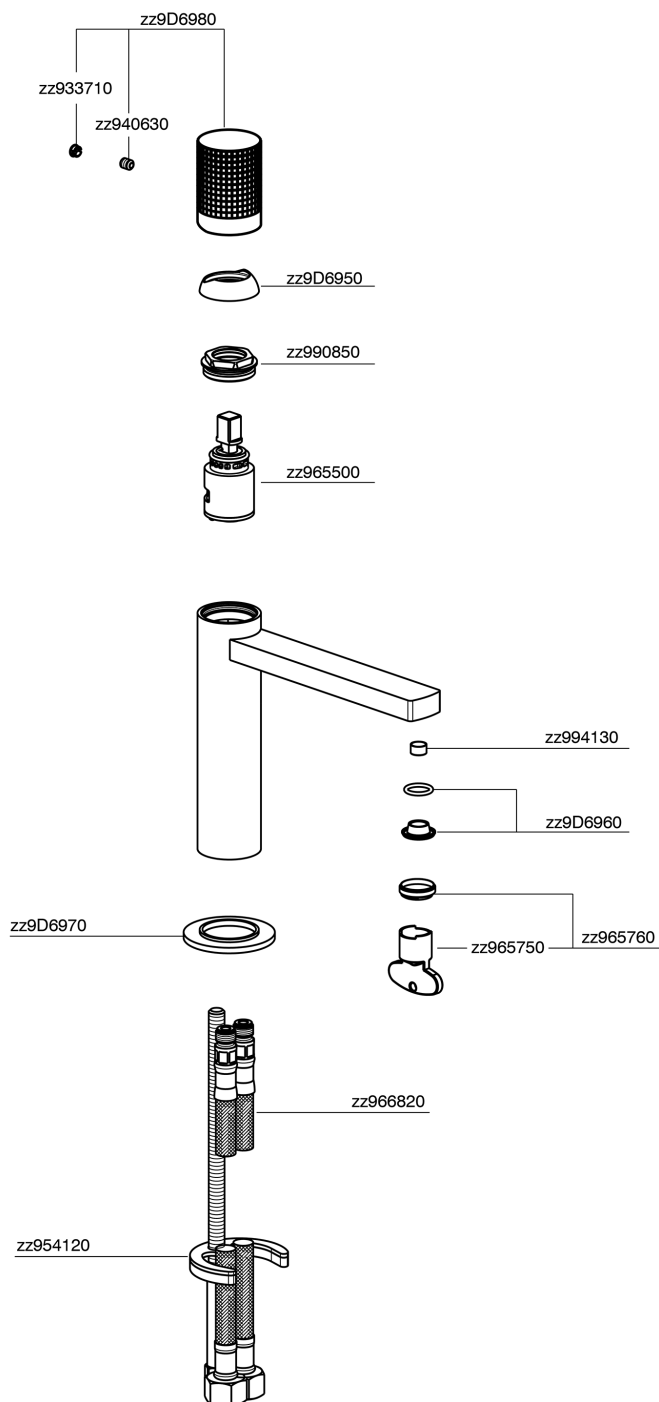

## Single lever 'large' washbasin mixer NUANCE X32\_X2000504

X2000504

<https://en.cisal.it/single-lever-large-washbasin-mixer-nuance-x32-x2000504>

2026-04-26