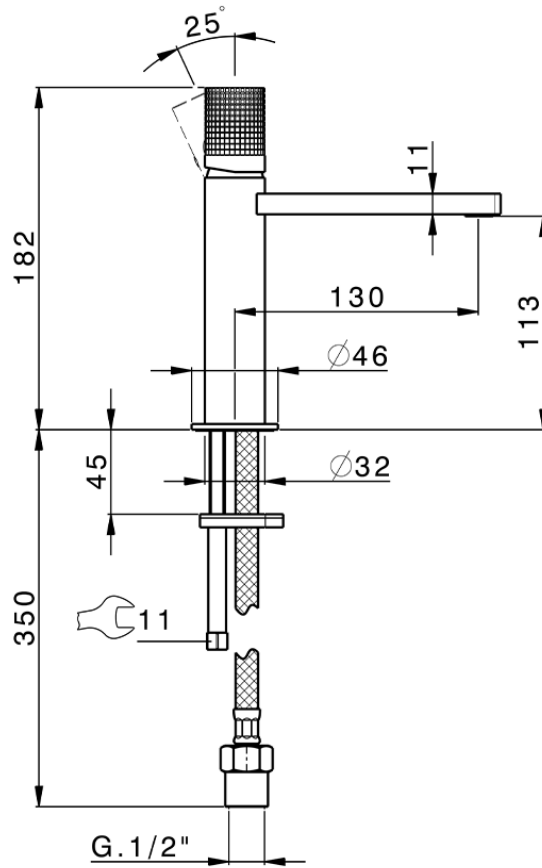

## Single lever 'large' washbasin mixer NUANCE X32\_X2000504

X2000504

<https://en.cisal.it/single-lever-large-washbasin-mixer-nuance-x32-x2000504>

2026-06-26