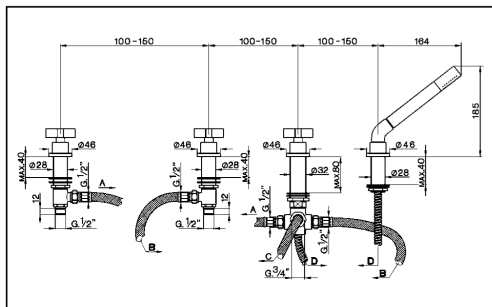

-  **21** 21 Chrome
-  **2A** 2A Satin Brushed Nickel
-  **40** 40 Matt Black

CHARACTERISTICS

Deck-mounted 4-hole bath mixer BARCELONA_BA000290

cisal

BA 00029

- Batteria bordo vasca a 4 fori
- Deck-mounted 4-hole bath mixer
- 4 Loch - Badebatterie
- Mélangeur B/D 4-trous sur gorge