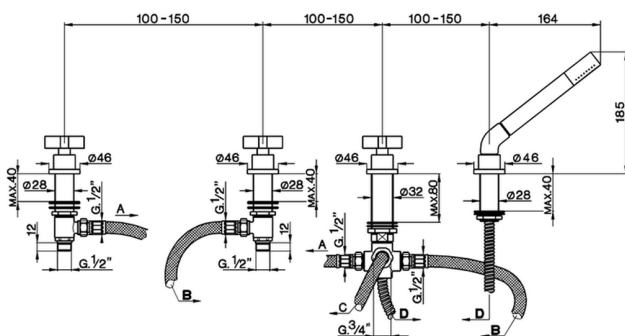

## Deck-mounted 4-hole bath mixer BARCELONA\_BA000290

MODEL **BA000290**

Deck-mounted 4-hole bath mixer, 2 outlet diverter, Brass minimalistic one spray handshower, 175 cm inox flexible hose

## Deck-mounted 4-hole bath mixer BARCELONA\_BA000290

cisal

### BA 00029

- Batteria bordo vasca a 4 fori
- Deck-mounted 4-hole bath mixer
- 4 Loch - Badebatterie
- Mélangeur B/D 4-trous sur gorge

bar	PORTATA * FLOW RATE DURCHFLOSS DEBIT l/min.
0,5	14
1	20
2	29
3	35.5
4	41
5	46.5