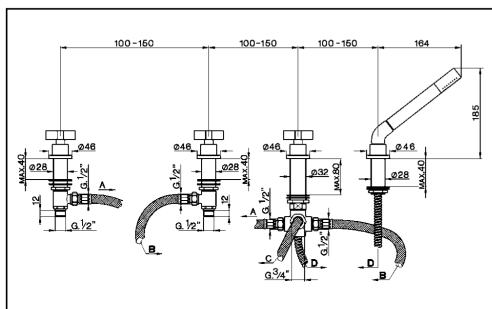

## Deck-mounted 4-hole bath mixer BARCELONA\_BA000290

MODEL **BA000290**

Deck-mounted 4-hole bath mixer, 2 outlet diverter, Brass minimalistic one spray handshower, 175 cm inox flexible hose

### BA 00029

- Batteria bordo vasca a 4 fori
- Deck-mounted 4-hole bath mixer
- 4 Loch - Badebatterie
- Mélangeur B/D 4-trous sur gorge

bar	PORTATA * FLOW RATE DURCHFLOSS DEBIT l/min.
0,5	14
1	20
2	29
3	35.5
4	41
5	46.5