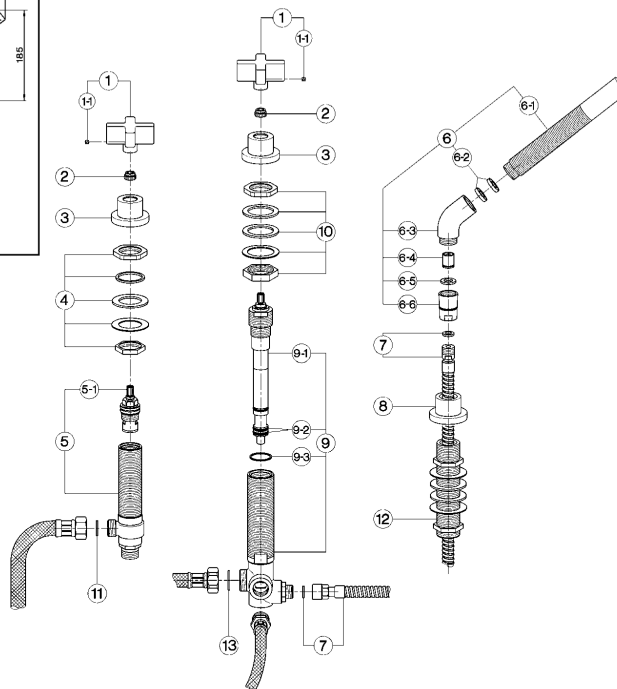

NR.	DESCRIZIONE DESCRIPTION BESCHREIBUNG DESCRIPTION	N. CODICE CODE NO. WERKSNR. NR. CODE	NR.	DESCRIZIONE DESCRIPTION BESCHREIBUNG DESCRIPTION	N. CODICE CODE NO. WERKSNR. NR. CODE	NR.	DESCRIZIONE DESCRIPTION BESCHREIBUNG DESCRIPTION	N. CODICE CODE NO. WERKSNR. NR. CODE
1	Maniglia "BA" per monofori Handle "BA" for single hole mixer Griff "BA" f/Einloch-Batterien Croisillon "BA" pour mélangeur monofori	ZZ 93289 0	6-2	Guarnizione NBR 75 SH. 19,1x10x3,5 Gasket NBR 75 SH. 19,1x10x3,5 Dichtung NBR 75 SH. 19,1x10x3,5 Joint NBR 75 SH. 19,1x10x3,5	ZZ 92715 0	9-2	O.R. 11 NBR 75 SH. O.R. 11 NBR 75 SH. O.R. 11 NBR 75 SH. O.R. 11 NBR 75 SH.	ZZ 92690 0
1-1	Grano punta piastra inox M.4x4 Screw-stainless steel M.4x4 Madenschraube M.4x4 Vis speciale inox M.4x4	ZZ 93328 0	6-3	Curvetta doccia batteria vasca Connection for handshower Brausewinkel f/WB Raccord douche s/gorge	ZZ 92601 0	9-3	Guarnizione fibra 27x24x1 Gasket rubber 27x24x1 Fiberdichtung 27x24x1 Joint en fibre rouge 27x24x1	ZZ 92687 0
2	Riduzione brocciata completa Complete broached reduction piece Verkuerzung Raemwerkzeug komplett Reduction avec brochage complete	ZZ 93330 0	6-4	Valvola anti-ritorno Ø15 per doccia Back-flow valve Ø15 Durchflussverhinderer Ø15 Clapet anti-retour Ø15	ZZ 92956 0	10	Set installazione deviatore batteria vasca Installation set Befestigungssatz f/Umsteller Wannenrandmitg Set installation inverseur B/D	ZZ 93444 0
3	Cappuccio per batteria lavabo Escutcheon for basin mixer Abdeckkappe - WT Rosace lavabo	ZZ 93333 0	6-5	Guarnizione fibra 18,5x11x2 Gasket rubber 18,5x11x2 Fiberdichtung 18,5x11x2 Joint en fibre 18,5x11x2	ZZ 92714 0	11	Guarnizione fibra 18,5x11x2 Gasket rubber 18,5x11x2 Fiberdichtung 18,5x11x2 Joint en fibre 18,5x11x2	ZZ 92714 0
4	Set installazione batteria lavabo Installation set basin mixer Befestigungssatz Set installation	ZZ 93348 0	6-6	Raccordo conico doccia batteria vasca Connection for shower Anschluss Raccord douche s/gorge	ZZ 92680 0	12	Supporto doccia batteria bordo vasca "BA" Deck-mounted handshower support "BA" Brausehalter "BA" Support douche "BA"	ZZ 93402 0
5	Piantana vitone DX Tail piece-basin mixer right Unterteil WT im Oberteil rechts Corp. lat. fix. tête droite	ZZ 92888 0	7	Flessibile 175 cm Ø14 3/8" x M.15x1 Flex 175 cm Ø14 3/8" M.15x1 Brauseschlauch 175 cm Ø14 3/8" x M.15x1 Flex 175 cm Ø14 3/8" x M.15x1	ZZ 92757 0	13	Guarnizione NBR 90 SH. 24x16x2,7 Gasket NBR 90 SH. 24x16x2,7 Dichtung NBR 90 SH. 24x16x2,7 Joint NBR 90 SH. 24x16x2,7	ZZ 92689 0
5-1	Vitone ceramico 1/2" DX 90° Ceramic headvalve 1/2" right 90° Keramikoberteil 1/2" - rechts - 90° Tête céram. 1/2" droite 90°	ZZ 92907 0	8	Cappuccio supporto doccia batteria vasca Escutcheon shower Abdeckkappe Rosace douche	ZZ 93367 0			
6	Doccia minimale per batteria vasca Handshower minimal for bath mixer Handbrause minimal f/Badebatterie Douchette minimal sur gorge	ZZ 93368 0	9	Gruppo deviazione batteria bordo vasca "BA" Diverter for bath mixer "BA" Umsteller f/Wannenbatterie "BA" Inverseur - B/D "BA"	ZZ 93369 0			
6-1	Doccia minimale Minimal handshower Handbrause minimal Douchette minimal	DS 01409 0	9-1	Vitone deviazione batteria vasca "BA" Diverging valve for "BA" mixer Umstelloberteil "BA" Tête pour inverseur "BA"	ZZ 93370 0