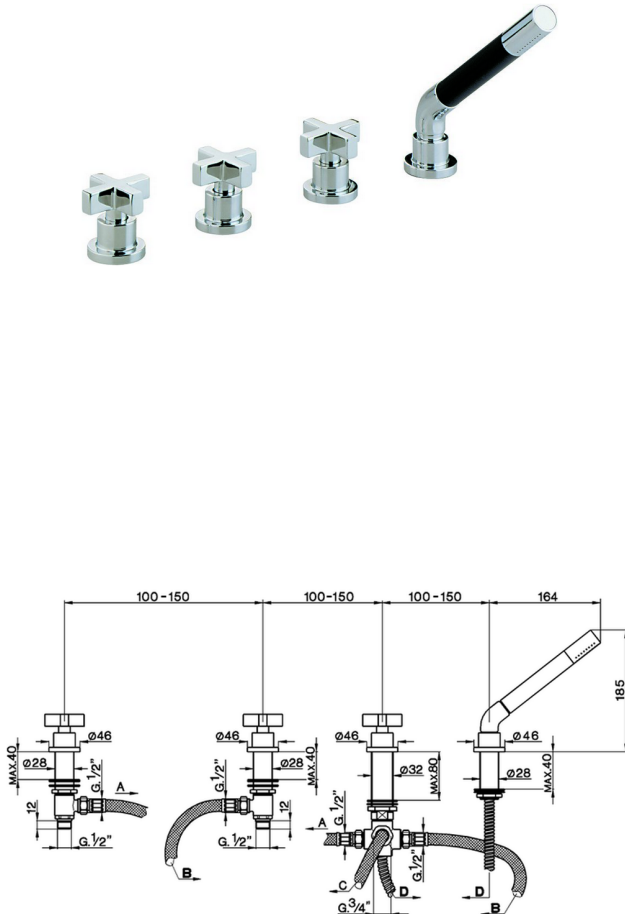

Deck-mounted 4-hole bath mixer BARCELONA_BA000290

MODEL **BA000290**

Deck-mounted 4-hole bath mixer, 2 outlet diverter, Brass minimalistic one spray handshower, 175 cm inox flexible hose

AVAILABLE FINISHINGS

-  **21** 21 Chrome
-  **2A** 2A Satin Brushed Nickel
-  **40** 40 Matt Black

CHARACTERISTICS

Deck-mounted 4-hole bath mixer BARCELONA_BA000290

cisal

BA 00029

- Batteria bordo vasca a 4 fori
- Deck-mounted 4-hole bath mixer
- 4 Loch - Badebatterie
- Mélangeur B/D 4-trous sur gorge