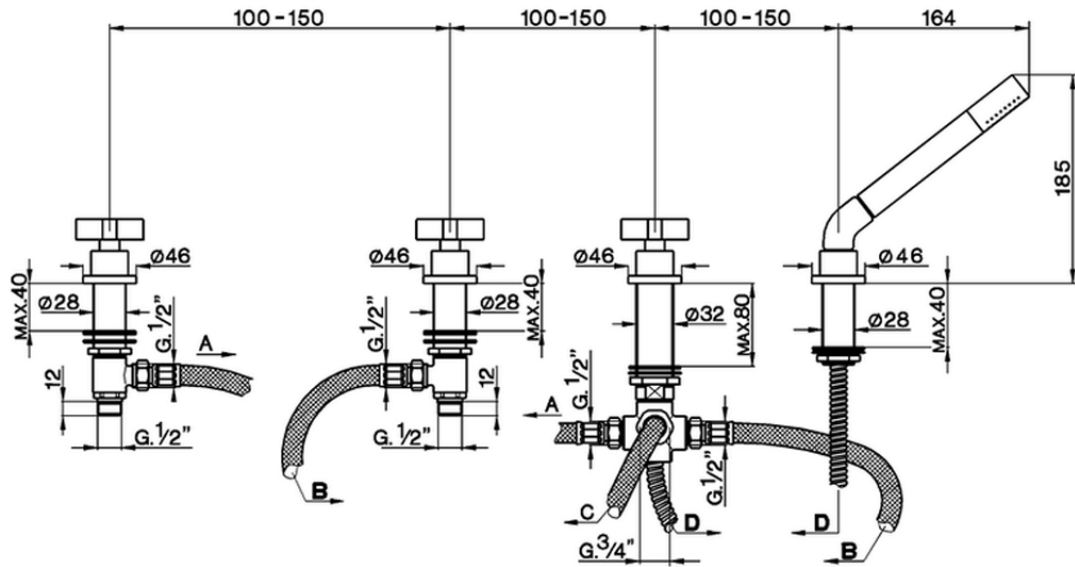

Deck-mounted 4-hole bath mixer BARCELONA_BA000290

BA000290

<https://en.cisal.it/deck-mounted-4-hole-bath-mixer-barcelona-ba000290>

2026-04-06