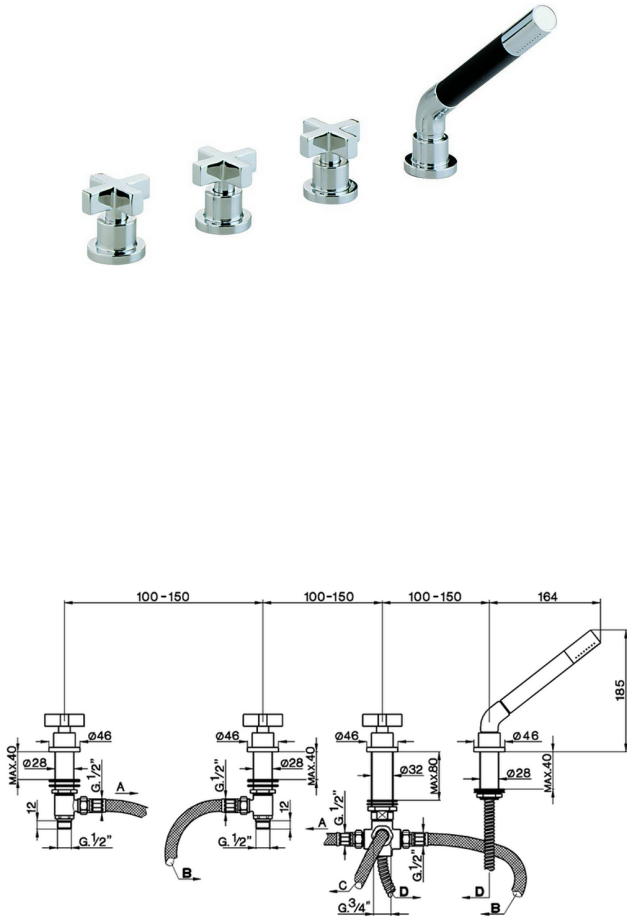

Deck-mounted 4-hole bath mixer BARCELONA_BA000290

MODEL **BA000290**

Deck-mounted 4-hole bath mixer, 2 outlet diverter, Brass minimalistic one spray handshower, 175 cm inox flexible hose

AVAILABLE FINISHINGS

- 
21 21 Chrome
- 
2A 2A Satin Brushed Nickel
- 
40 40 Matt Black

CHARACTERISTICS

Deck-mounted 4-hole bath mixer BARCELONA_BA000290

cisal

BA 00029

- Batteria bordo vasca a 4 fori
- Deck-mounted 4-hole bath mixer
- 4 Loch - Badebatterie
- Mélangeur B/D 4-trous sur gorge