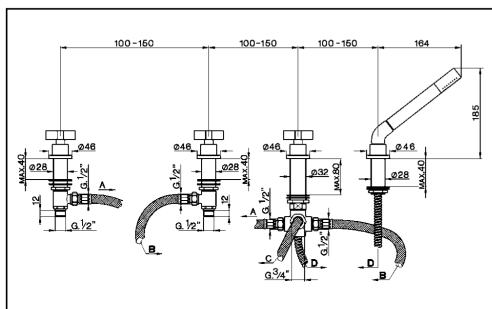

- 
21 21 Chrome
- 
2A 2A Satin Brushed Nickel
- 
40 40 Matt Black

CHARACTERISTICS

Deck-mounted 4-hole bath mixer BARCELONA_BA000290

cisal

BA 00029

- Batteria bordo vasca a 4 fori
- Deck-mounted 4-hole bath mixer
- 4 Loch - Badebatterie
- Mélangeur B/D 4-trous sur gorge