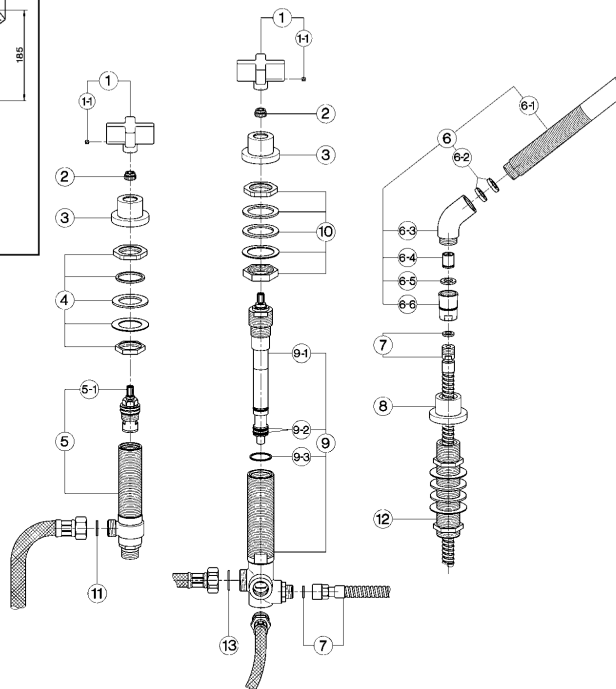

NR.	DESCRIZIONE DESCRIPTION BESCHREIBUNG DESCRIPTION	N. CODICE CODE NO. WERKSNR. NR. CODE	NR.	DESCRIZIONE DESCRIPTION BESCHREIBUNG DESCRIPTION	N. CODICE CODE NO. WERKSNR. NR. CODE	NR.	DESCRIZIONE DESCRIPTION BESCHREIBUNG DESCRIPTION	N. CODICE CODE NO. WERKSNR. NR. CODE
1	Maniglia "BA" per monofori Handle "BA" for single hole mixer Griff "BA" f/ Einloch-Batterien Croisillon "BA" pour mélangeur monotrou	ZZ 93289 0	6-2	Guarnizione NBR 75 SH. 19,1x10x3,5 Gasket NBR 75 SH. 19,1x10x3,5 Dichtung NBR 75 SH. 19,1x10x3,5 Joint NBR 75 SH. 19,1x10x3,5	ZZ 92715 0	9-2	O.R. 11 NBR 75 SH. O.R. 11 NBR 75 SH. O.R. 11 NBR 75 SH. O.R. 11 NBR 75 SH.	ZZ 92690 0
1-1	Grano punta piastra inox M.4x4 Screw-stainless steel M.4x4 Madenschraube M.4x4 Vis speciale inox M.4x4	ZZ 93328 0	6-3	Curvetta doccia batteria vasca Connection for handshower Brausewinkel f/WB Raccord douche s/gorge	ZZ 92601 0	9-3	Guarnizione fibra 27x24x1 Gasket rubber 27x24x1 Fiberdichtung 27x24x1 Joint en fibre rouge 27x24x1	ZZ 92687 0
2	Riduzione brocciata completa Complete broached reduction piece Verkuerzung Raemwerkzeug komplett Reduction avec brochage complete	ZZ 93330 0	6-4	Valvola anti-ritorno Ø15 per doccia Back-flow valve Ø15 Durchflussverhinderer Ø15 Clapet anti-retour Ø15	ZZ 92956 0	10	Set installazione deviatore batteria vasca Installation set Befestigungssatz f/Umsteller Wannenrandmitg Set installation inverseur B/D	ZZ 93444 0
3	Cappuccio per batteria lavabo Escutcheon for basin mixer Abdeckkappe - WT Rosace lavabo	ZZ 93333 0	6-5	Guarnizione fibra 18,5x11x2 Gasket rubber 18,5x11x2 Fiberdichtung 18,5x11x2 Joint en fibre 18,5x11x2	ZZ 92714 0	11	Guarnizione fibra 18,5x11x2 Gasket rubber 18,5x11x2 Fiberdichtung 18,5x11x2 Joint en fibre 18,5x11x2	ZZ 92714 0
4	Set installazione batteria lavabo Installation set basin mixer Befestigungssatz Set installation	ZZ 93348 0	6-6	Raccordo conico doccia batteria vasca Connection for shower Anschluss Raccord douche s/gorge	ZZ 92680 0	12	Supporto doccia batteria bordo vasca "BA" Deck-mounted handshower support "BA" Brausehalter "BA" Support douche "BA"	ZZ 93402 0
5	Piantana vitone DX Tail piece-basin mixer right Unterteil WT im Oberteil rechts Corp. lat. fix. tête droite	ZZ 92888 0	7	Flessibile 175 cm Ø14 3/8" x M.15x1 Flex 175 cm Ø14 3/8" M.15x1 Brauseschlauch 175 cm Ø14 3/8" x M.15x1 Flex 175 cm Ø14 3/8" x M.15x1	ZZ 92757 0	13	Guarnizione NBR 90 SH. 24x16x2,7 Gasket NBR 90 SH. 24x16x2,7 Dichtung NBR 90 SH. 24x16x2,7 Joint NBR 90 SH. 24x16x2,7	ZZ 92689 0
5-1	Vitone ceramico 1/2" DX 90° Ceramic headvalve 1/2" right 90° Keramikoberteil 1/2" - rechts - 90° Tête céram. 1/2" droite 90°	ZZ 92907 0	8	Cappuccio supporto doccia batteria vasca Escutcheon shower Abdeckkappe Rosace douche	ZZ 93367 0			
6	Doccia minimale per batteria vasca Handshower minimal for bath mixer Handbrause minimal f/Badebatterie Douchette minimal sur gorge	ZZ 93368 0	9	Gruppo deviazione batteria bordo vasca "BA" Diverter for bath mixer "BA" Umsteller f/Wannenbatterie "BA" Inverseur - B/D "BA"	ZZ 93369 0			
6-1	Doccia minimale Minimal handshower Handbrause minimal Douchette minimal	DS 01409 0	9-1	Vitone deviazione batteria vasca "BA" Diverging valve for "BA" mixer Umstelloberteil "BA" Tête pour inverseur "BA"	ZZ 93370 0