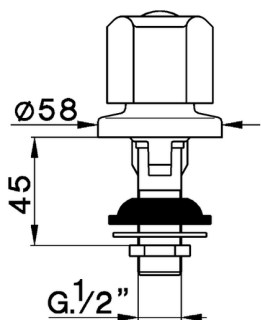

Bidet tap TR_TR001100

MODEL **TR001100**

Bidet tap, without automatic pop-up waste, without handle

AVAILABLE FINISHINGS

CHARACTERISTICS

Bidet tap TR_TR001100

cisal

TR 00121 (TR 00110)