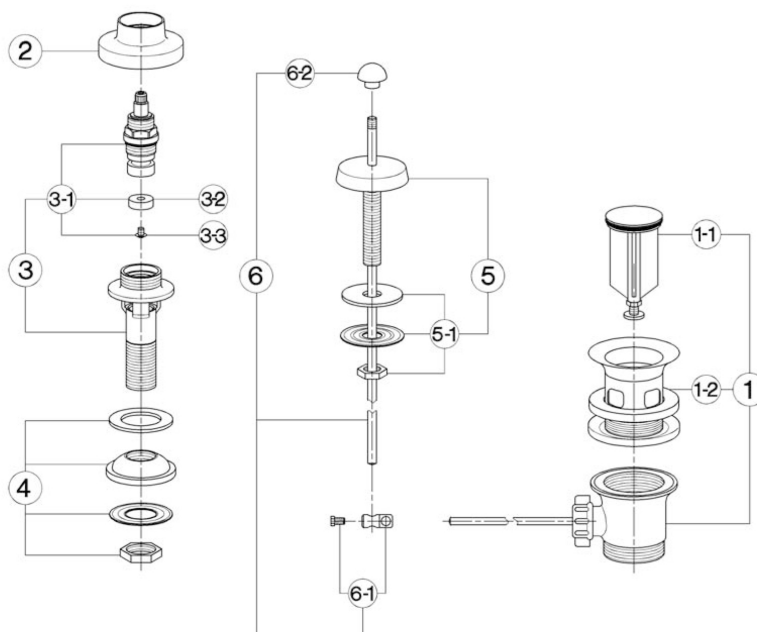

NR.	DESCRIZIONE DESCRIPTION BESCHREIBUNG DESCRIPTION	N. CODICE CODE NO. WERKSNR. NR. CODE	NR.	DESCRIZIONE DESCRIPTION BESCHREIBUNG DESCRIPTION	N. CODICE CODE NO. WERKSNR. NR. CODE	NR.	DESCRIZIONE DESCRIPTION BESCHREIBUNG DESCRIPTION	N. CODICE CODE NO. WERKSNR. NR. CODE
1	Scarico automatico 1" 1/4 sabbiato Pop-up waste 1" 1/4 Ablaufgarnitur 1" 1/4 Vidage automat. 1" 1/4	ZZ 92960 0	3	Rubinetto bidet Bidet tap Bidetventil Robinet bidet	ZZ 92747 0	5-1	Set installazione centrale combinazione bidet Installation set bidet mixer Befestigungsset Set installation	ZZ 92786 0
1-1	Tappo completo scarico automatico 1" 1/4 Plug for pop-up waste 1" 1/4 Stopfen f/Ablaufg. kpl 1" 1/4 Bonde - vidage 1" 1/4	ZZ 92925 0	3-1	Vitone 1/2" "TR" Headvalve 1/2" "TR" Oberteil 1/2" "TR" Tête 1/2" "TR"	ZZ 92869 0	6	Astina scarico completa Ø6 Rod Ø6 Zugstange Ø6 Tige Ø6	ZZ 90023 0
1-2	Piletta per scarico automatico 1" 1/4 Waste for bath drain 1" 1/4 Ablauf f/Ablaufgarnitur 1" 1/4 Crépine pour vidage 1" 1/4	ZZ 92924 0	3-2	Guarnizione NBR 90 SH. 16.9x5,5x5 Gasket NBR 90 SH. 16.9x5,5x5 Dichtung NBR 90 SH. 16.9x5,5x5 Joint NBR 90 SH. 16.9x5,5x5	ZZ 92699 0	6-1	Morsetto astina scarico automatico Ø6.2 Connection for pop-up rod Ø6.2 Gelenkstück f/Zugstange Ø6.2 Jonction x tige vidage Ø6.2	ZZ 92622 0
1	Scarico automatico 1" sabbiato Pop-up waste 1" Ablaufgarnitur 1" Vidage automat. 1"	ZZ 92738 0	3-3	Vite M.4x4,5 tb. Ø8 l.cr. Screw M.4x4,5 Schraube M.4x4,5 Vis M.4x4,5	ZZ 92625 0	6-2	Pomolo per scarico automatico "SU" Knob for pop-up rod "SU" Zugknopf Ablaufgarn."SU" Pommeau - tige "SU"	ZZ 92642 0
1-1	Tappo completo scarico automatico 1" Plug-pop up 1" Stopfen f/Ablaufg.kpl 1" Bonde - vidage 1"	ZZ 92938 0	4	Set installazione rubinetto bidet Installation set bidet tap Befestigungsset "AR" Bidet Set installation bidet "AR"	ZZ 92746 0			
2	Cappuccio per batteria lavabo "TR" Escutcheon for basin mixer "TR" Abdeckkappe - WT - "TR" Rosace - lavabo "TR"	ZZ 92595 0	5	Centrale bidet "TR" Rod set for bidet "TR" Zugstange Set "TR" Bidet Tige set - bidet "TR"	ZZ 92748 0			

TR001100

<https://en.cisal.it/bidet-tap-tr-tr001100>

2026-04-08