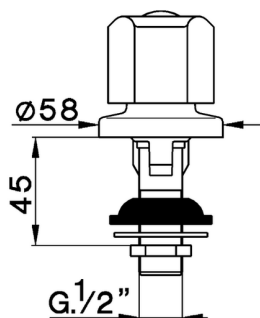

Bidet tap TR_TR001100

MODEL **TR001100**

Bidet tap, without automatic pop-up waste, without handle

AVAILABLE FINISHINGS

21 21 Chrome

CHARACTERISTICS

Bidet tap TR_TR001100

cisal