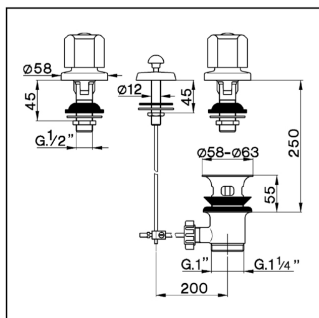

Bidet tap TR_TR001100

MODEL **TR001100**

Bidet tap, without automatic pop-up waste, without handle

AVAILABLE FINISHINGS

CHARACTERISTICS

Bidet tap TR_TR001100

cisal

TR 00121 (TR 00110)