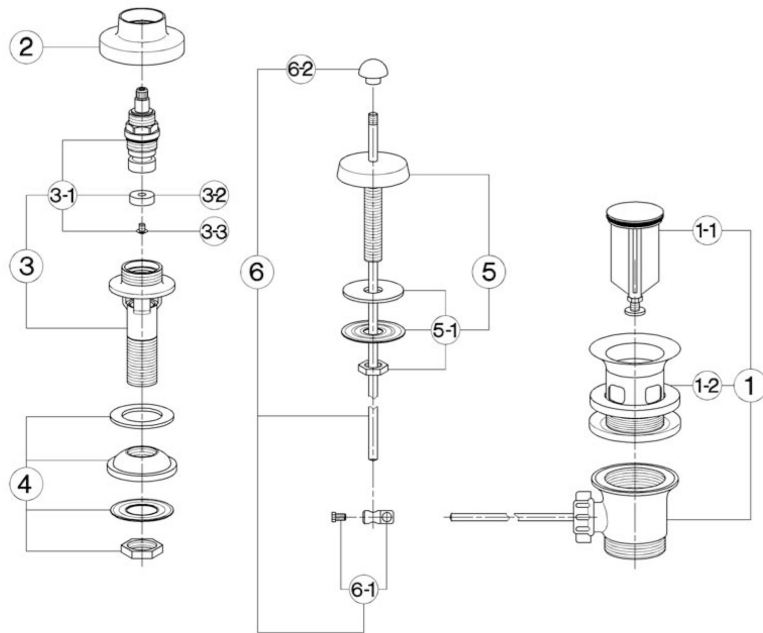

NR.	DESCRIZIONE DESCRIPTION BESCHREIBUNG DESCRIPTION	N. CODICE CODE NO. WERKSNR. NR. CODE	NR.	DESCRIZIONE DESCRIPTION BESCHREIBUNG DESCRIPTION	N. CODICE CODE NO. WERKSNR. NR. CODE	NR.	DESCRIZIONE DESCRIPTION BESCHREIBUNG DESCRIPTION	N. CODICE CODE NO. WERKSNR. NR. CODE
1	Scarico automatico 1" 1/4 sabbiato Pop-up waste 1" 1/4 Ablaufgarnitur 1" 1/4 Vidage automat. 1" 1/4	ZZ 92960 0	3	Rubinetto bidet Bidet tap Bidetventil Robinet bidet	ZZ 92747 0	5-1	Set installazione centrale combinazione bidet Installation set bidet mixer Befestigungsset Set installation	ZZ 92786 0
1-1	Tappo completo scarico automatico 1" 1/4 Plug for pop-up waste 1" 1/4 Stopfen f/Ablaufg. kpl 1" 1/4 Bonde - vidage 1" 1/4	ZZ 92925 0	3-1	Vitone 1/2" "TR" Headvalve 1/2" "TR" Oberteil 1/2" "TR" Tête 1/2" "TR"	ZZ 92869 0	6	Astina scarico completa Ø6 Rod Ø6 Zugstange Ø6 Tige Ø6	ZZ 90023 0
1-2	Piletta per scarico automatico 1" 1/4 Waste for bath drain 1" 1/4 Ablauf f/Ablaufgarnitur 1" 1/4 Crépine pour vidage 1" 1/4	ZZ 92924 0	3-2	Guarnizione NBR 90 SH. 16.9x5,5x5 Gasket NBR 90 SH. 16.9x5,5x5 Dichtung NBR 90 SH. 16.9x5,5x5 Joint NBR 90 SH. 16.9x5,5x5	ZZ 92699 0	6-1	Morsetto astina scarico automatico Ø6.2 Connection for pop-up rod Ø6.2 Gelenkstück f/Zugstange Ø6.2 Jonction x tige vidage Ø6.2	ZZ 92622 0
1	Scarico automatico 1" sabbiato Pop-up waste 1" Ablaufgarnitur 1" Vidage automat. 1"	ZZ 92738 0	3-3	Vite M.4x4,5 tb. Ø8 l.cr. Screw M.4x4,5 Schraube M.4x4,5 Vis M.4x4,5	ZZ 92625 0	6-2	Pomolo per scarico automatico "SU" Knob for pop-up rod "SU" Zugknopf Ablaufgarn."SU" Pommeau - tige "SU"	ZZ 92642 0
1-1	Tappo completo scarico automatico 1" Plug-pop up 1" Stopfen f/Ablaufg.kpl 1" Bonde - vidage 1"	ZZ 92938 0	4	Set installazione rubinetto bidet Installation set bidet tap Befestigungsset "AR" Bidet Set installation bidet "AR"	ZZ 92746 0			
2	Cappuccio per batteria lavabo "TR" Escutcheon for basin mixer "TR" Abdeckkappe - WT - "TR" Rosace - lavabo "TR"	ZZ 92595 0	5	Centrale bidet "TR" Rod set for bidet "TR" Zugstange Set "TR" Bidet Tige set - bidet "TR"	ZZ 92748 0			

TR001100

<https://en.cisal.it/bidet-tap-tr-tr001100>

2026-06-13