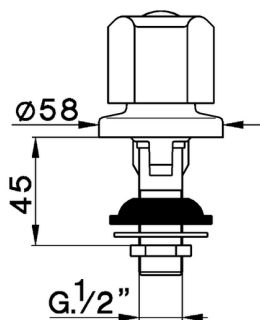

Bidet tap TR_TR001100

MODEL **TR001100**

Bidet tap, without automatic pop-up waste, without handle

AVAILABLE FINISHINGS

CHARACTERISTICS

Bidet tap TR_TR001100

cisal

TR 00121 (TR 00110)