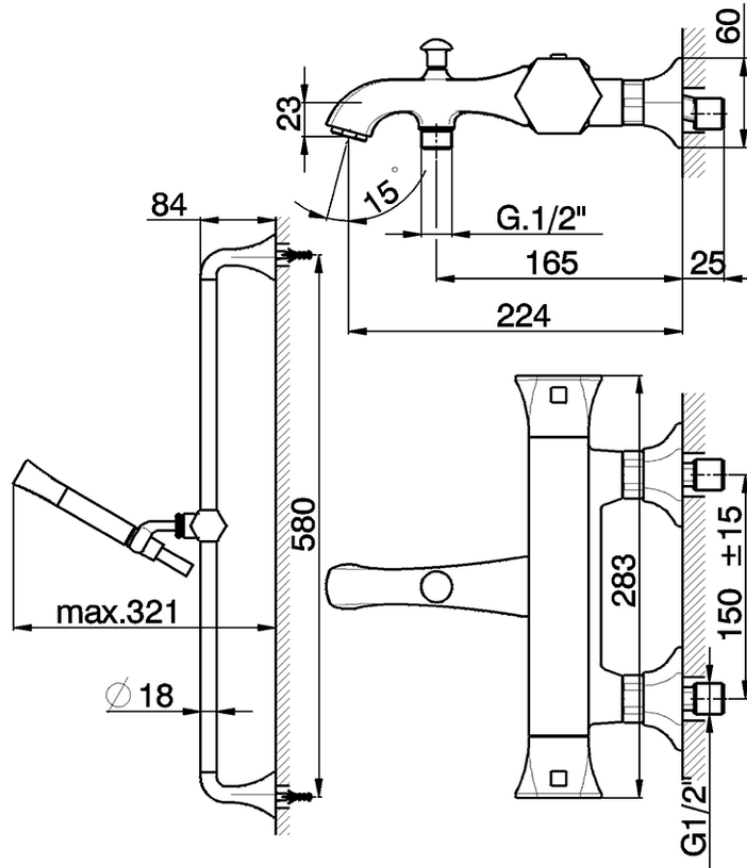

## Thermostatic bath-shower mixer with sliding bar CHERIE\_CES27010

CES27010

<https://en.cisal.it/thermostatic-bath-shower-mixer-with-sliding-bar-cherie-ces27010>

2026-06-13