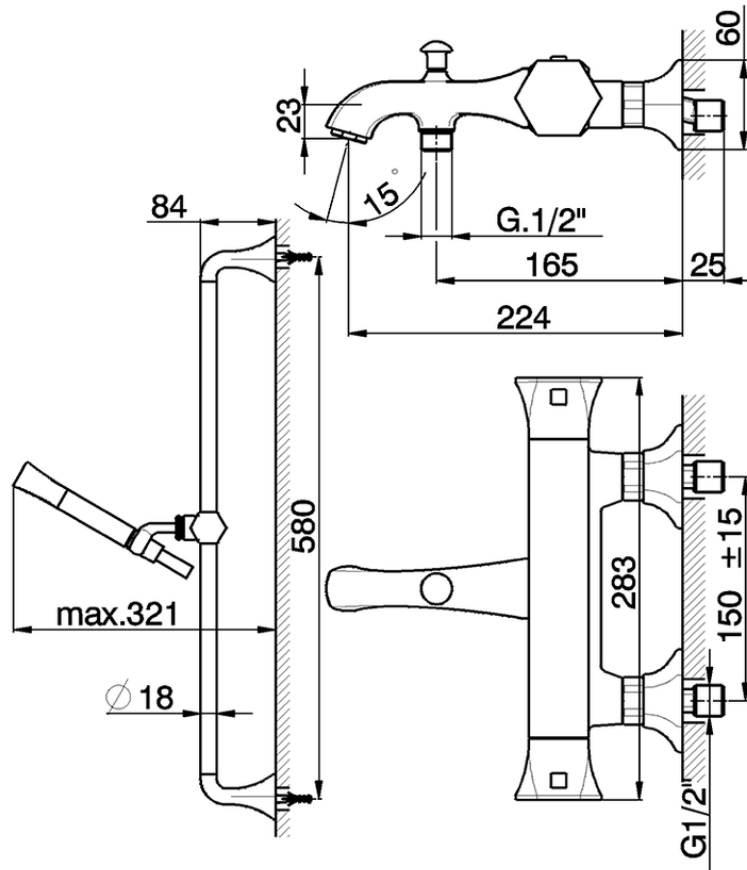

## Thermostatic bath-shower mixer with sliding bar CHERIE\_CES27010

CES27010

<https://en.cisal.it/thermostatic-bath-shower-mixer-with-sliding-bar-cherie-ces27010>

2026-04-10