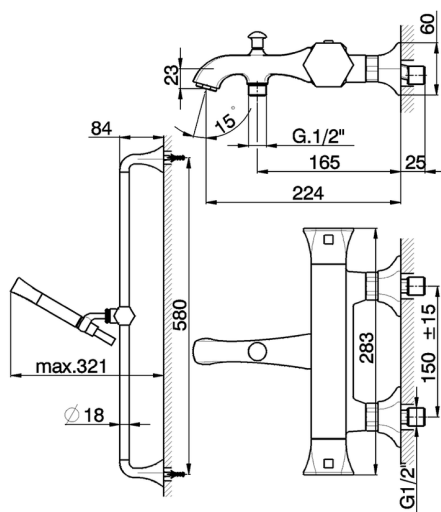

Thermostatic bath-shower mixer with sliding bar **CHERIE_CES27010**

MODEL **CES27010**

Thermostatic bath-shower mixer with sliding bar, 58 cm slide rail kit with sliding bracket, Chérie Brass one spray handshower, 150 cm SUPREME smooth flexible hose

AVAILABLE FINISHINGS

-  **21** 21 Chrome
-  **24** 24 Gold
-  **2B** 2B Polished Nickel
-  **7E** 7E Rose Gold/Matt Black

CHARACTERISTICS

Cartridge Spare Parts **22.04A.AR - ZZ97279004**

Argo 2 (long filter) Thermostatic Valve