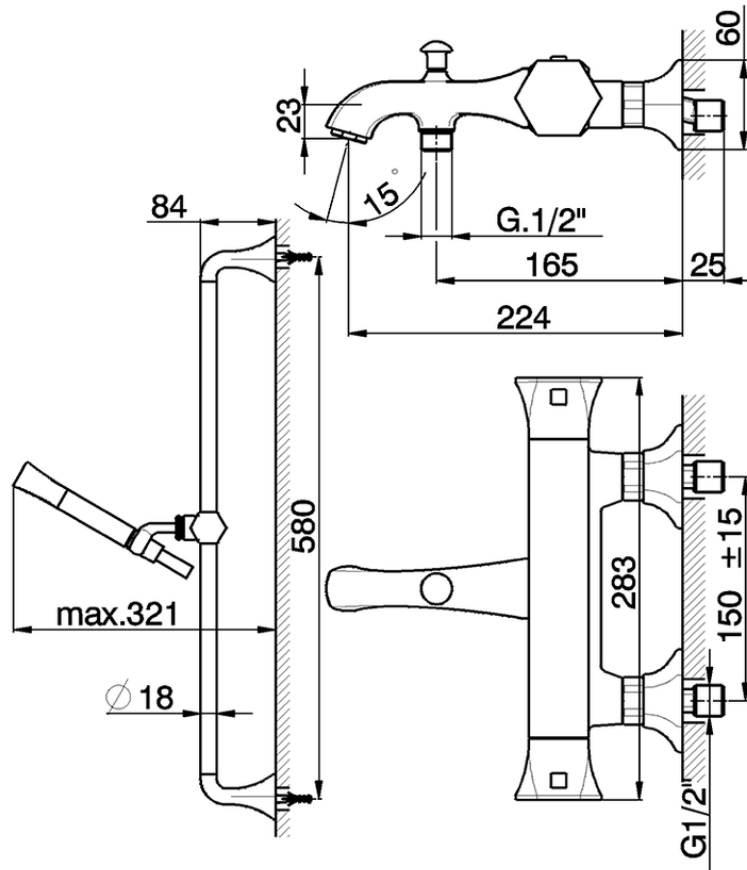

Thermostatic bath-shower mixer with sliding bar CHERIE_CES27010

CES27010

<https://en.cisal.it/thermostatic-bath-shower-mixer-with-sliding-bar-cherie-ces27010>

2026-04-10