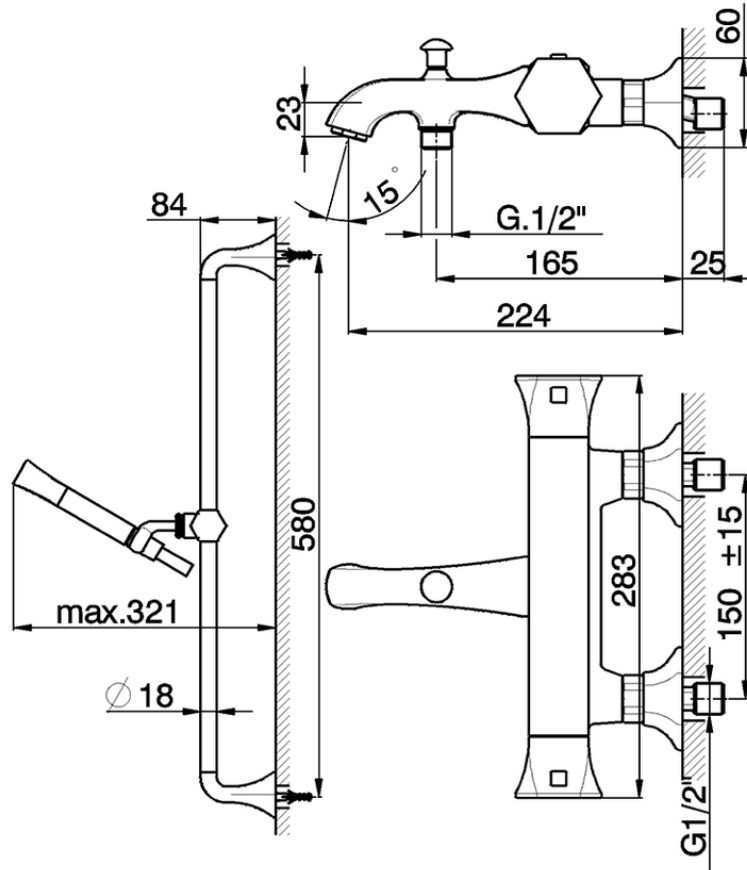

## Thermostatic bath-shower mixer with sliding bar CHERIE\_CES27010

CES27010

<https://en.cisal.it/thermostatic-bath-shower-mixer-with-sliding-bar-cherie-ces27010>

2026-06-09