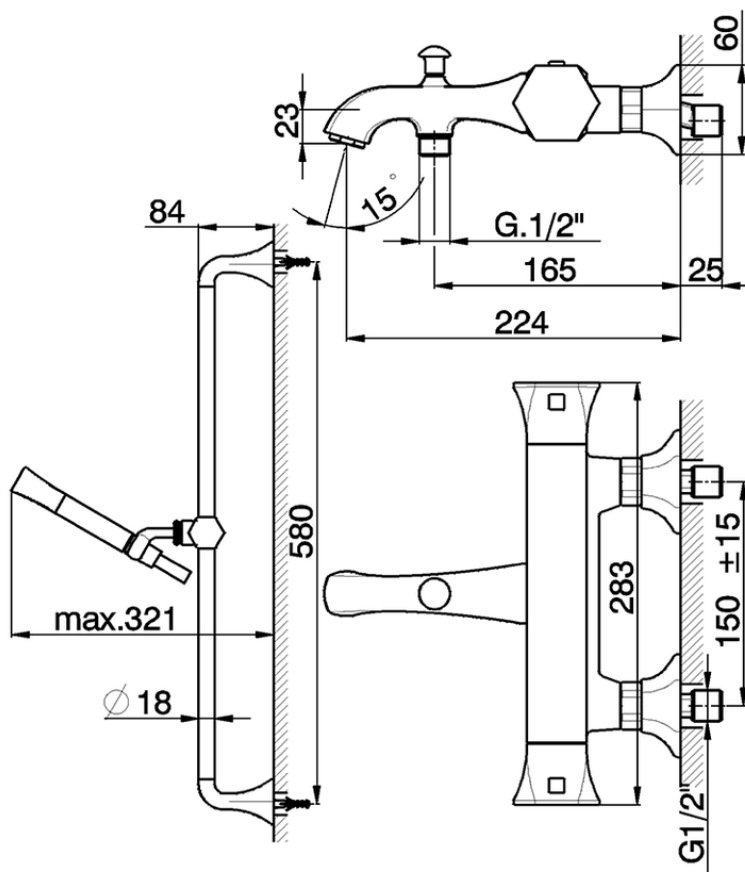

Thermostatic bath-shower mixer with sliding bar CHERIE_CES27010

CES27010

<https://en.cisal.it/thermostatic-bath-shower-mixer-with-sliding-bar-cherie-ces27010>

2026-04-08