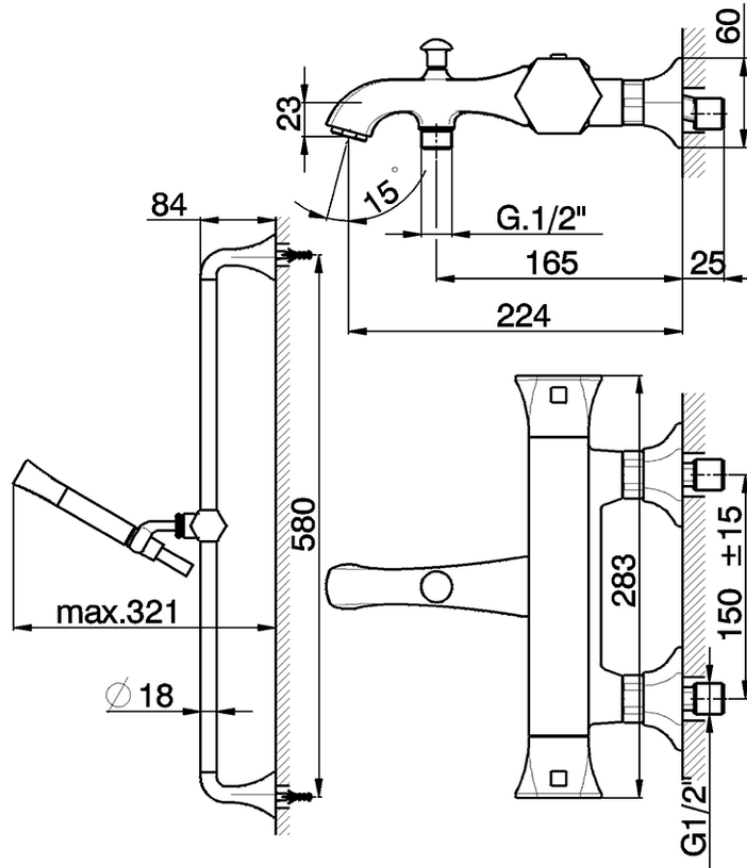

Thermostatic bath-shower mixer with sliding bar CHERIE_CES27010

CES27010

<https://en.cisal.it/thermostatic-bath-shower-mixer-with-sliding-bar-cherie-ces27010>

2026-06-13