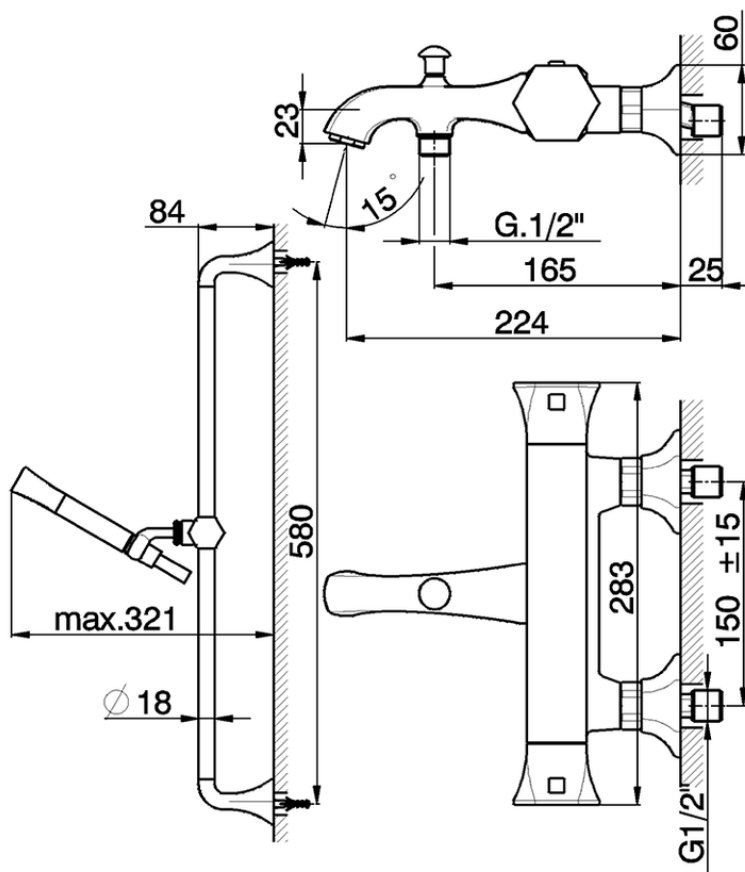

Thermostatic bath-shower mixer with sliding bar CHERIE_CES27010

CES27010

<https://en.cisal.it/thermostatic-bath-shower-mixer-with-sliding-bar-cherie-ces27010>

2026-04-28