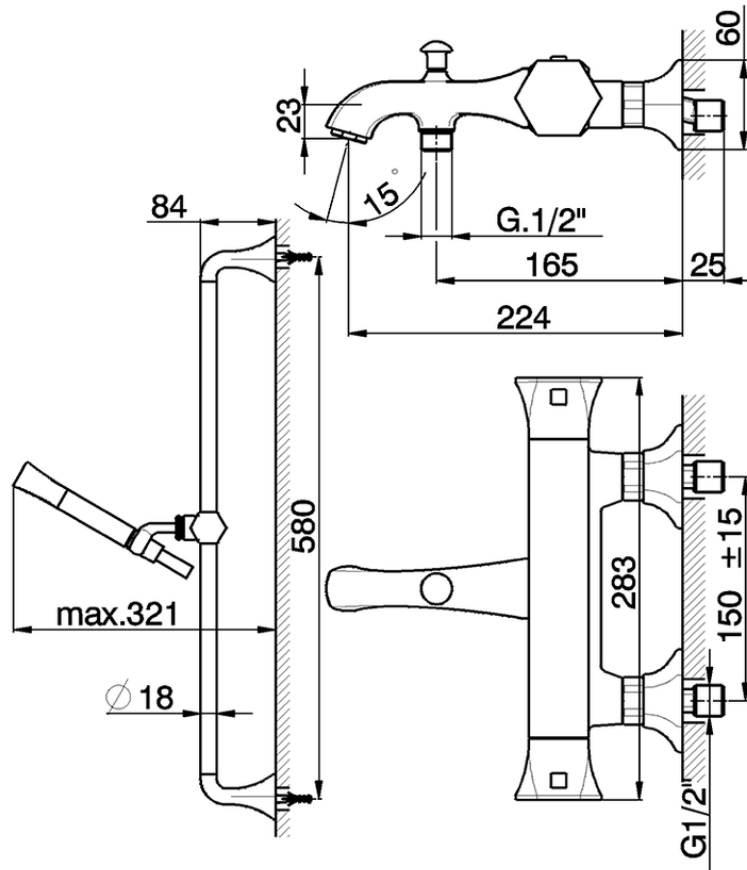

## Thermostatic bath-shower mixer with sliding bar CHERIE\_CES27010

CES27010

<https://en.cisal.it/thermostatic-bath-shower-mixer-with-sliding-bar-cherie-ces27010>

2026-05-19