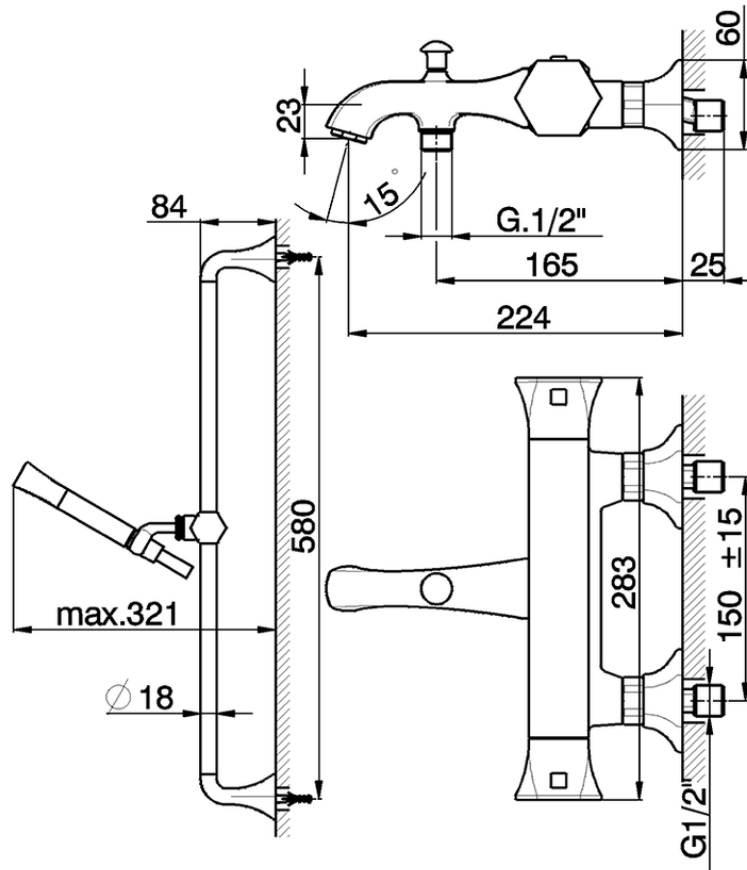

Thermostatic bath-shower mixer with sliding bar CHERIE_CES27010

CES27010

<https://en.cisal.it/thermostatic-bath-shower-mixer-with-sliding-bar-cherie-ces27010>

2026-04-08