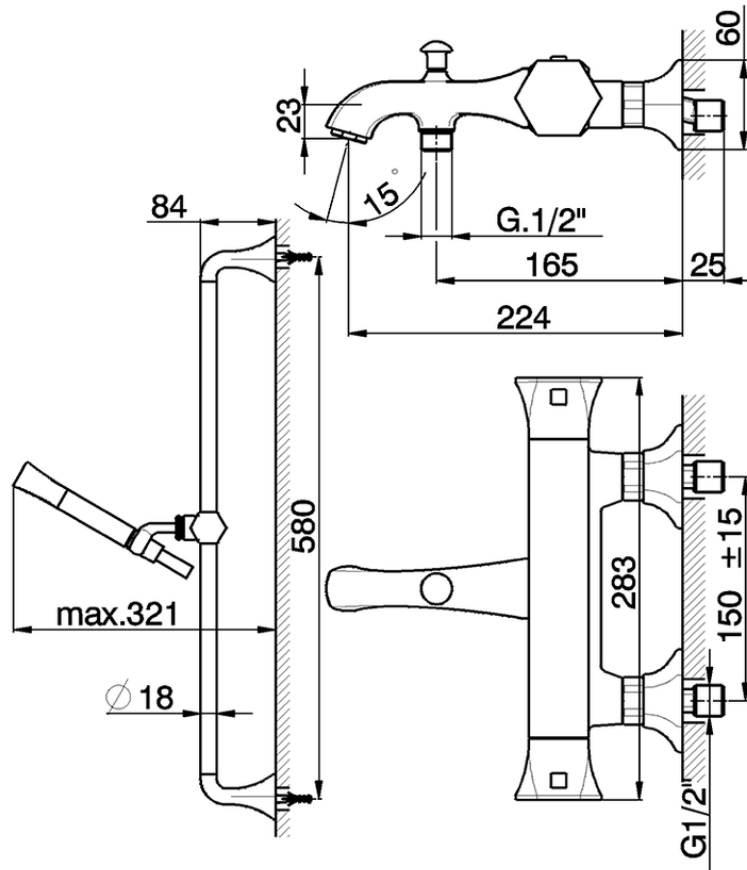

## Thermostatic bath-shower mixer with sliding bar CHERIE\_CES27010

CES27010

<https://en.cisal.it/thermostatic-bath-shower-mixer-with-sliding-bar-cherie-ces27010>

2026-04-29