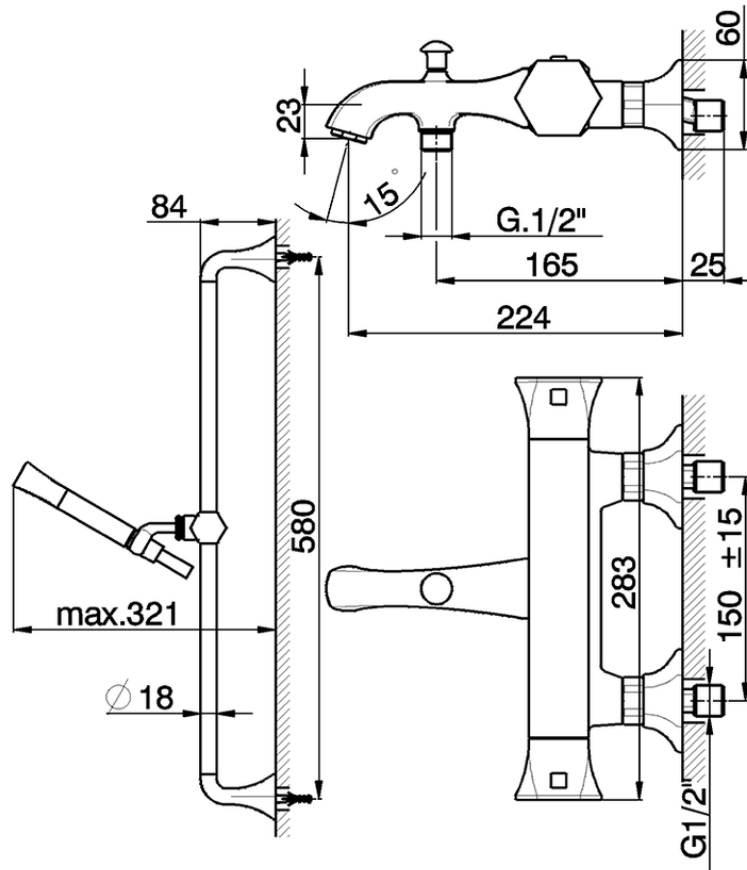

Thermostatic bath-shower mixer with sliding bar CHERIE_CES27010

CES27010

<https://en.cisal.it/thermostatic-bath-shower-mixer-with-sliding-bar-cherie-ces27010>

2026-06-14