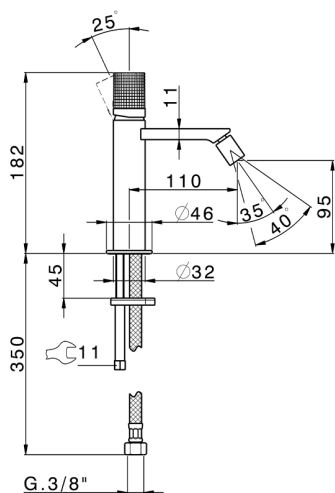

Single lever bidet mixer NUANCE X32_X2000564

MODEL **X2000564**

Single lever bidet mixer, without pop up waste, G.3/8"
Stainless Steel Flexible, Inox AISI 316L

AVAILABLE FINISHINGS

-  **D1** D1 Brushed Inox
-  **5H** 5H Dark Brass Brushed
-  **5L** 5L Brushed Black Titanium
-  **5N** 5N Brushed Rose Gold

CHARACTERISTICS

Cartridge Spare Parts **ZZ96550000**

25 mm Cartridge

Single lever bidet mixer NUANCE X32_X2000564

X2000564

<https://en.cisal.it/single-lever-bidet-mixer-nuance-x32-x2000564>

2026-06-25