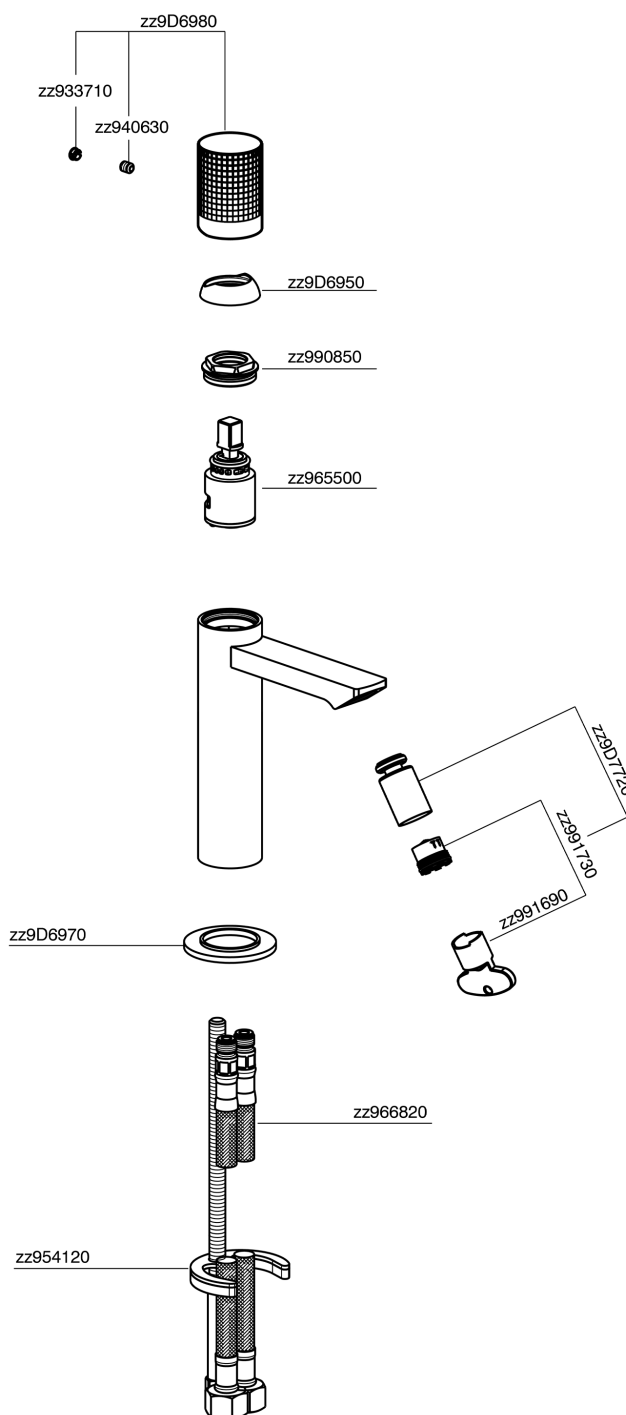

Single lever bidet mixer NUANCE X32_X2000564

MODEL **X2000564**

Single lever bidet mixer, without pop up waste, G.3/8"
Stainless Steel Flexible, Inox AISI 316L

AVAILABLE FINISHINGS

-  **D1** D1 Brushed Inox
-  **5H** 5H Dark Brass Brushed
-  **5L** 5L Brushed Black Titanium
-  **5N** 5N Brushed Rose Gold

CHARACTERISTICS

Cartridge Spare Parts **ZZ96550000**

25 mm Cartridge

Single lever bidet mixer NUANCE X32_X2000564

X2000564

<https://en.cisal.it/single-lever-bidet-mixer-nuance-x32-x2000564>

2026-04-24