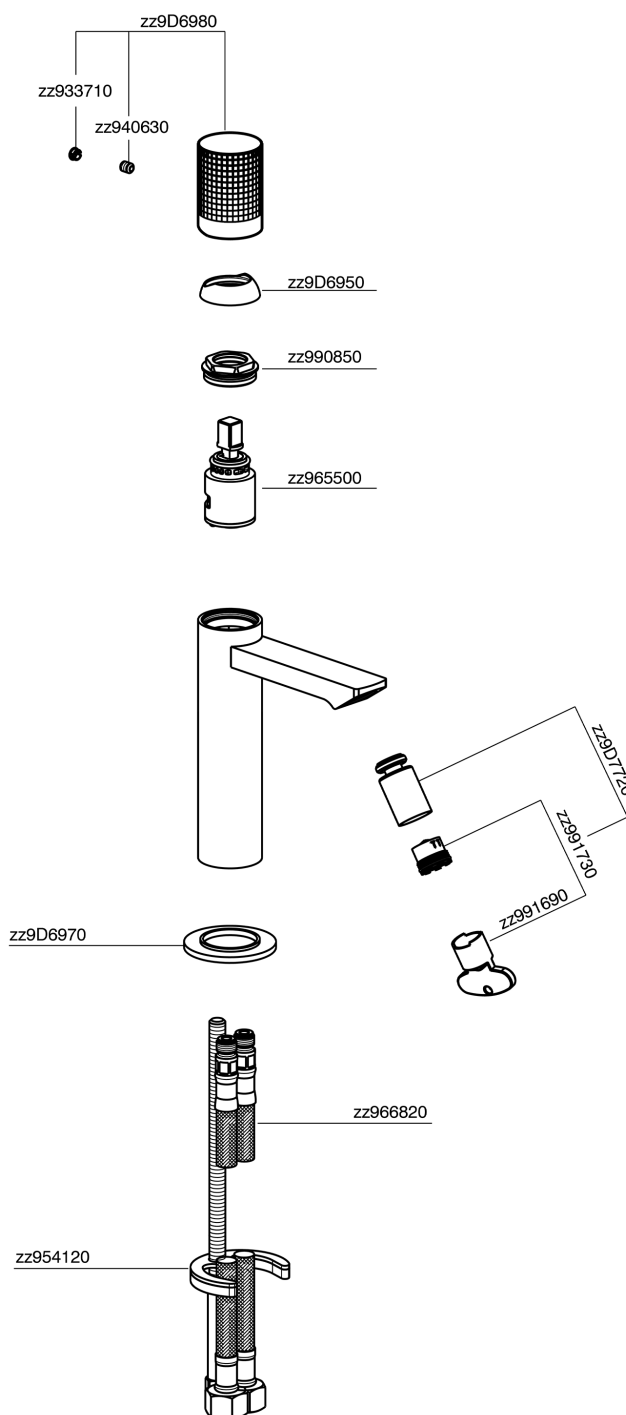

Single lever bidet mixer NUANCE X32_X2000564

MODEL **X2000564**

Single lever bidet mixer, without pop up waste, G.3/8"
Stainless Steel Flexible, Inox AISI 316L

AVAILABLE FINISHINGS

-  **D1** D1 Brushed Inox
-  **5H** 5H Dark Brass Brushed
-  **5L** 5L Brushed Black Titanium
-  **5N** 5N Brushed Rose Gold

CHARACTERISTICS

Cartridge Spare Parts **ZZ96550000**

25 mm Cartridge

Single lever bidet mixer NUANCE X32_X2000564

X2000564

<https://en.cisal.it/single-lever-bidet-mixer-nuance-x32-x2000564>

2026-06-25