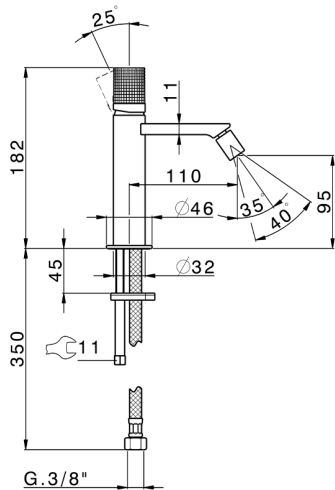

Single lever bidet mixer NUANCE X32_X2000564

MODEL **X2000564**

Single lever bidet mixer, without pop up waste, G.3/8"
Stainless Steel Flexible, Inox AISI 316L

AVAILABLE FINISHINGS

-  **D1** D1 Brushed Inox
-  **5H** 5H Dark Brass Brushed
-  **5L** 5L Brushed Black Titanium
-  **5N** 5N Brushed Rose Gold

CHARACTERISTICS

Cartridge Spare Parts **ZZ96550000**

25 mm Cartridge

Single lever bidet mixer NUANCE X32_X2000564

X2000564

<https://en.cisal.it/single-lever-bidet-mixer-nuance-x32-x2000564>

2026-04-24