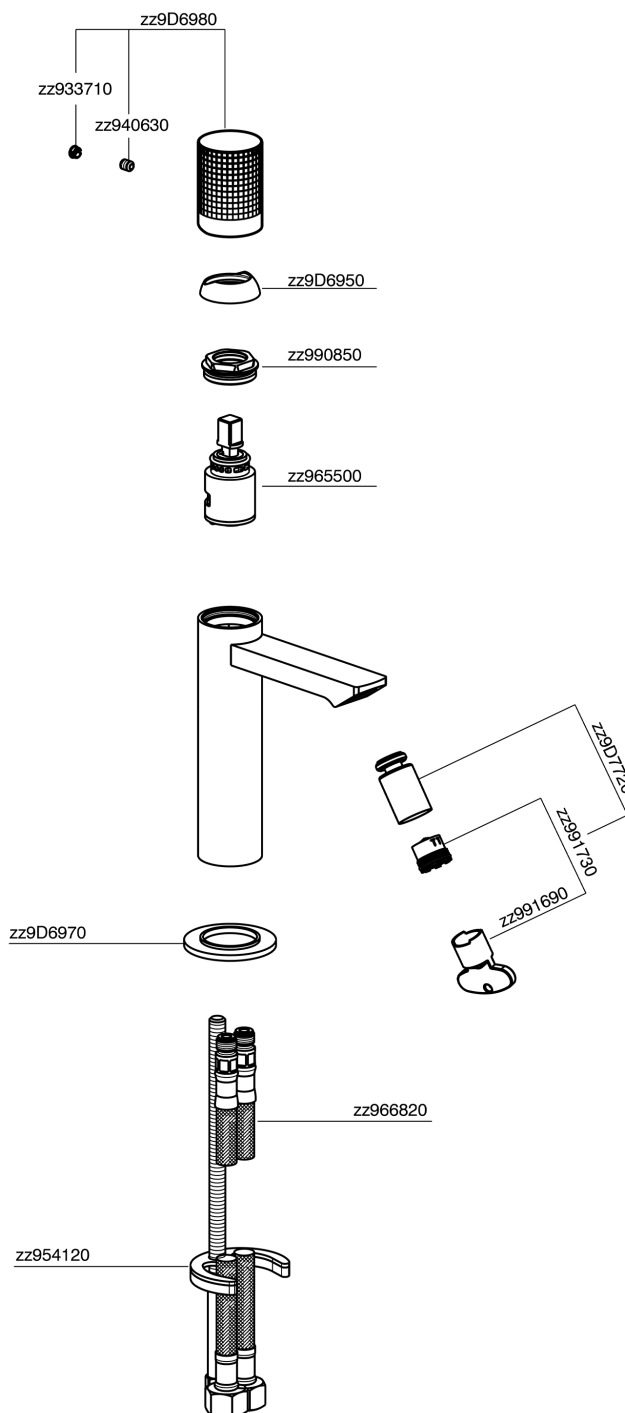

## Single lever bidet mixer NUANCE X32\_X2000564

X2000564

<https://en.cisal.it/single-lever-bidet-mixer-nuance-x32-x2000564>

2026-05-15