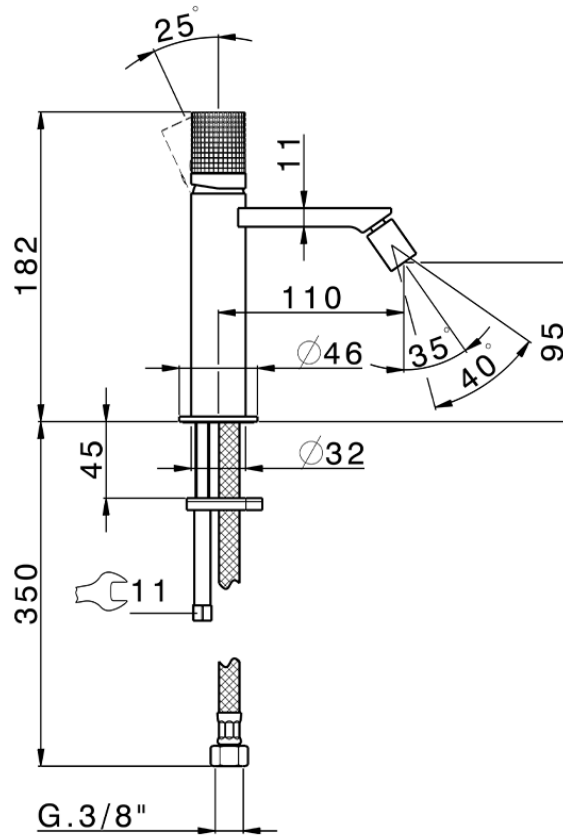

**Single lever bidet mixer NUANCE X32\_X2000564**

X2000564

<https://en.cisal.it/single-lever-bidet-mixer-nuance-x32-x2000564>

2026-06-05