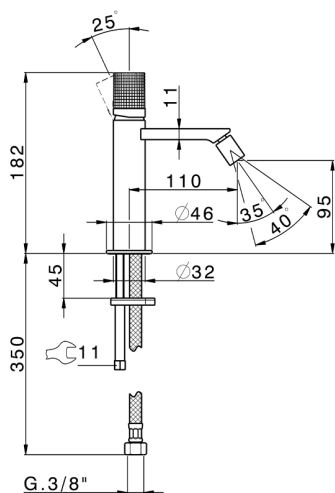

Single lever bidet mixer NUANCE X32_X2000564

MODEL **X2000564**

Single lever bidet mixer, without pop up waste, G.3/8"
Stainless Steel Flexible, Inox AISI 316L

AVAILABLE FINISHINGS

-  **D1** D1 Brushed Inox
-  **5H** 5H Dark Brass Brushed
-  **5L** 5L Brushed Black Titanium
-  **5N** 5N Brushed Rose Gold

CHARACTERISTICS

Cartridge Spare Parts **ZZ96550000**

25 mm Cartridge

Single lever bidet mixer NUANCE X32_X2000564

X2000564

<https://en.cisal.it/single-lever-bidet-mixer-nuance-x32-x2000564>

2026-04-04