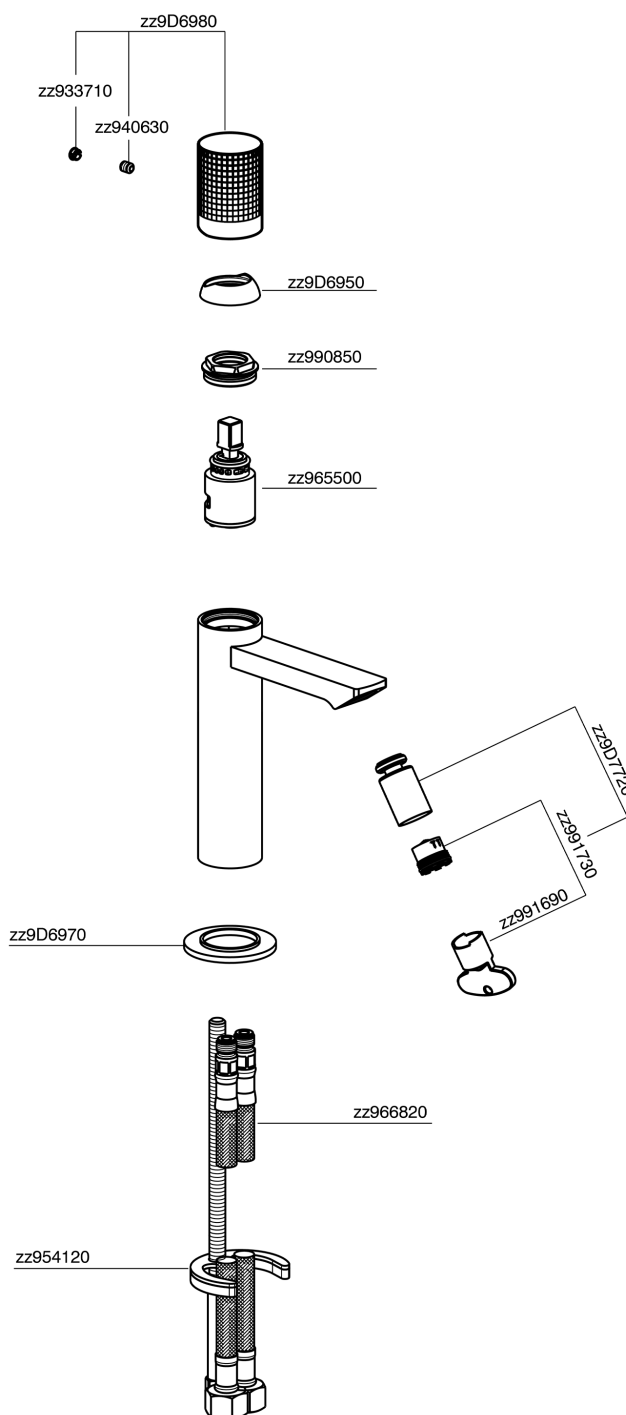

Single lever bidet mixer NUANCE X32_X2000564

MODEL **X2000564**

Single lever bidet mixer, without pop up waste, G.3/8"
Stainless Steel Flexible, Inox AISI 316L

AVAILABLE FINISHINGS

-  **D1** D1 Brushed Inox
-  **5H** 5H Dark Brass Brushed
-  **5L** 5L Brushed Black Titanium
-  **5N** 5N Brushed Rose Gold

CHARACTERISTICS

Cartridge Spare Parts **ZZ96550000**

25 mm Cartridge

Single lever bidet mixer NUANCE X32_X2000564

X2000564

<https://en.cisal.it/single-lever-bidet-mixer-nuance-x32-x2000564>

2026-04-04