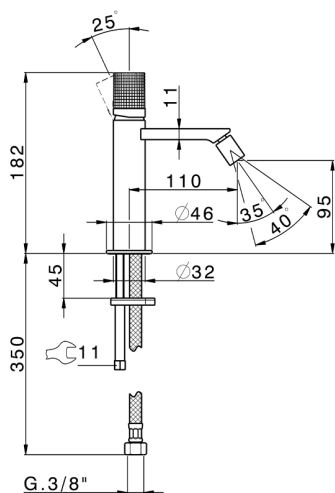

Single lever bidet mixer NUANCE X32_X2000564

MODEL **X2000564**

Single lever bidet mixer, without pop up waste, G.3/8"
Stainless Steel Flexible, Inox AISI 316L

AVAILABLE FINISHINGS

-  **D1** D1 Brushed Inox
-  **5H** 5H Dark Brass Brushed
-  **5L** 5L Brushed Black Titanium
-  **5N** 5N Brushed Rose Gold

CHARACTERISTICS

Cartridge Spare Parts **ZZ96550000**

25 mm Cartridge

Single lever bidet mixer NUANCE X32_X2000564

X2000564

<https://en.cisal.it/single-lever-bidet-mixer-nuance-x32-x2000564>

2026-06-05