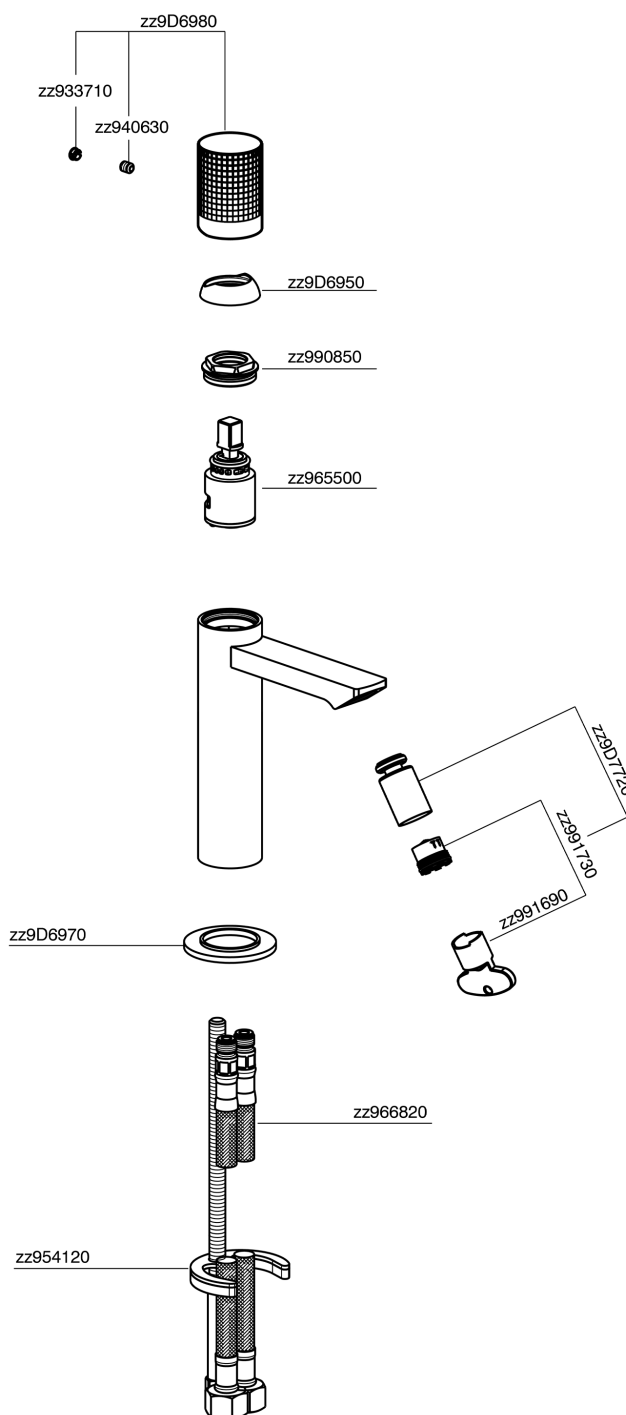

Single lever bidet mixer NUANCE X32_X2000564

MODEL **X2000564**

Single lever bidet mixer, without pop up waste, G.3/8"
Stainless Steel Flexible, Inox AISI 316L

AVAILABLE FINISHINGS

-  **D1** D1 Brushed Inox
-  **5H** 5H Dark Brass Brushed
-  **5L** 5L Brushed Black Titanium
-  **5N** 5N Brushed Rose Gold

CHARACTERISTICS

Cartridge Spare Parts **ZZ96550000**

25 mm Cartridge

Single lever bidet mixer NUANCE X32_X2000564

X2000564

<https://en.cisal.it/single-lever-bidet-mixer-nuance-x32-x2000564>

2026-06-05