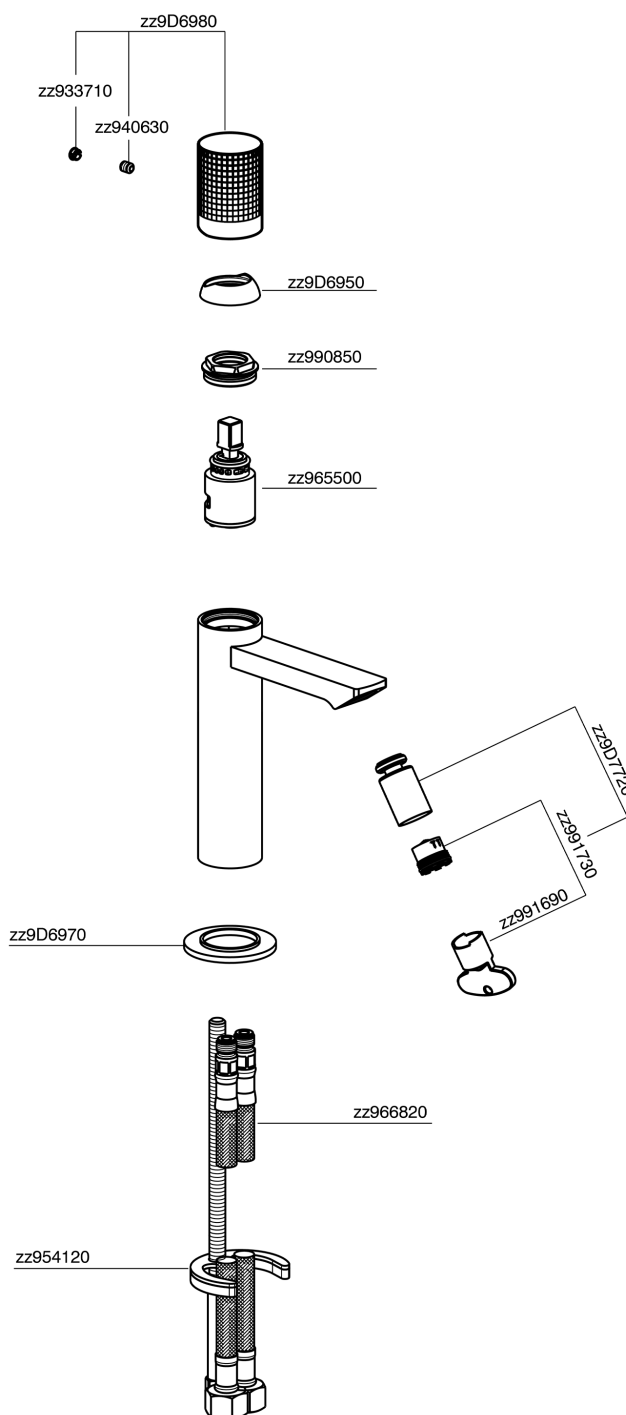

Single lever bidet mixer NUANCE X32_X2000564

MODEL **X2000564**

Single lever bidet mixer, without pop up waste, G.3/8"
Stainless Steel Flexible, Inox AISI 316L

AVAILABLE FINISHINGS

-  **D1** D1 Brushed Inox
-  **5H** 5H Dark Brass Brushed
-  **5L** 5L Brushed Black Titanium
-  **5N** 5N Brushed Rose Gold

CHARACTERISTICS

Cartridge Spare Parts **ZZ96550000**

25 mm Cartridge

Single lever bidet mixer NUANCE X32_X2000564

X2000564

<https://en.cisal.it/single-lever-bidet-mixer-nuance-x32-x2000564>

2026-05-15