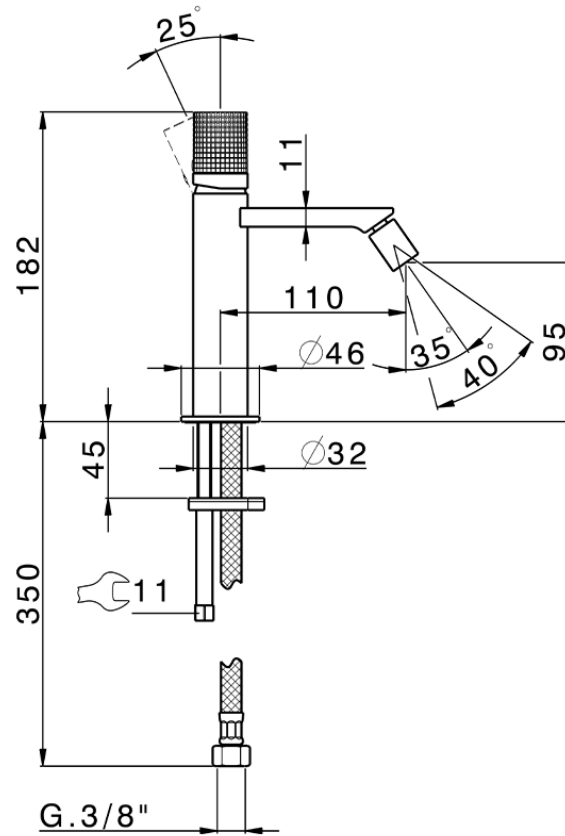

Single lever bidet mixer NUANCE X32_X2000564

X2000564

<https://en.cisal.it/single-lever-bidet-mixer-nuance-x32-x2000564>

2026-04-04