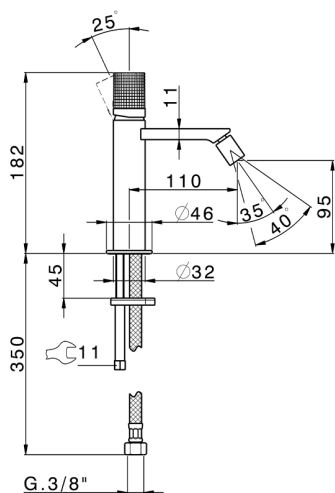

Single lever bidet mixer NUANCE X32_X2000564

MODEL **X2000564**

Single lever bidet mixer, without pop up waste, G.3/8"
Stainless Steel Flexible, Inox AISI 316L

AVAILABLE FINISHINGS

-  **D1** D1 Brushed Inox
-  **5H** 5H Dark Brass Brushed
-  **5L** 5L Brushed Black Titanium
-  **5N** 5N Brushed Rose Gold

CHARACTERISTICS

Cartridge Spare Parts **ZZ96550000**

25 mm Cartridge

Single lever bidet mixer NUANCE X32_X2000564

X2000564

<https://en.cisal.it/single-lever-bidet-mixer-nuance-x32-x2000564>

2026-05-15