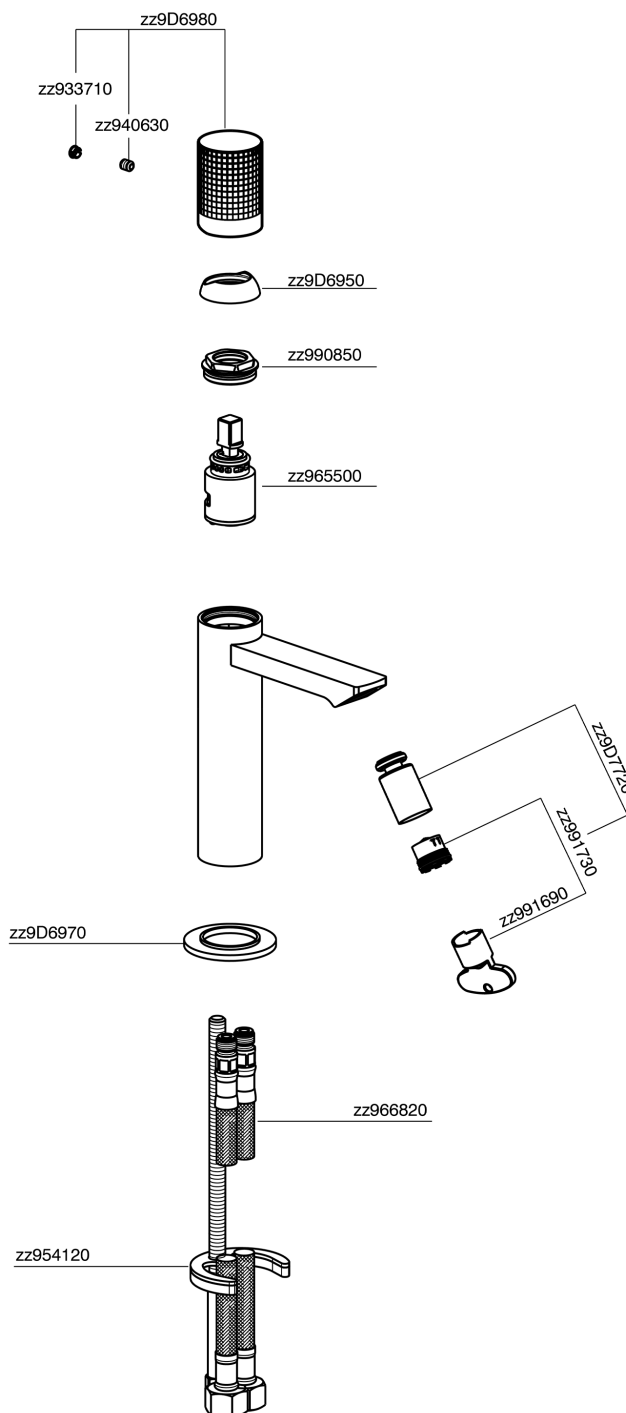

Single lever bidet mixer NUANCE X32_X2000564

MODEL **X2000564**

Single lever bidet mixer, without pop up waste, G.3/8"
Stainless Steel Flexible, Inox AISI 316L

AVAILABLE FINISHINGS

-  **D1** D1 Brushed Inox
-  **5H** 5H Dark Brass Brushed
-  **5L** 5L Brushed Black Titanium
-  **5N** 5N Brushed Rose Gold

CHARACTERISTICS

Cartridge Spare Parts **ZZ96550000**

25 mm Cartridge

Single lever bidet mixer NUANCE X32_X2000564

X2000564

<https://en.cisal.it/single-lever-bidet-mixer-nuance-x32-x2000564>

2026-05-15