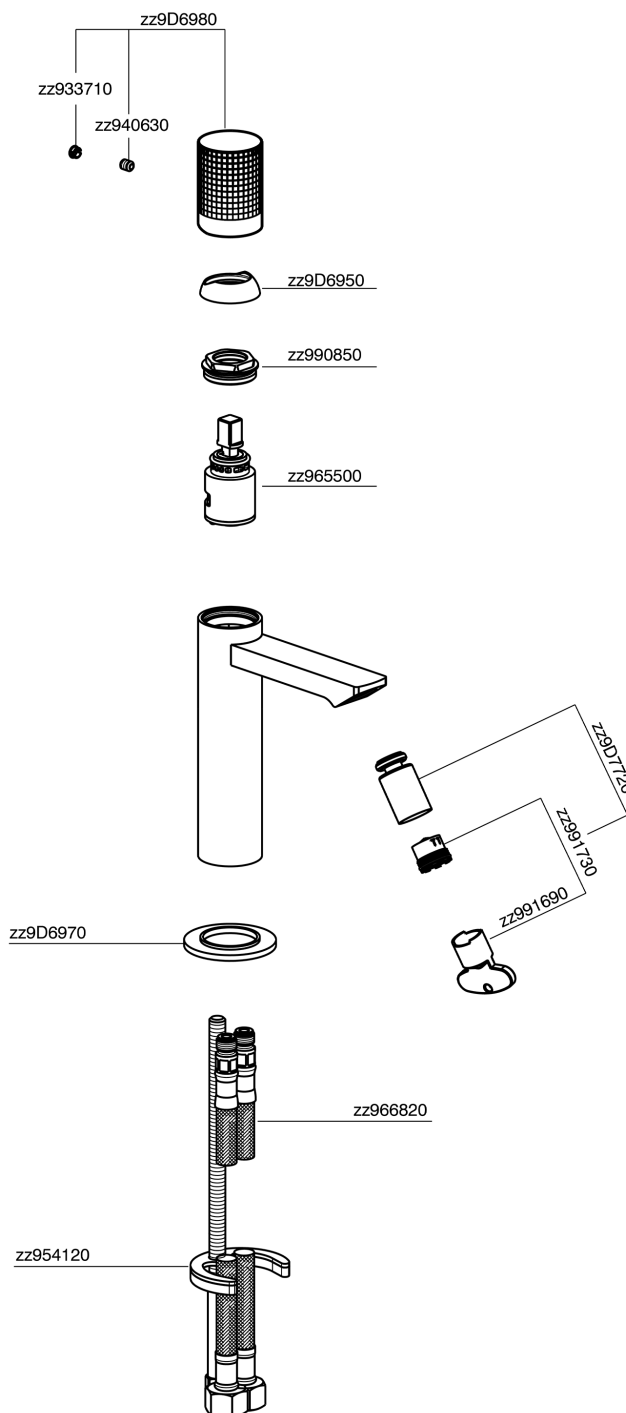

Single lever bidet mixer NUANCE X32_X2000564

MODEL **X2000564**

Single lever bidet mixer, without pop up waste, G.3/8"
Stainless Steel Flexible, Inox AISI 316L

AVAILABLE FINISHINGS

-  **D1** D1 Brushed Inox
-  **5H** 5H Dark Brass Brushed
-  **5L** 5L Brushed Black Titanium
-  **5N** 5N Brushed Rose Gold

CHARACTERISTICS

Cartridge Spare Parts **ZZ96550000**

25 mm Cartridge

Single lever bidet mixer NUANCE X32_X2000564

X2000564

<https://en.cisal.it/single-lever-bidet-mixer-nuance-x32-x2000564>

2026-04-04