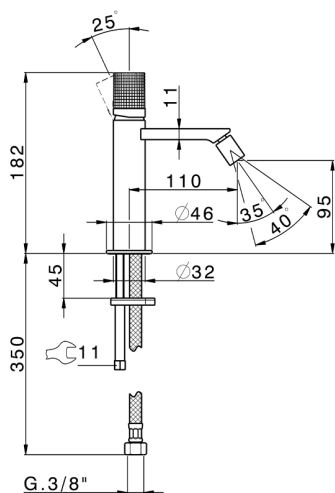

Single lever bidet mixer NUANCE X32_X2000564

MODEL **X2000564**

Single lever bidet mixer, without pop up waste, G.3/8"
Stainless Steel Flexible, Inox AISI 316L

AVAILABLE FINISHINGS

-  **D1** D1 Brushed Inox
-  **5H** 5H Dark Brass Brushed
-  **5L** 5L Brushed Black Titanium
-  **5N** 5N Brushed Rose Gold

CHARACTERISTICS

Cartridge Spare Parts **ZZ96550000**

25 mm Cartridge

Single lever bidet mixer NUANCE X32_X2000564

X2000564

<https://en.cisal.it/single-lever-bidet-mixer-nuance-x32-x2000564>

2026-06-09