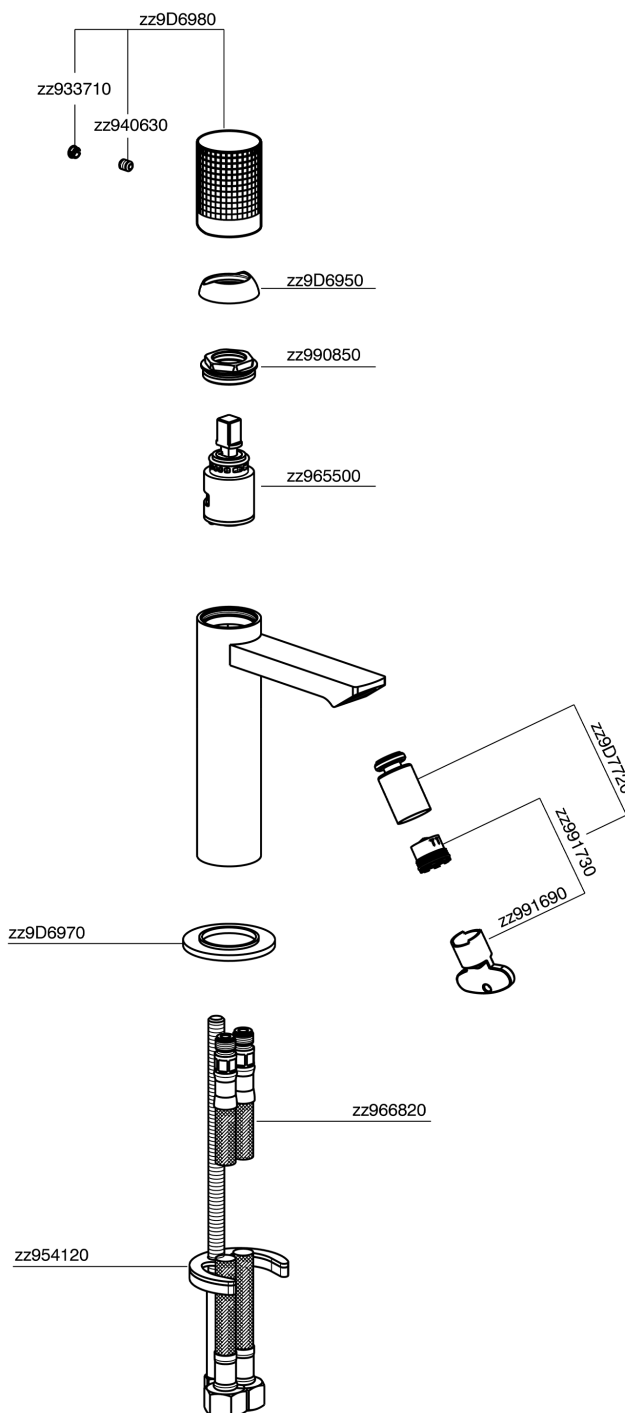

Single lever bidet mixer NUANCE X32_X2000564

MODEL **X2000564**

Single lever bidet mixer, without pop up waste, G.3/8"
Stainless Steel Flexible, Inox AISI 316L

AVAILABLE FINISHINGS

-  **D1** D1 Brushed Inox
-  **5H** 5H Dark Brass Brushed
-  **5L** 5L Brushed Black Titanium
-  **5N** 5N Brushed Rose Gold

CHARACTERISTICS

Cartridge Spare Parts **ZZ96550000**

25 mm Cartridge

Single lever bidet mixer NUANCE X32_X2000564

X2000564

<https://en.cisal.it/single-lever-bidet-mixer-nuance-x32-x2000564>

2026-06-09