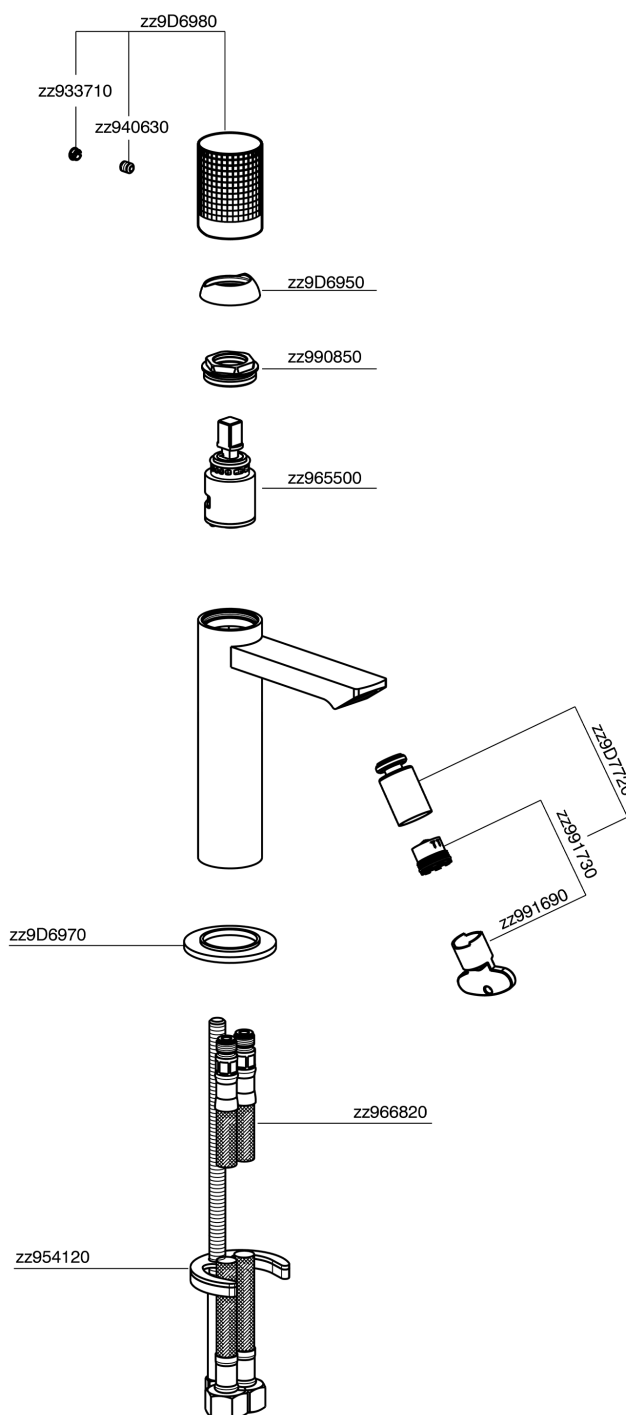

Single lever bidet mixer NUANCE X32_X2000564

X2000564

<https://en.cisal.it/single-lever-bidet-mixer-nuance-x32-x2000564>

2026-04-04