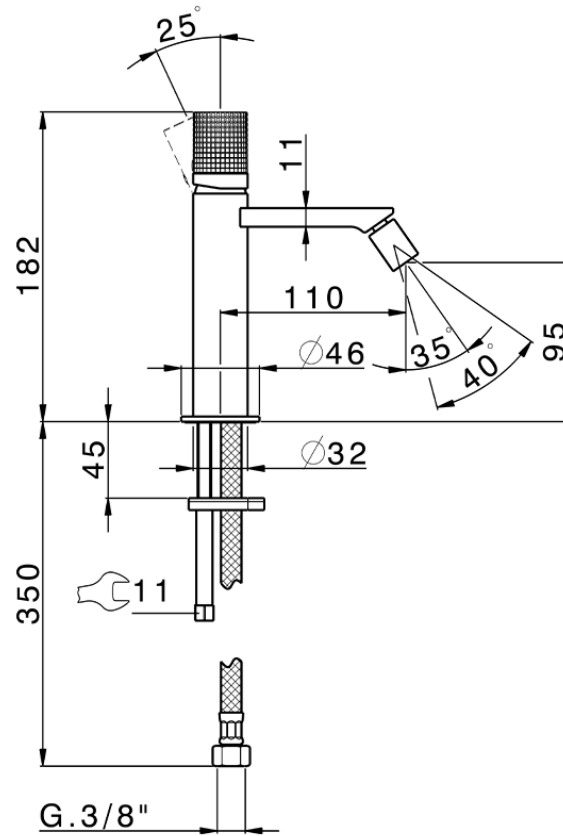

## Single lever bidet mixer NUANCE X32\_X2000564

X2000564

<https://en.cisal.it/single-lever-bidet-mixer-nuance-x32-x2000564>

2026-04-24