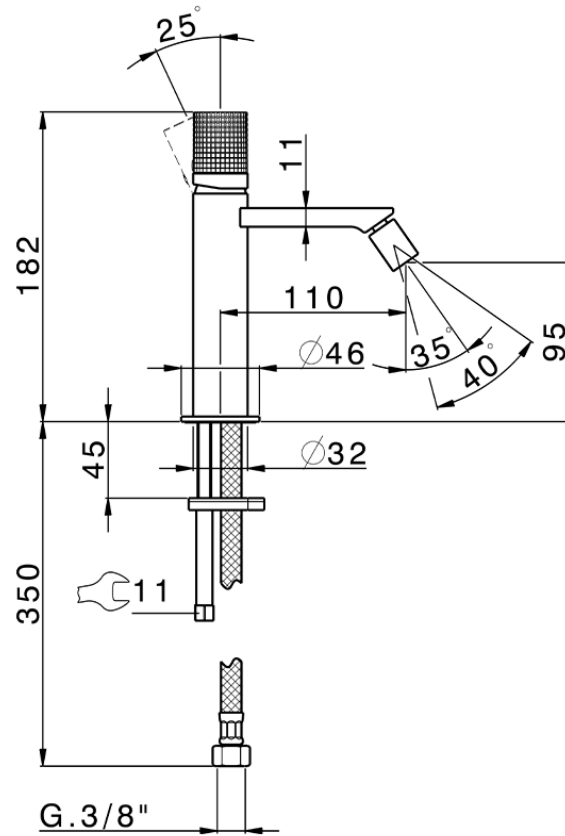

## Single lever bidet mixer NUANCE X32\_X2000564

X2000564

<https://en.cisal.it/single-lever-bidet-mixer-nuance-x32-x2000564>

2026-05-15