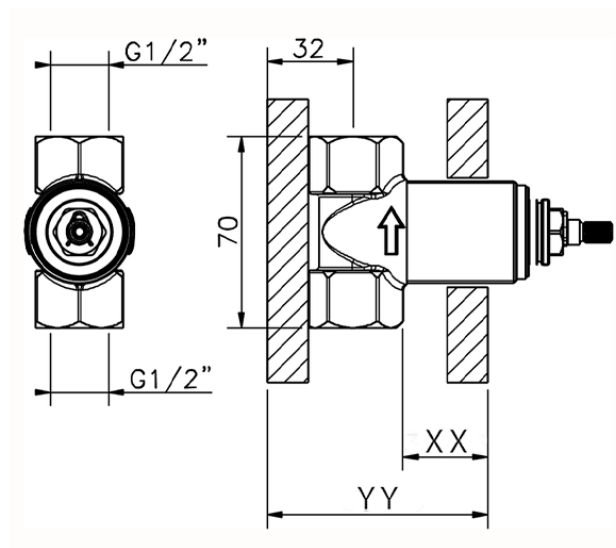

**Stopvalve exposed part WAVE\_WE003310**

WE003310

<https://en.cisal.it/stopvalve-exposed-part-wave-we003310>

Piastra/Plate/Plaque/Platte/Placa  
 2-3mm: XX 31-46 YY 80-95  
 10mm: XX 25-40 YY 76-91

ZA003340

<https://en.cisal.it/1-2-stopvalve-concealed-part-concealed-za003340>

Piastra/Plate/Plaque/Platte/Placa  
 2-3mm: XX 31-46 YY 80-95  
 10mm: XX 25-40 YY 76-91