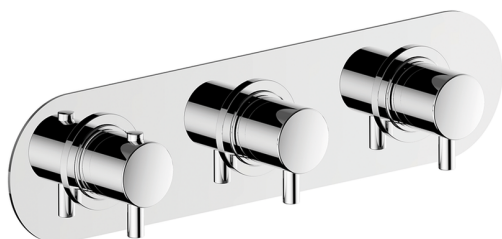

## Cover Part for 2 Function Concealed Thermo Valve NUOVA LESS\_LN01R200

MODEL **LN01R200**

Cover Part for 2 Function Concealed Thermo Valve, for item ZA01R200

### AVAILABLE FINISHINGS

-  **21** 21 Chrome
-  **2F** 2F Brushed Nickel
-  **40** 40 Matt Black
-  **4Q** 4Q Matt White

### CHARACTERISTICS

Installation **Concealed**  
 Required concealed parts **ZA01R200**

## 2 Function Concealed Thermostatic Valve CONCEALED\_ZA01R200

MODEL **ZA01R200**

2 Function Concealed Thermostatic Valve

AVAILABLE FINISHINGS

CHARACTERISTICS

Concealed **1**  
 Cartridge Spare Parts **23.51A.HF**  
**HF Thermostatic Valve**