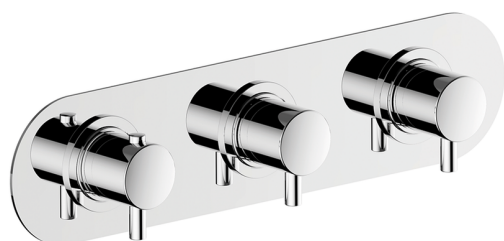

## Cover Part for 2 Function Concealed Thermo Valve NUOVA LESS\_LN01R200

MODEL **LN01R200**

Cover Part for 2 Function Concealed Thermo Valve, for item ZA01R200

### AVAILABLE FINISHINGS

-  **21** 21 Chrome
-  **2F** 2F Brushed Nickel
-  **40** 40 Matt Black
-  **4Q** 4Q Matt White

### CHARACTERISTICS

Installation **Concealed**  
 Required concealed parts **ZA01R200**

## 2 Function Concealed Thermostatic Valve CONCEALED\_ZA01R200

MODEL **ZA01R200**

2 Function Concealed Thermostatic Valve

AVAILABLE FINISHINGS

CHARACTERISTICS

Concealed **1**  
 Cartridge Spare Parts **23.51A.HF**  
**HF Thermostatic Valve**