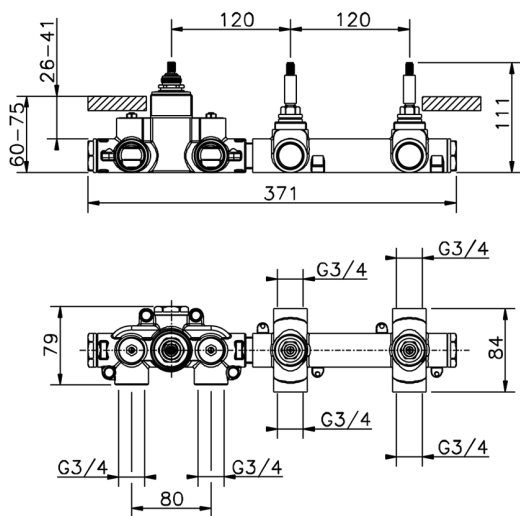

## 2 Function Concealed Thermostatic Valve CONCEALED\_ZA01R200

MODEL **ZA01R200**

2 Function Concealed Thermostatic Valve

AVAILABLE FINISHINGS

CHARACTERISTICS

Concealed **1**  
 Cartridge Spare Parts **23.51A.HF**  
**HF Thermostatic Valve**