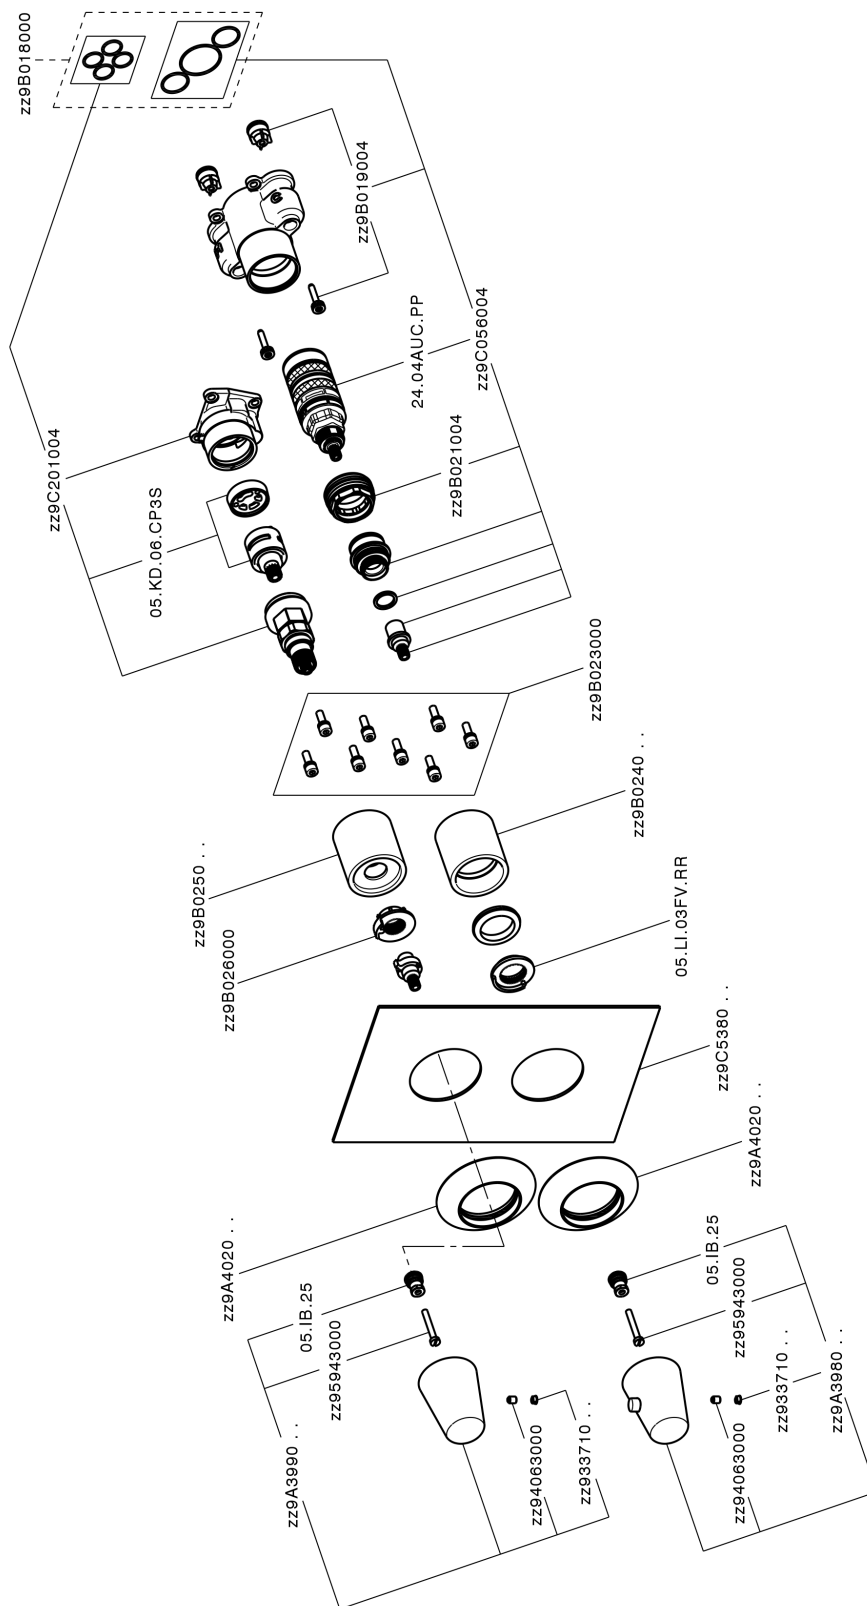

Exposed part for Thermostatic One Box Valve VITA_VI0BT030

VI0BT030

<https://en.cisal.it/exposed-part-for-thermostatic-one-box-valve-vita-vi0bt030>