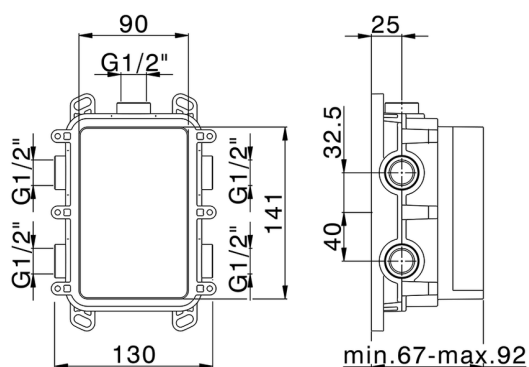

Thermostatic

The Cisal thermostatic is your personal water manager, helping you to handle, control and save water and energy.

2026-05-19