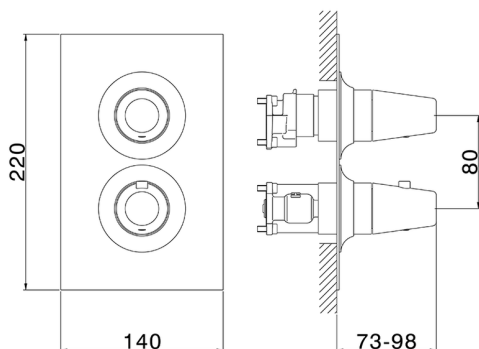

Exposed part for Thermostatic One Box Valve VITA_VI0BT030

MODEL **VI0BT030**

Exposed part for Thermostatic One Box Valve, with 1-2-3 outlet deviasstop, Minimum depth of installation: 67 mm, without concealed part, for items ZA00B030-ZA00B031

AVAILABLE FINISHINGS

-  **21** 21 Chrome
-  **2Q** 2Q Black Titanium
-  **40** 40 Matt Black
-  **4Q** 4Q Matt White

CHARACTERISTICS

Cartridge Spare Parts **24.04A.PP**

8x20 Plus P Thermostatic Valve

Installation **Concealed**