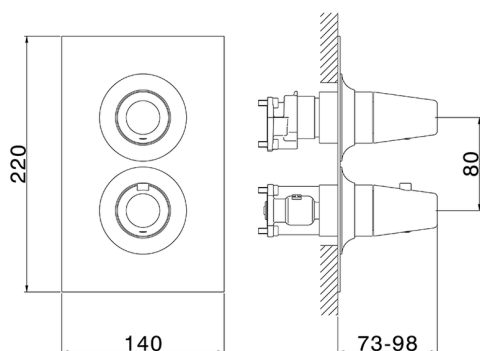

## Exposed part for Thermostatic One Box Valve VITA\_VI0BT030

MODEL **VI0BT030**

Exposed part for Thermostatic One Box Valve, with 1-2-3 outlet devia stop, Minimum depth of installation: 67 mm, without concealed part, for items ZA00B030-ZA00B031

### CHARACTERISTICS

Cartridge Spare Parts **24.04A.PP**

**8x20 Plus P Thermostatic Valve**

Installation **Concealed**

Required concealed parts **ZA00B031**

**ZA00B030**