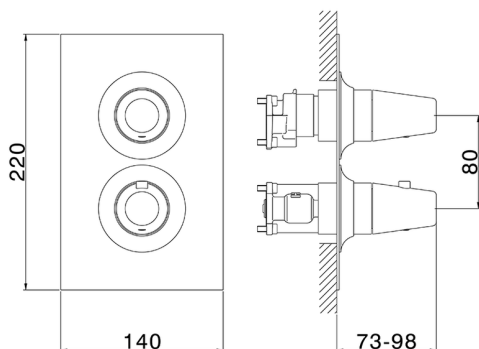

## Exposed part for Thermostatic One Box Valve VITA\_VI0BT030

MODEL **VI0BT030**

Exposed part for Thermostatic One Box Valve, with 1-2-3 outlet devia stop, Minimum depth of installation: 67 mm, without concealed part, for items ZA00B030-ZA00B031

### CHARACTERISTICS

Cartridge Spare Parts **24.04A.PP**

**8x20 Plus P Thermostatic Valve**

Installation **Concealed**

Required concealed parts **ZA00B031**

**ZA00B030**