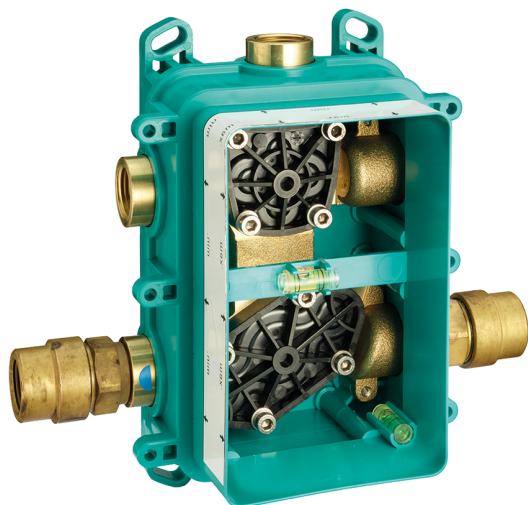

Exposed part for Thermostatic One Box Valve VITA_VI0BT030

MODEL **VI0BT030**

Exposed part for Thermostatic One Box Valve, with 1-2-3 outlet devia stop, Minimum depth of installation: 67 mm, without concealed part, for items ZA00B030-ZA00B031

Thermostatic

The Cisal thermostatic is your personal water manager, helping you to handle, control and save water and energy.

Exposed part for Thermostatic One Box Valve VITA_VI0BT030

VI0BT030

<https://en.cisal.it/exposed-part-for-thermostatic-one-box-valve-vita-vi0bt030>

One Box Universal Concealed Part ONE BOX_ZA00B031

MODEL **ZA00B031**

One Box Universal Concealed Part, for 1, 2 or 3 outlet thermostatic or single lever, without trim kit, with noise reducers, with sealing gasket

AVAILABLE FINISHINGS

 **04** 04 Without finishing

CHARACTERISTICS

Concealed **1**

Thermostatic

The Cisal thermostatic is your personal water manager, helping you to handle, control and save water and energy.