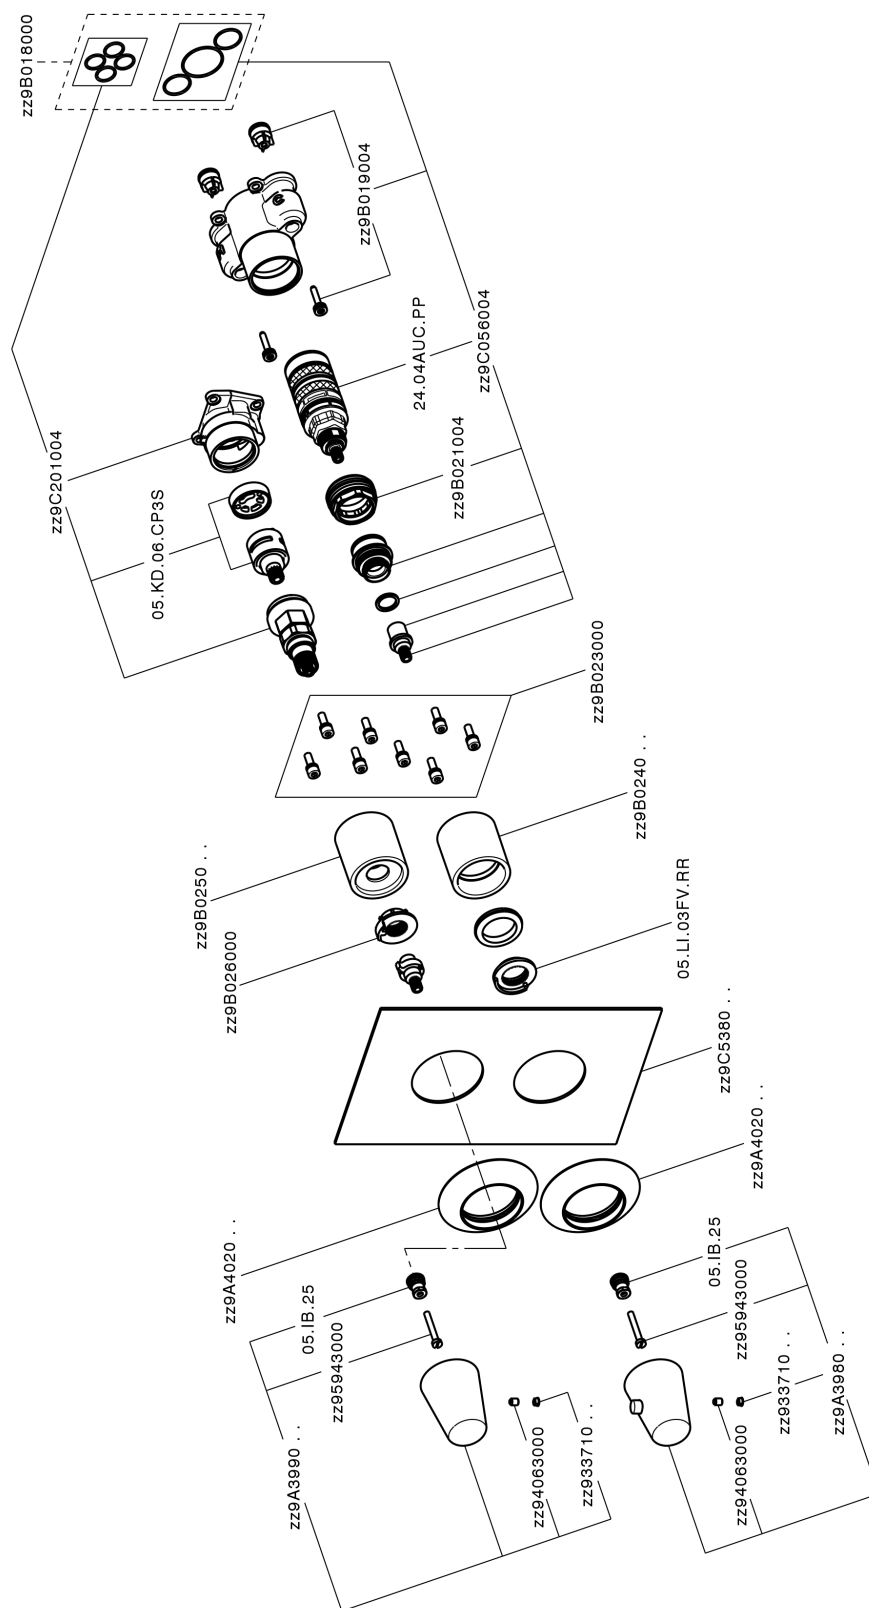

Exposed part for Thermostatic One Box Valve VITA_VI0BT030

VI0BT030

<https://en.cisal.it/exposed-part-for-thermostatic-one-box-valve-vita-vi0bt030>