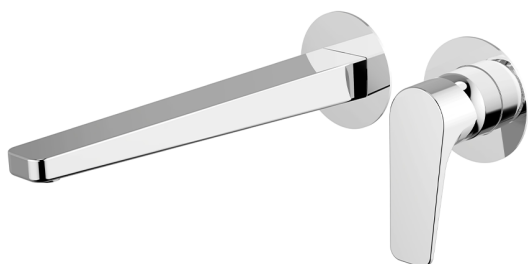

Exposed part for single lever washbasin valve ROCK&ROLL_RK005511

MODEL **RK005511**

Exposed part for single lever washbasin valve, without concealed part, spout L.250 mm, for item Easy-Box ZA002450-ZA025510

AVAILABLE FINISHINGS

-  **21** 21 Chrome
-  **2F** 2F Brushed Nickel
-  **40** 40 Matt Black

CHARACTERISTICS

Installation **Concealed**
 Required concealed parts **ZA002450**

Exposed part for single lever washbasin valve ROCK&ROLL_RK005511

RK005511

<https://en.cisal.it/exposed-part-for-single-lever-washbasin-valve-rockroll-rk005511>

2024-12-22