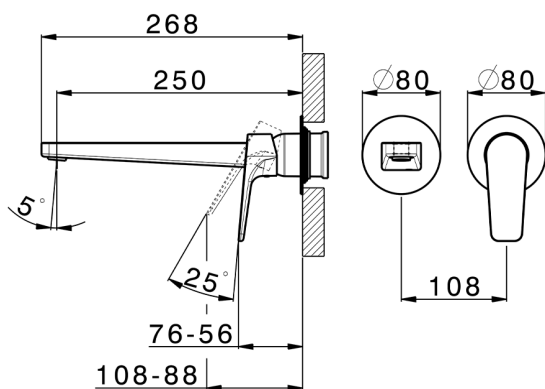

Exposed part for single lever washbasin valve ROCK&ROLL_RK005511

MODEL **RK005511**

Exposed part for single lever washbasin valve, without concealed part, spout L.250 mm, for item Easy-Box ZA002450-ZA025510

AVAILABLE FINISHINGS

-  **21** 21 Chrome
-  **2F** 2F Brushed Nickel
-  **40** 40 Matt Black

CHARACTERISTICS

Installation **Concealed**
 Required concealed parts **ZA002450**

Exposed part for single lever washbasin valve ROCK&ROLL_RK005511

RK005511

<https://en.cisal.it/exposed-part-for-single-lever-washbasin-valve-rockroll-rk005511>

2024-12-22