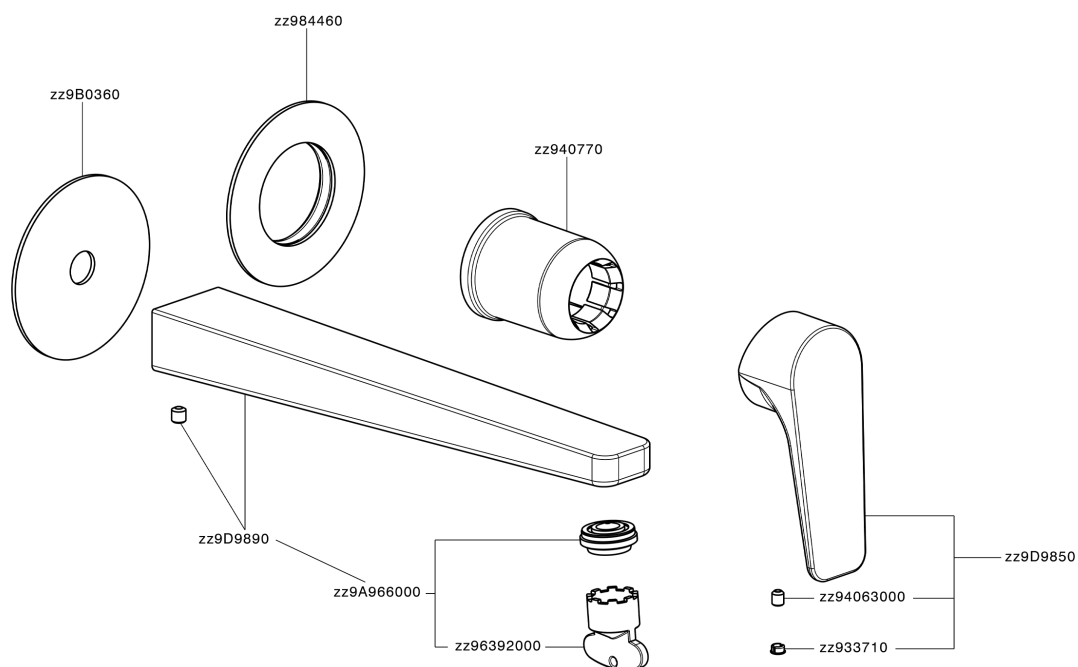

Exposed part for single lever washbasin valve ROCK&ROLL_RK005511

MODEL **RK005511**

Exposed part for single lever washbasin valve, without concealed part, spout L.250 mm, for item Easy-Box ZA002450-ZA025510

AVAILABLE FINISHINGS

-  **21** 21 Chrome
-  **2F** 2F Brushed Nickel
-  **40** 40 Matt Black

CHARACTERISTICS

Installation **Concealed**
 Required concealed parts **ZA002450**

Exposed part for single lever washbasin valve ROCK&ROLL_RK005511

RK005511

<https://en.cisal.it/exposed-part-for-single-lever-washbasin-valve-rockroll-rk005511>

2024-12-22