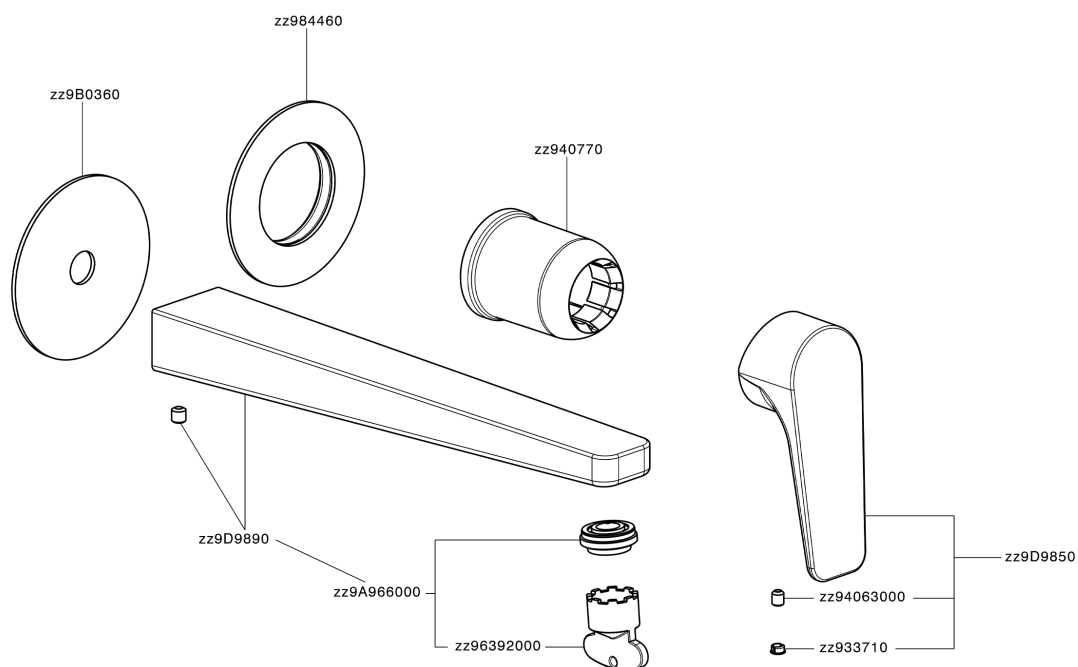

## Exposed part for single lever washbasin valve ROCK&ROLL\_RK005511

RK005511

<https://en.cisal.it/exposed-part-for-single-lever-washbasin-valve-rockroll-rk005511>

2024-12-22