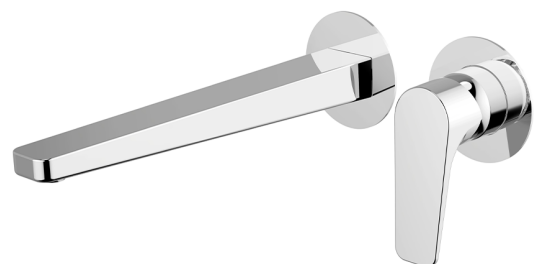

Exposed part for single lever washbasin valve ROCK&ROLL_RK005511

MODEL **RK005511**

Exposed part for single lever washbasin valve, without concealed part, spout L.250 mm, for item Easy-Box ZA002450-ZA025510

AVAILABLE FINISHINGS

-  **21** 21 Chrome
-  **2F** 2F Brushed Nickel
-  **40** 40 Matt Black

CHARACTERISTICS

Installation **Concealed**
 Required concealed parts **ZA002450**

Exposed part for single lever washbasin valve ROCK&ROLL_RK005511

RK005511

<https://en.cisal.it/exposed-part-for-single-lever-washbasin-valve-rockroll-rk005511>

2024-12-22