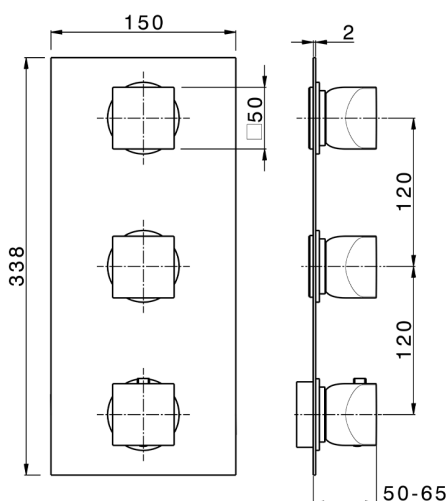

## Cover Part for 2 Function Concealed Thermo Valve WELLNESS\_RI01V200

MODEL **RI01V200**

Cover Part for 2 Function Concealed Thermo Valve, for item ZA01V200