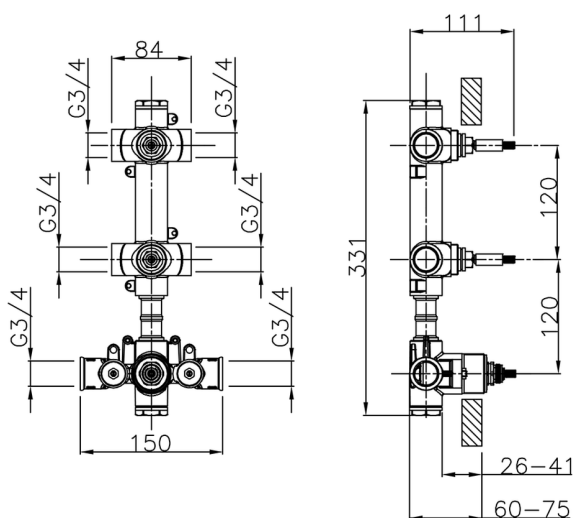

## 2 Function Concealed Thermostatic Valve CONCEALED\_ZA01V200

MODEL **ZA01V200**

2 Function Concealed Thermostatic Valve

AVAILABLE FINISHINGS

 **04** 04 Without finishing

CHARACTERISTICS

Concealed **1**  
 Cartridge Spare Parts **23.51A.HF**  
**HF Thermostatic Valve**