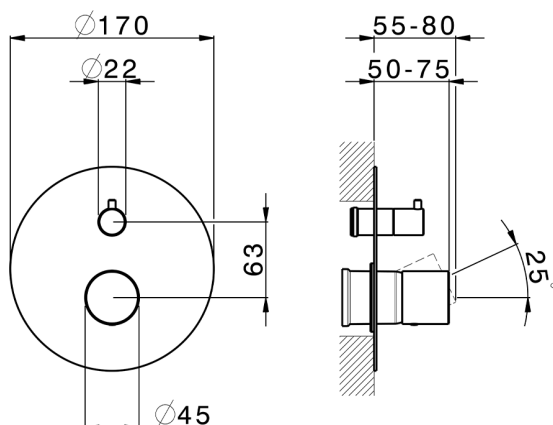

Exposed part for concealed S.L.bath-shower valve SMOOTH X32_X3002300

MODEL **X3002300**

Exposed part for concealed S.L.bath-shower valve, 2-Way rotating diverter, without concealed part, for items Easy-Box ZA000230, with smooth handle - Inox AISI 316L

AVAILABLE FINISHINGS

-  **5H** 5H Dark Brass Brushed
-  **5L** 5L Brushed Black Titanium
-  **5N** 5N Brushed Rose Gold
-  **D1** D1 Brushed Inox

CHARACTERISTICS

Installation **Concealed**
 Required concealed parts **ZA000230**

Exposed part for concealed S.L.bath-shower valve SMOOTH X32_X3002300

X3002300

<https://en.cisal.it/exposed-part-for-concealed-s-l-bath-shower-valve-smooth-x32-x3002300>

2024-12-30