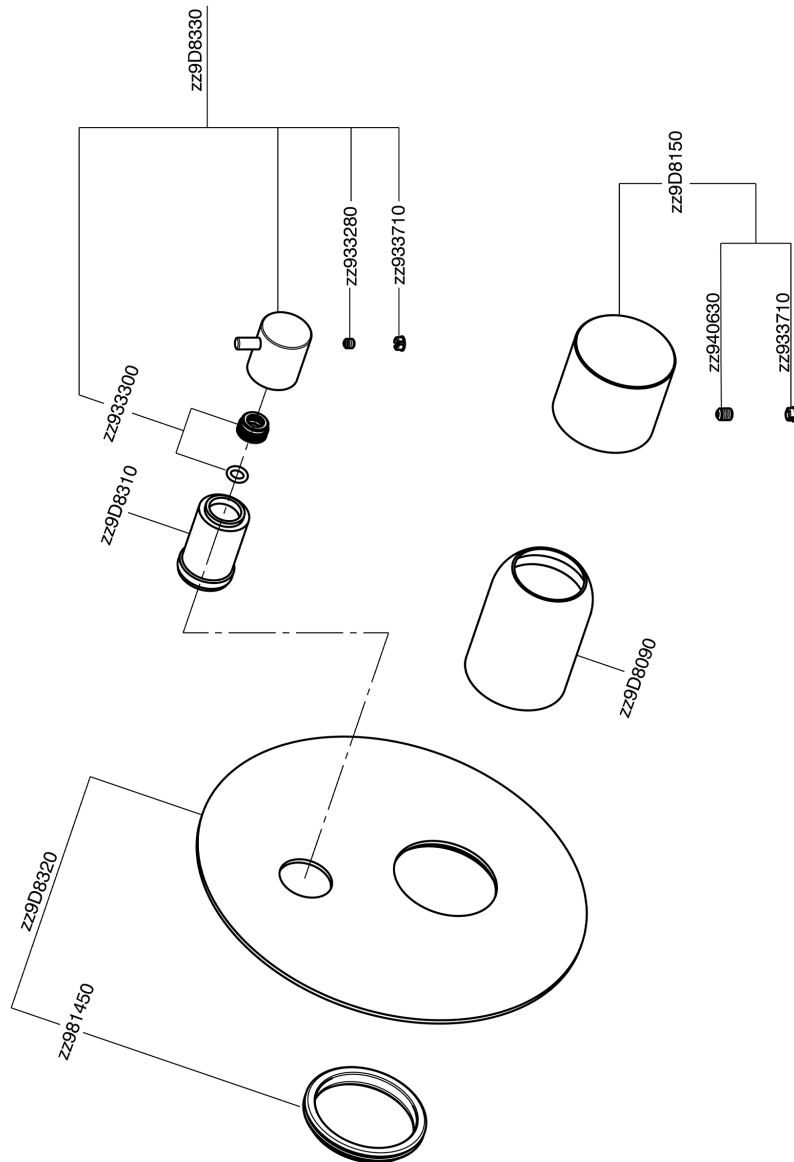

Exposed part for concealed S.L.bath-shower valve SMOOTH X32_X3002300

MODEL **X3002300**

Exposed part for concealed S.L.bath-shower valve, 2-Way rotating diverter, without concealed part, for items Easy-Box ZA000230, with smooth handle - Inox AISI 316L

AVAILABLE FINISHINGS

-  **5H** 5H Dark Brass Brushed
-  **5L** 5L Brushed Black Titanium
-  **5N** 5N Brushed Rose Gold
-  **D1** D1 Brushed Inox

CHARACTERISTICS

Installation **Concealed**
 Required concealed parts **ZA000230**

Exposed part for concealed S.L.bath-shower valve SMOOTH X32_X3002300

X3002300

<https://en.cisal.it/exposed-part-for-concealed-s-l-bath-shower-valve-smooth-x32-x3002300>

2024-12-30