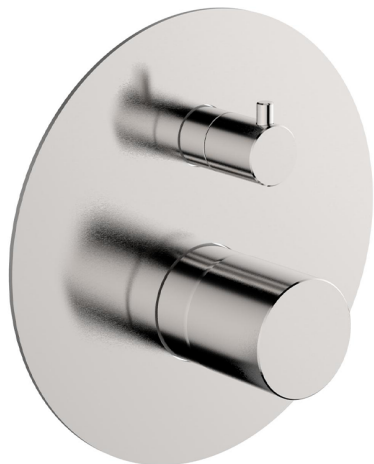

Exposed part for concealed S.L.bath-shower valve SMOOTH X32_X3002300

MODEL **X3002300**

Exposed part for concealed S.L.bath-shower valve, 2-Way rotating diverter, without concealed part, for items Easy-Box ZA000230, with smooth handle - Inox AISI 316L

AVAILABLE FINISHINGS

-  **5H** 5H Dark Brass Brushed
-  **5L** 5L Brushed Black Titanium
-  **5N** 5N Brushed Rose Gold
-  **D1** D1 Brushed Inox

CHARACTERISTICS

Installation **Concealed**
 Required concealed parts **ZA000230**

Exposed part for concealed S.L.bath-shower valve SMOOTH X32_X3002300

X3002300

<https://en.cisal.it/exposed-part-for-concealed-s-l-bath-shower-valve-smooth-x32-x3002300>

2024-12-30