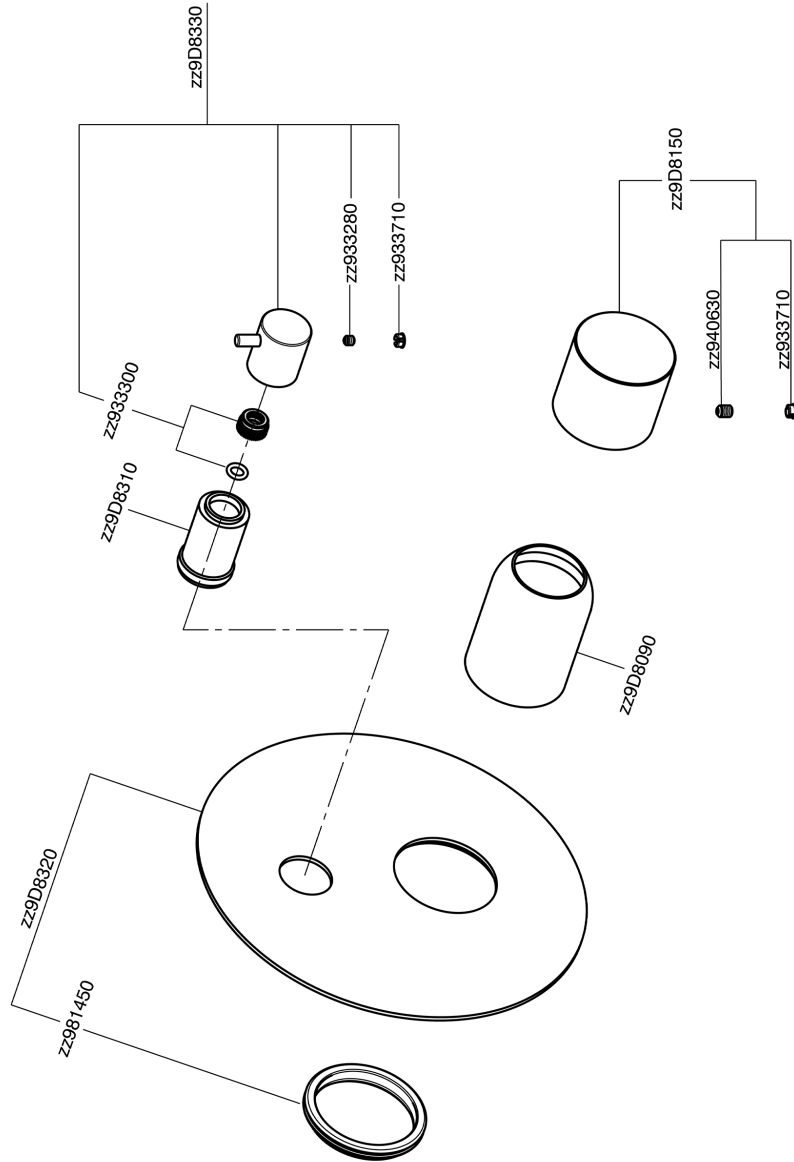

## Exposed part for concealed S.L.bath-shower valve SMOOTH X32\_X3002300

X3002300

<https://en.cisal.it/exposed-part-for-concealed-s-l-bath-shower-valve-smooth-x32-x3002300>

2024-12-21