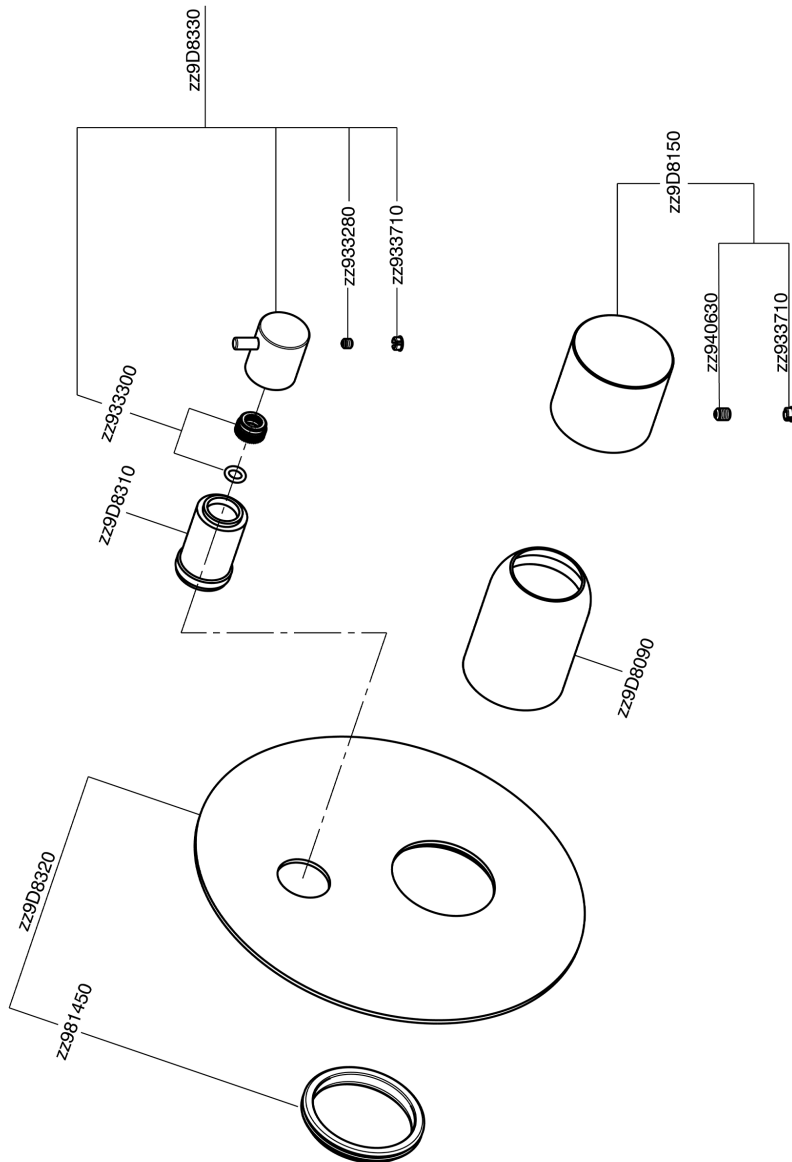

## Exposed part for concealed S.L.bath-shower valve SMOOTH X32\_X3002300

X3002300

<https://en.cisal.it/exposed-part-for-concealed-s-l-bath-shower-valve-smooth-x32-x3002300>

2024-12-22