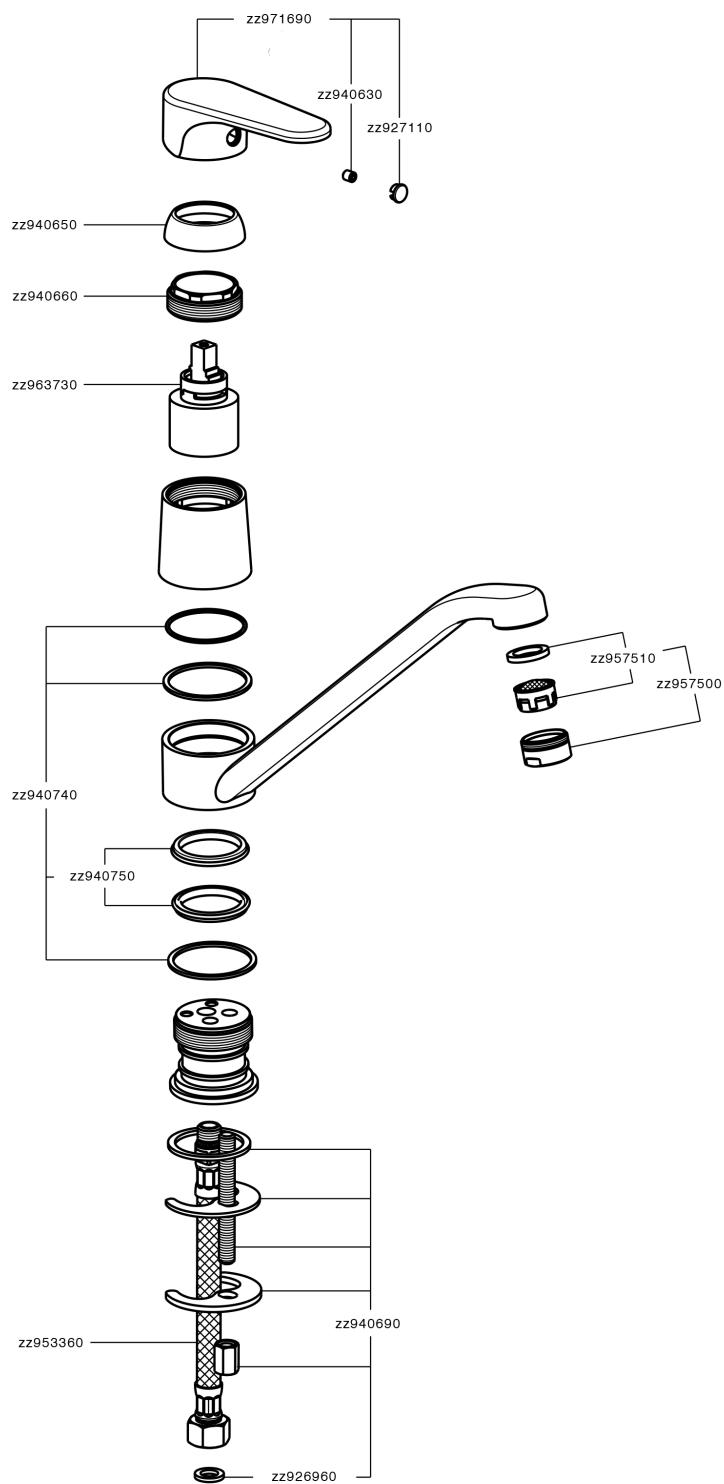

Single lever sink mixer Energysave KITCHEN_A3000585

A3000585

<https://en.cisal.it/single-lever-sink-mixer-energysave-kitchen-a3000585>

2026-05-20