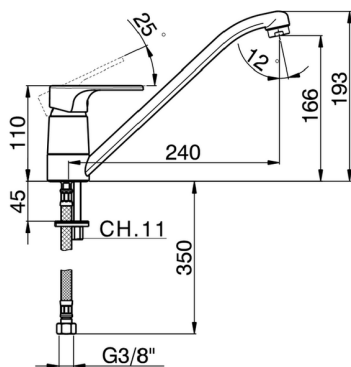

## Single lever sink mixer Energysave KITCHEN\_A3000585

MODEL **A3000585**

Single lever sink mixer Energysave, swivel spout, G.3/8" stainless steel flexible hoses

### CHARACTERISTICS

Cartridge Spare Parts **ZZ96373000**

**35 mm Cartridge**

#### EcoStop

EcoStop feature limits water flow to approximately 50% of maximum output with one point of resistance on setting. Push slightly past the middle stop only when full water output is required. This will save water up to 50%.