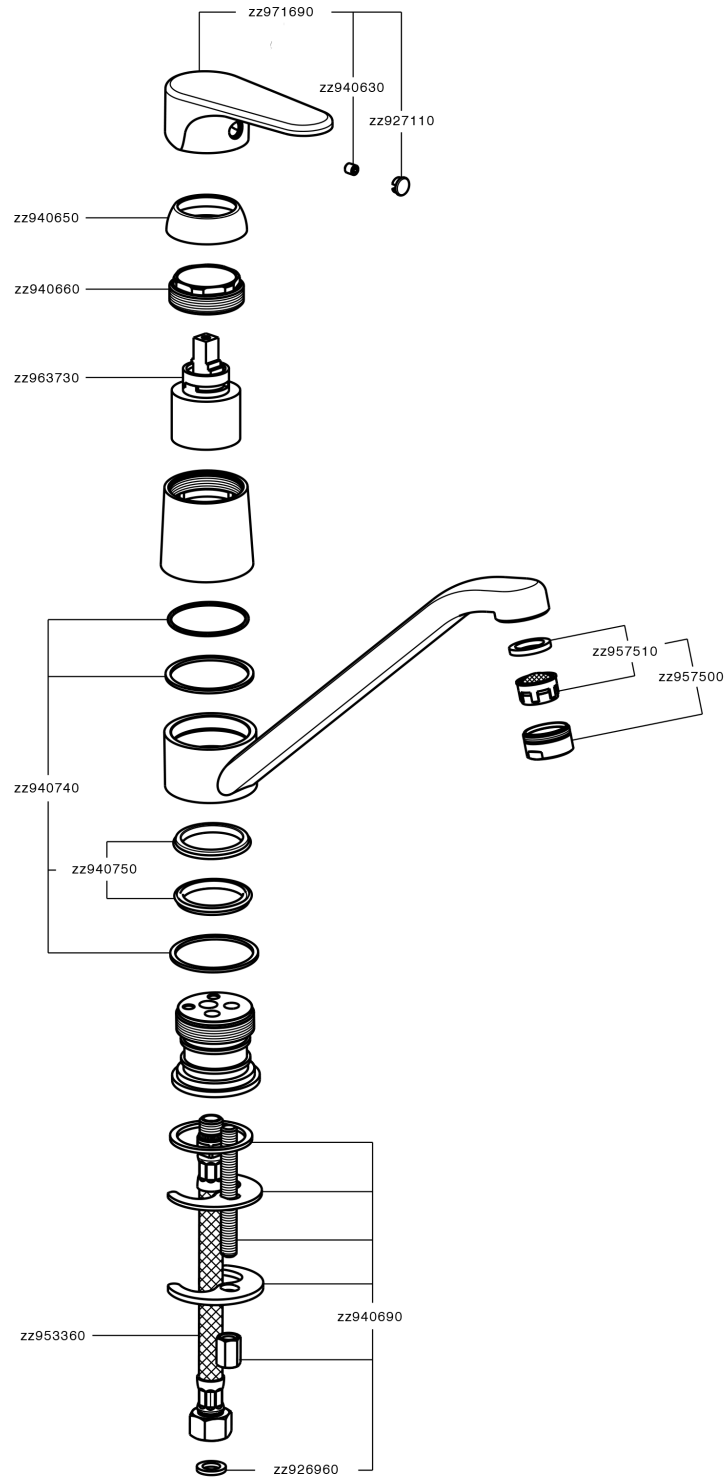

Single lever sink mixer Energysave KITCHEN_A3000585

A3000585

<https://en.cisal.it/single-lever-sink-mixer-energysave-kitchen-a3000585>

2026-04-29