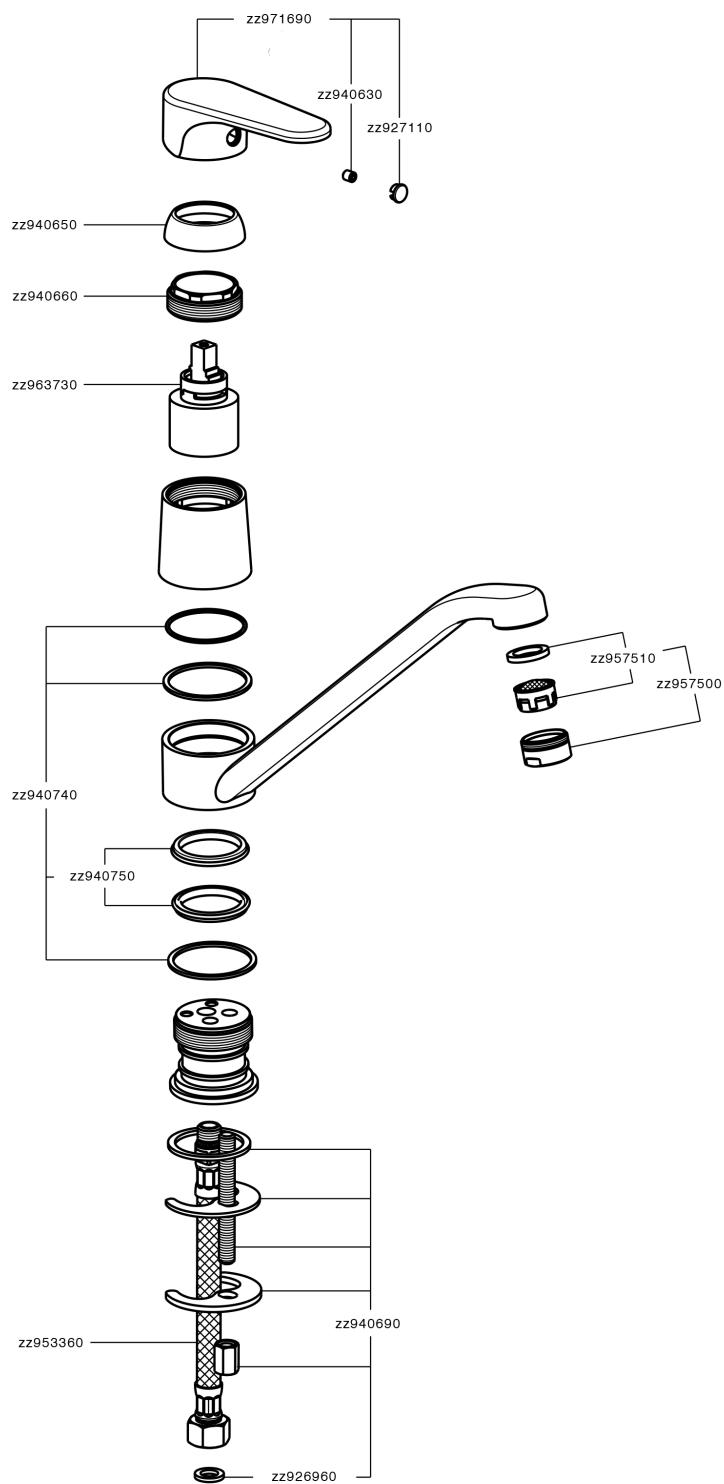

Single lever sink mixer Energysave KITCHEN_A3000585

MODEL **A3000585**

Single lever sink mixer Energysave, swivel spout, G.3/8" stainless steel flexible hoses

AVAILABLE FINISHINGS

-  **21** 21 Chrome
-  **2F** 2F Brushed Nickel
-  **40** 40 Matt Black

CHARACTERISTICS

Cartridge Spare Parts **ZZ96373000**

35 mm Cartridge

EcoStop

EcoStop feature limits water flow to approximately 50% of maximum output with one point of resistance on setting. Push slightly past the middle stop only when full water output is required. This will save water up to 50%.

EnergySave

Thanks to the EnergySave device, only cold water will be drawn if the lever is operated in the central position, so that the water heater will not be engaged and no hot water wasted, leading to considerable savings in energy and costs. The temperature can be adjusted by rotating the lever to the left, until the desired temperature is reached.

Single lever sink mixer Energysave KITCHEN_A3000585

A3000585

<https://en.cisal.it/single-lever-sink-mixer-energysave-kitchen-a3000585>

2026-05-20