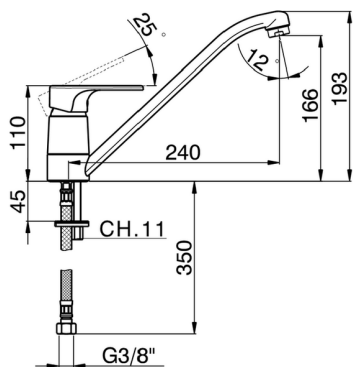

## Single lever sink mixer Energysave KITCHEN\_A3000585

MODEL **A3000585**

Single lever sink mixer Energysave, swivel spout, G.3/8" stainless steel flexible hoses

### CHARACTERISTICS

Cartridge Spare Parts **ZZ96373000**

**35 mm Cartridge**

#### EcoStop

EcoStop feature limits water flow to approximately 50% of maximum output with one point of resistance on setting. Push slightly past the middle stop only when full water output is required. This will save water up to 50%.