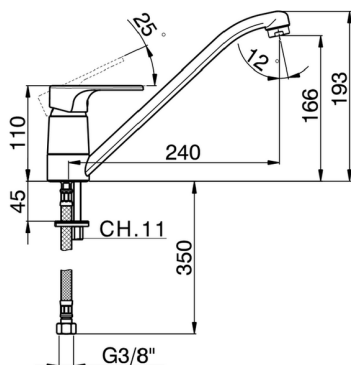

Single lever sink mixer Energysave KITCHEN_A3000585

MODEL **A3000585**

Single lever sink mixer Energysave, swivel spout, G.3/8" stainless steel flexible hoses

AVAILABLE FINISHINGS

-  **21** 21 Chrome
-  **2F** 2F Brushed Nickel
-  **40** 40 Matt Black

CHARACTERISTICS

Cartridge Spare Parts **ZZ96373000**

35 mm Cartridge

EcoStop

EcoStop feature limits water flow to approximately 50% of maximum output with one point of resistance on setting. Push slightly past the middle stop only when full water output is required. This will save water up to 50%.

EnergySave

Thanks to the EnergySave device, only cold water will be drawn if the lever is operated in the central position, so that the water heater will not be engaged and no hot water wasted, leading to considerable savings in energy and costs. The temperature can be adjusted by rotating the lever to the left, until the desired temperature is reached.