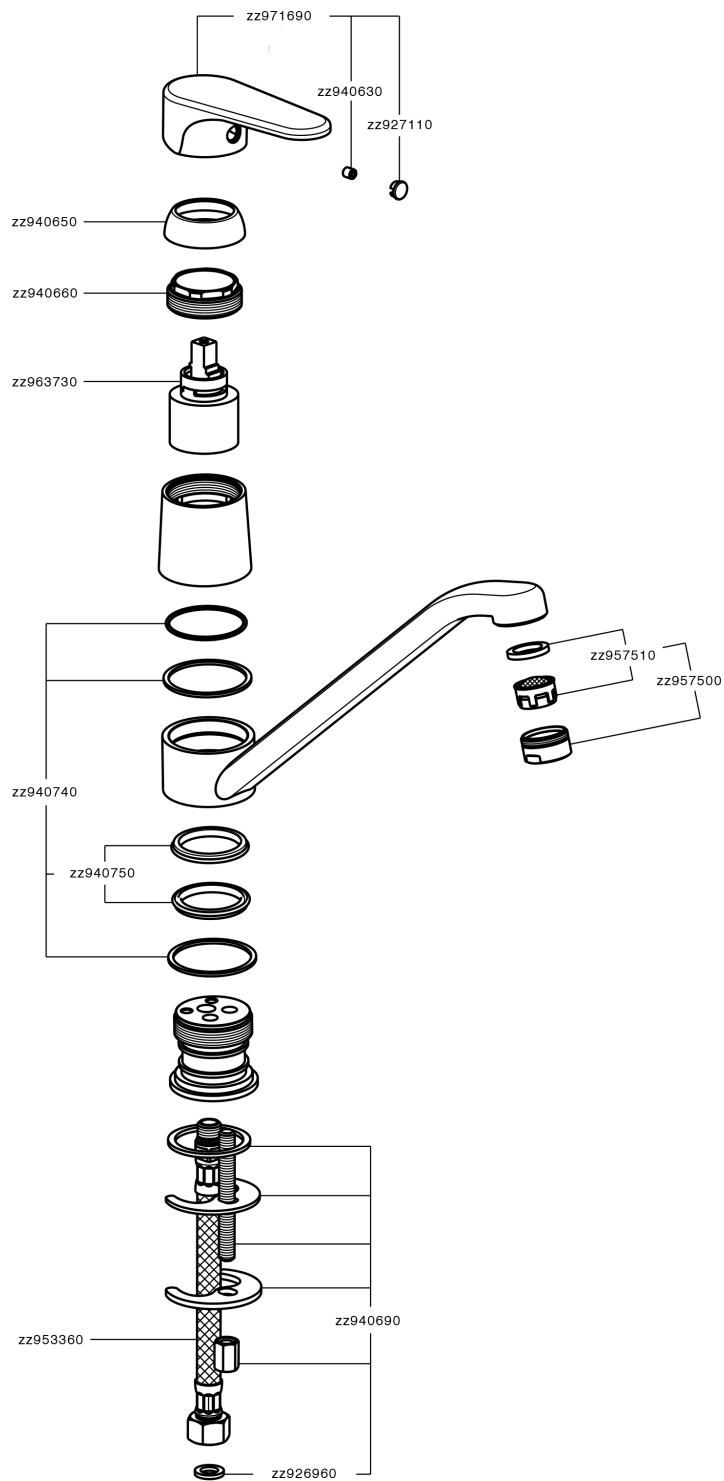

Single lever sink mixer Energysave KITCHEN_A3000585

MODEL **A3000585**

Single lever sink mixer Energysave, swivel spout, G.3/8" stainless steel flexible hoses

AVAILABLE FINISHINGS

-  **21** 21 Chrome
-  **2F** 2F Brushed Nickel
-  **40** 40 Matt Black

CHARACTERISTICS

Cartridge Spare Parts **ZZ96373000**

35 mm Cartridge

EcoStop

EcoStop feature limits water flow to approximately 50% of maximum output with one point of resistance on setting. Push slightly past the middle stop only when full water output is required. This will save water up to 50%.

EnergySave

Thanks to the EnergySave device, only cold water will be drawn if the lever is operated in the central position, so that the water heater will not be engaged and no hot water wasted, leading to considerable savings in energy and costs. The temperature can be adjusted by rotating the lever to the left, until the desired temperature is reached.

Single lever sink mixer Energysave KITCHEN_A3000585

A3000585

<https://en.cisal.it/single-lever-sink-mixer-energysave-kitchen-a3000585>

2026-07-03