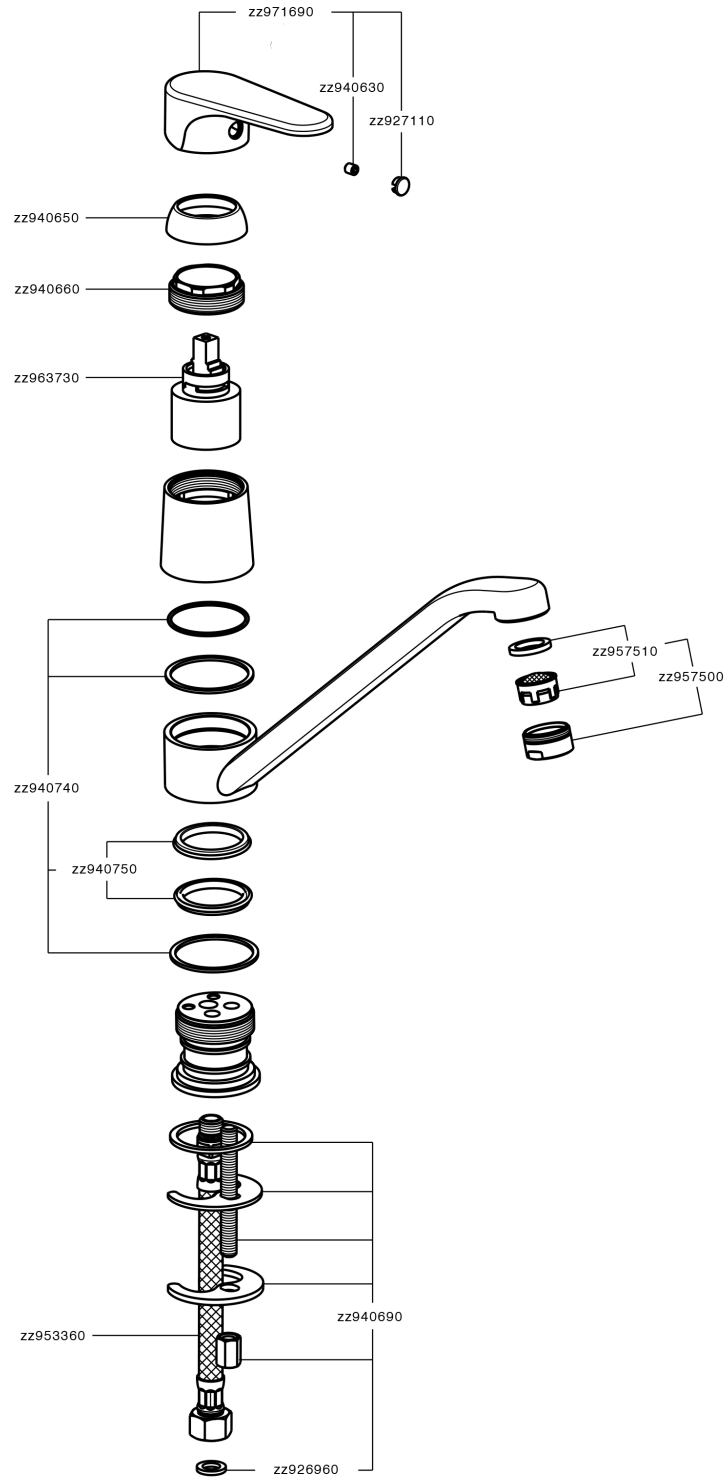

Single lever sink mixer Energysave KITCHEN_A3000585

A3000585

<https://en.cisal.it/single-lever-sink-mixer-energysave-kitchen-a3000585>

2026-06-13