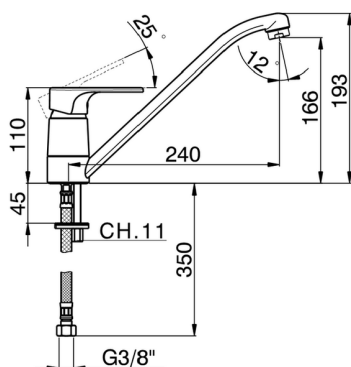

Single lever sink mixer Energysave KITCHEN_A3000585

MODEL **A3000585**

Single lever sink mixer Energysave, swivel spout, G.3/8" stainless steel flexible hoses

AVAILABLE FINISHINGS

-  **21** 21 Chrome
-  **2F** 2F Brushed Nickel
-  **40** 40 Matt Black

CHARACTERISTICS

Cartridge Spare Parts **ZZ96373000**

35 mm Cartridge

EcoStop

EcoStop feature limits water flow to approximately 50% of maximum output with one point of resistance on setting. Push slightly past the middle stop only when full water output is required. This will save water up to 50%.

EnergySave

Thanks to the EnergySave device, only cold water will be drawn if the lever is operated in the central position, so that the water heater will not be engaged and no hot water wasted, leading to considerable savings in energy and costs. The temperature can be adjusted by rotating the lever to the left, until the desired temperature is reached.