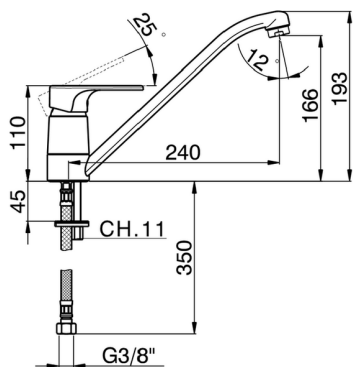

Single lever sink mixer Energysave KITCHEN_A3000585

MODEL **A3000585**

Single lever sink mixer Energysave, swivel spout, G.3/8" stainless steel flexible hoses

AVAILABLE FINISHINGS

-  **21** 21 Chrome
-  **2F** 2F Brushed Nickel
-  **40** 40 Matt Black

CHARACTERISTICS

Cartridge Spare Parts **ZZ96373000**

35 mm Cartridge

EcoStop

EcoStop feature limits water flow to approximately 50% of maximum output with one point of resistance on setting. Push slightly past the middle stop only when full water output is required. This will save water up to 50%.

EnergySave

Thanks to the EnergySave device, only cold water will be drawn if the lever is operated in the central position, so that the water heater will not be engaged and no hot water wasted, leading to considerable savings in energy and costs. The temperature can be adjusted by rotating the lever to the left, until the desired temperature is reached.