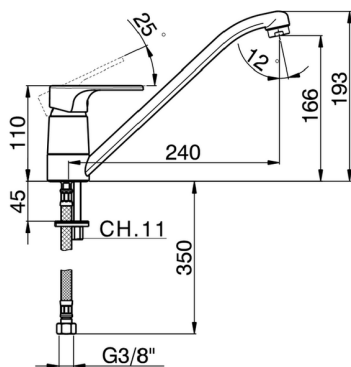

Single lever sink mixer Energysave KITCHEN_A3000585

MODEL **A3000585**

Single lever sink mixer Energysave, swivel spout, G.3/8" stainless steel flexible hoses

AVAILABLE FINISHINGS

-  **21** 21 Chrome
-  **2F** 2F Brushed Nickel
-  **40** 40 Matt Black

CHARACTERISTICS

Cartridge Spare Parts **ZZ96373000**

35 mm Cartridge

EcoStop

EcoStop feature limits water flow to approximately 50% of maximum output with one point of resistance on setting. Push slightly past the middle stop only when full water output is required. This will save water up to 50%.

EnergySave

Thanks to the EnergySave device, only cold water will be drawn if the lever is operated in the central position, so that the water heater will not be engaged and no hot water wasted, leading to considerable savings in energy and costs. The temperature can be adjusted by rotating the lever to the left, until the desired temperature is reached.