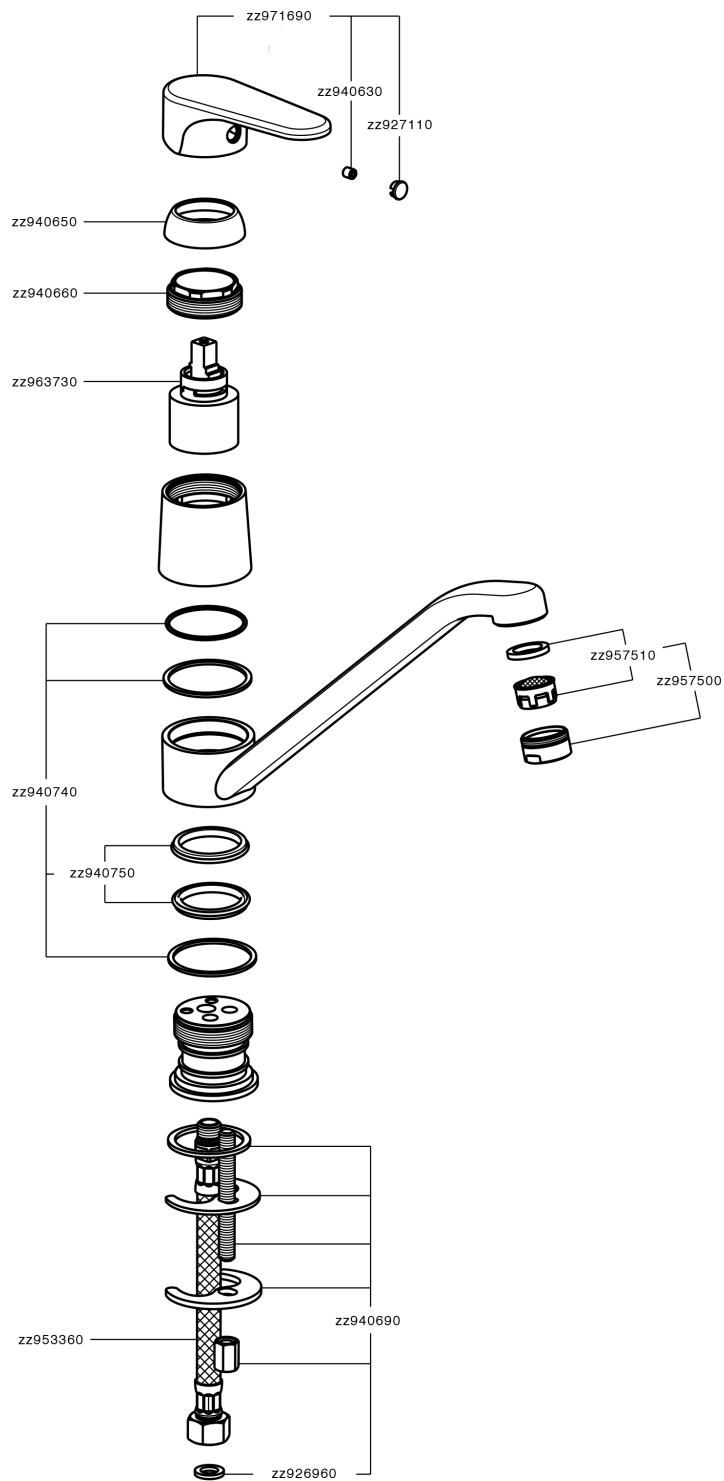

Single lever sink mixer Energysave KITCHEN_A3000585

MODEL **A3000585**

Single lever sink mixer Energysave, swivel spout, G.3/8" stainless steel flexible hoses

AVAILABLE FINISHINGS

-  **21** 21 Chrome
-  **2F** 2F Brushed Nickel
-  **40** 40 Matt Black

CHARACTERISTICS

Cartridge Spare Parts **ZZ96373000**

35 mm Cartridge

EcoStop

EcoStop feature limits water flow to approximately 50% of maximum output with one point of resistance on setting. Push slightly past the middle stop only when full water output is required. This will save water up to 50%.

EnergySave

Thanks to the EnergySave device, only cold water will be drawn if the lever is operated in the central position, so that the water heater will not be engaged and no hot water wasted, leading to considerable savings in energy and costs. The temperature can be adjusted by rotating the lever to the left, until the desired temperature is reached.

Single lever sink mixer Energysave KITCHEN_A3000585

A3000585

<https://en.cisal.it/single-lever-sink-mixer-energysave-kitchen-a3000585>

2026-06-13