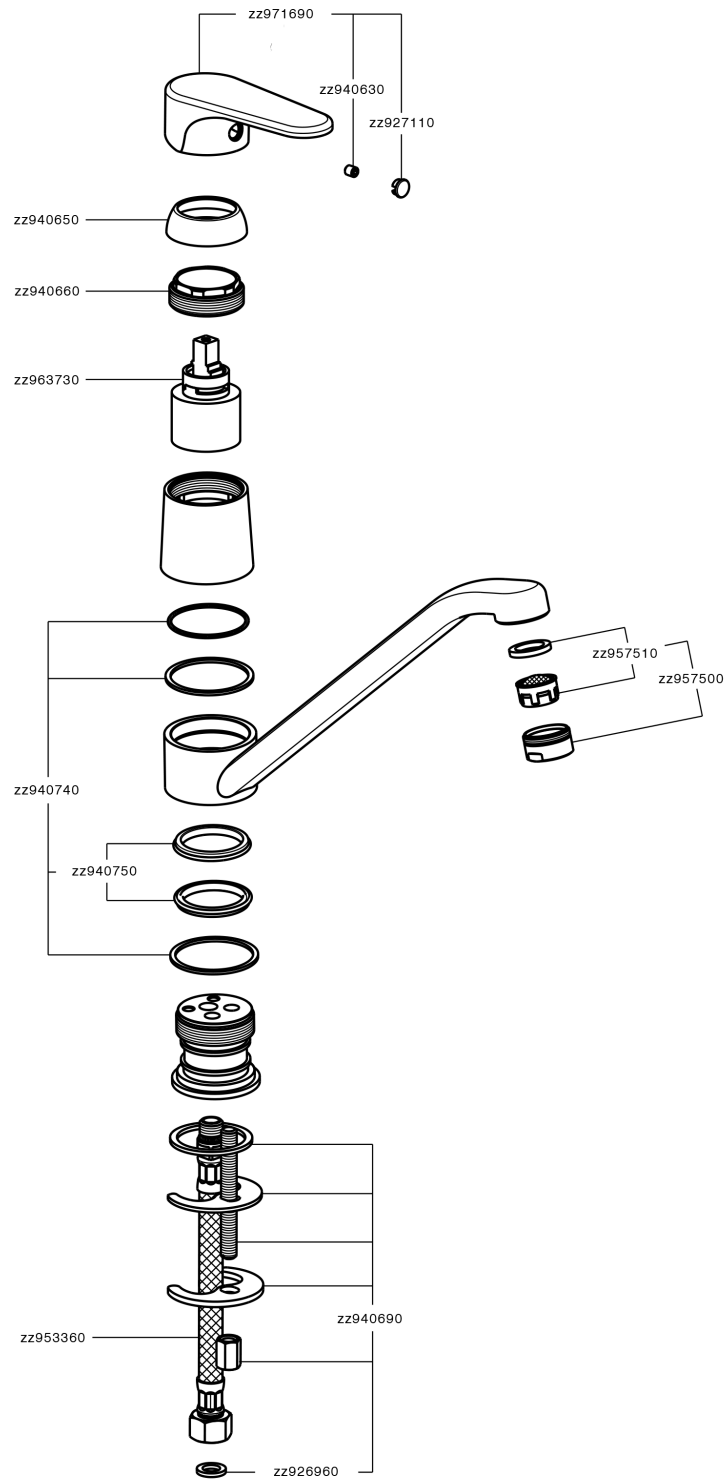

Single lever sink mixer Energysave KITCHEN_A3000585

A3000585

<https://en.cisal.it/single-lever-sink-mixer-energysave-kitchen-a3000585>

2026-04-08