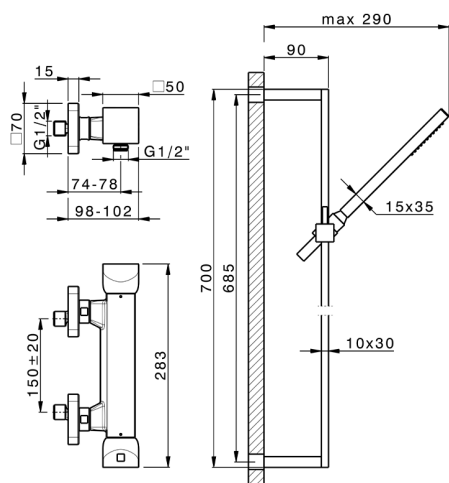

Thermostatic shower mixer with sliding bar HI-RISE_RIS01010

MODEL **RIS01010**

Thermostatic shower mixer with sliding bar, 70 cm sliding rail bar with sliding bracket, 35x15 mm Brass minimalistic one spray handshower, 150 cm smooth SUPREME Flexible Hose

CHARACTERISTICS

Cartridge Spare Parts **22.04A.AR - ;**
Argo 2 (long filter) Thermostatic Valve

2026-06-14