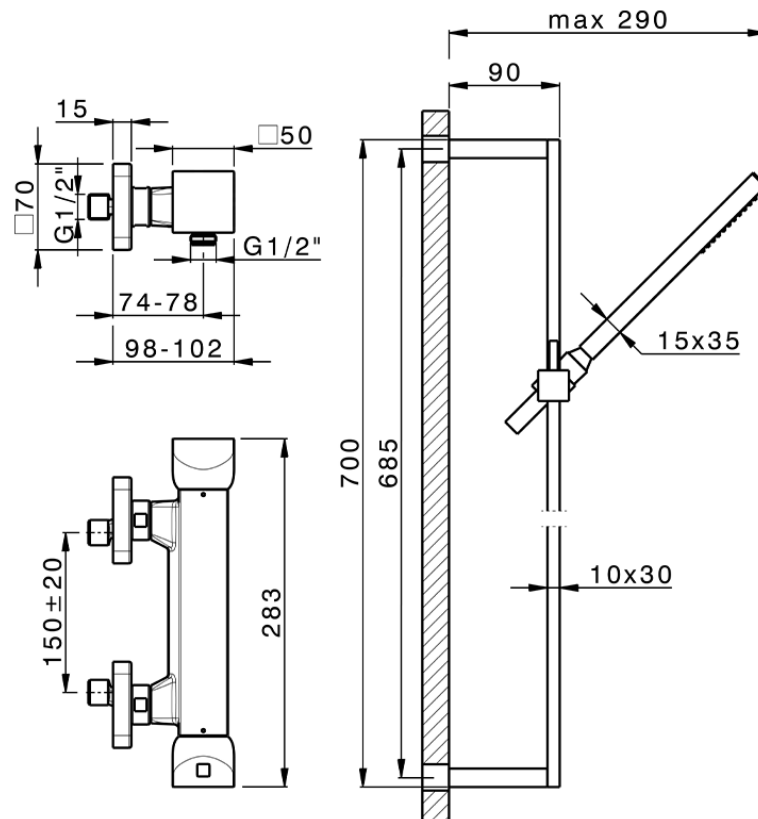

Thermostatic shower mixer with sliding bar HI-RISE_RIS01010

RIS01010

<https://en.cisal.it/thermostatic-shower-mixer-with-sliding-bar-hi-rise-ris01010>

2026-06-14