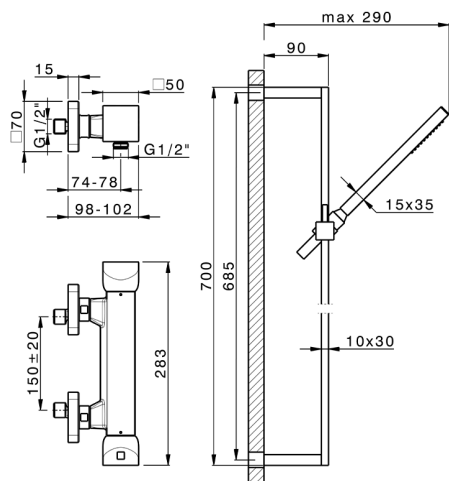

Thermostatic shower mixer with sliding bar HI-RISE_RIS01010

MODEL **RIS01010**

Thermostatic shower mixer with sliding bar, 70 cm sliding rail bar with sliding bracket, 35x15 mm Brass minimalistic one spray handshower, 150 cm smooth SUPREME Flexible Hose

CHARACTERISTICS

Cartridge Spare Parts **22.04A.AR - ;**
Argo 2 (long filter) Thermostatic Valve

2026-06-13