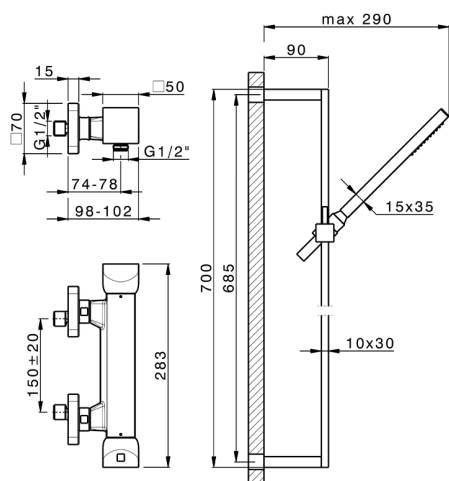

## Thermostatic shower mixer with sliding bar HI-RISE\_RIS01010

MODEL **RIS01010**

Thermostatic shower mixer with sliding bar, 70 cm sliding rail bar with sliding bracket, 35x15 mm Brass minimalistic one spray handshower, 150 cm smooth SUPREME Flexible Hose