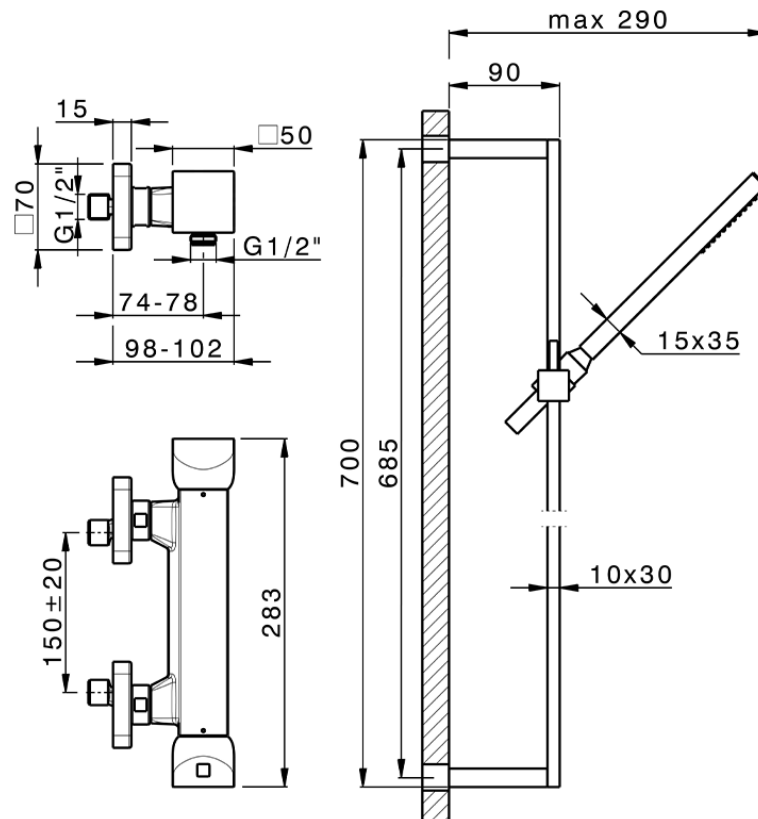

Thermostatic shower mixer with sliding bar HI-RISE_RIS01010

RIS01010

<https://en.cisal.it/thermostatic-shower-mixer-with-sliding-bar-hi-rise-ris01010>

2026-04-27