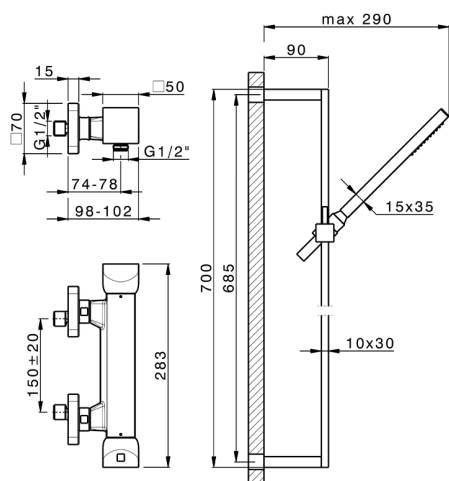

Thermostatic shower mixer with sliding bar HI-RISE_RIS01010

MODEL **RIS01010**

Thermostatic shower mixer with sliding bar, 70 cm sliding rail bar with sliding bracket, 35x15 mm Brass minimalistic one spray handshower, 150 cm smooth SUPREME Flexible Hose

CHARACTERISTICS

Cartridge Spare Parts **22.04A.AR - ;**
Argo 2 (long filter) Thermostatic Valve

2026-06-16