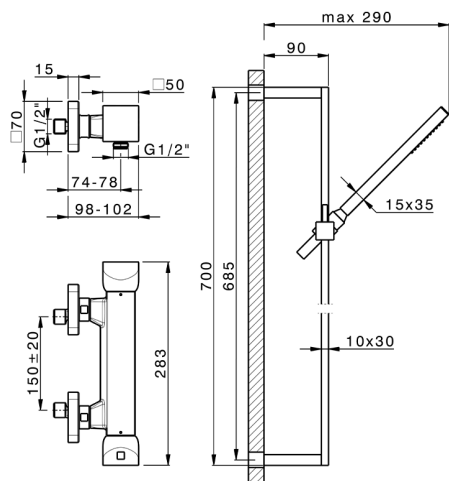

Thermostatic shower mixer with sliding bar HI-RISE_RIS01010

MODEL **RIS01010**

Thermostatic shower mixer with sliding bar, 70 cm sliding rail bar with sliding bracket, 35x15 mm Brass minimalistic one spray handshower, 150 cm smooth SUPREME Flexible Hose

CHARACTERISTICS

Cartridge Spare Parts **22.04A.AR - ;**
Argo 2 (long filter) Thermostatic Valve

2026-06-06