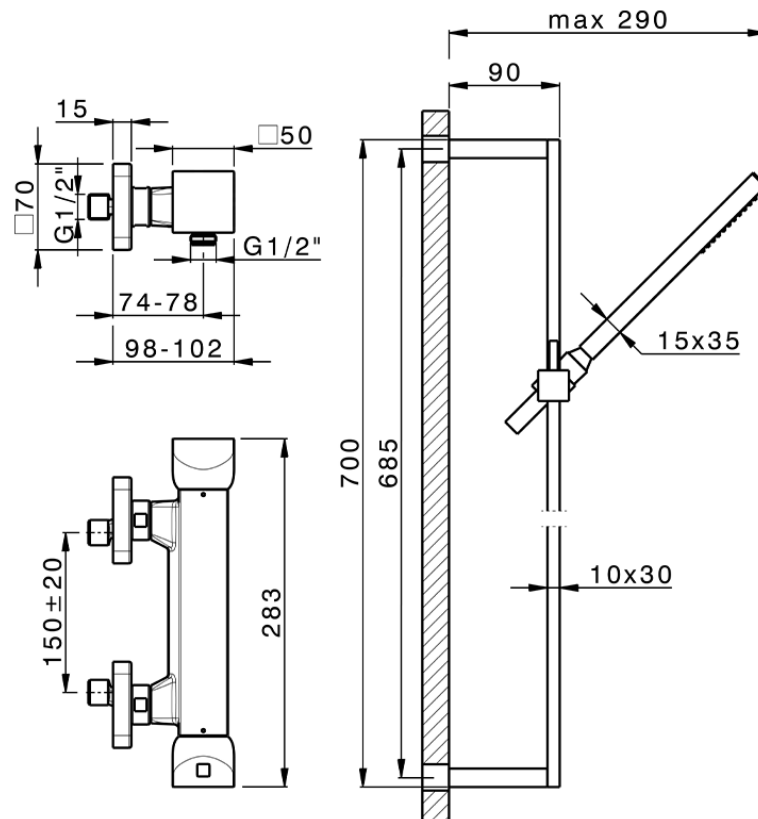

Thermostatic shower mixer with sliding bar HI-RISE_RIS01010

RIS01010

<https://en.cisal.it/thermostatic-shower-mixer-with-sliding-bar-hi-rise-ris01010>

2026-04-06