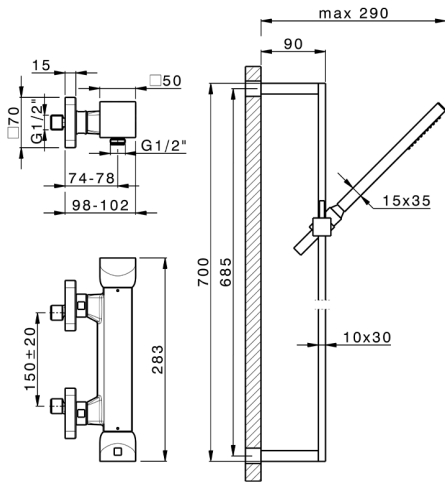

Thermostatic shower mixer with sliding bar HI-RISE_RIS01010

MODEL **RIS01010**

Thermostatic shower mixer with sliding bar, 70 cm sliding rail bar with sliding bracket, 35x15 mm Brass minimalistic one spray handshower, 150 cm smooth SUPREME Flexible Hose