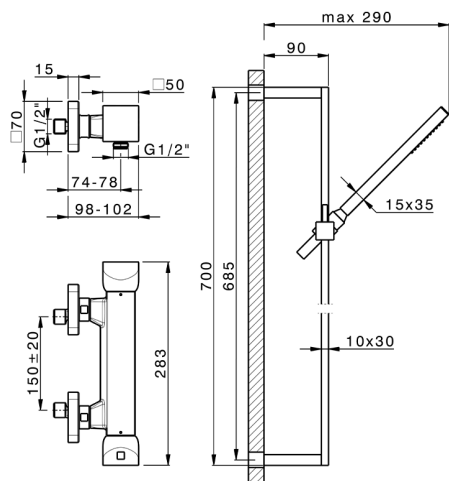

Thermostatic shower mixer with sliding bar HI-RISE_RIS01010

MODEL **RIS01010**

Thermostatic shower mixer with sliding bar, 70 cm sliding rail bar with sliding bracket, 35x15 mm Brass minimalistic one spray handshower, 150 cm smooth SUPREME Flexible Hose

CHARACTERISTICS

Cartridge Spare Parts **22.04A.AR - ;**
Argo 2 (long filter) Thermostatic Valve

2026-04-26