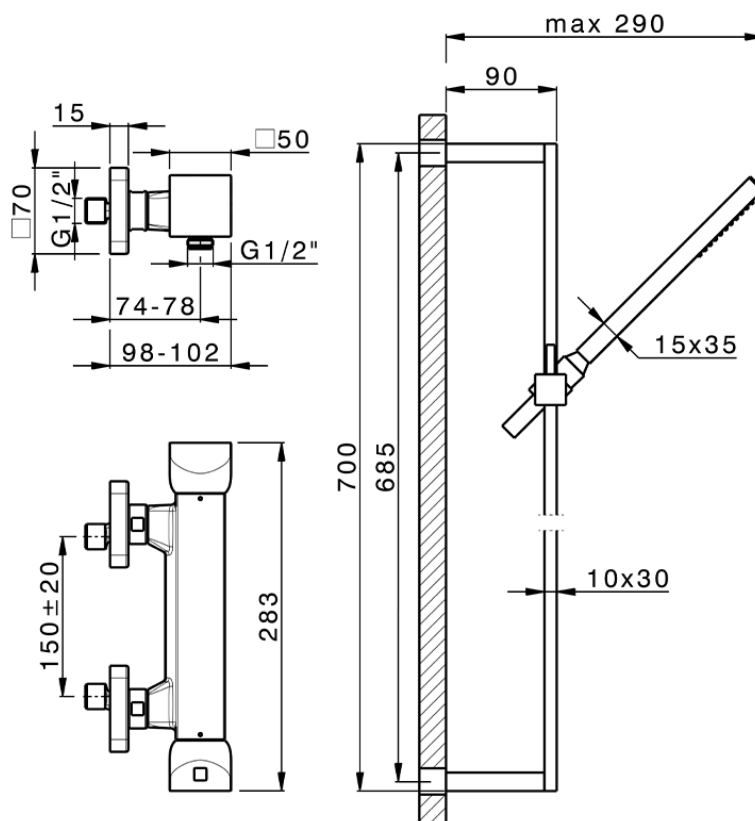

Thermostatic shower mixer with sliding bar HI-RISE_RIS01010

RIS01010

<https://en.cisal.it/thermostatic-shower-mixer-with-sliding-bar-hi-rise-ris01010>

2026-06-26