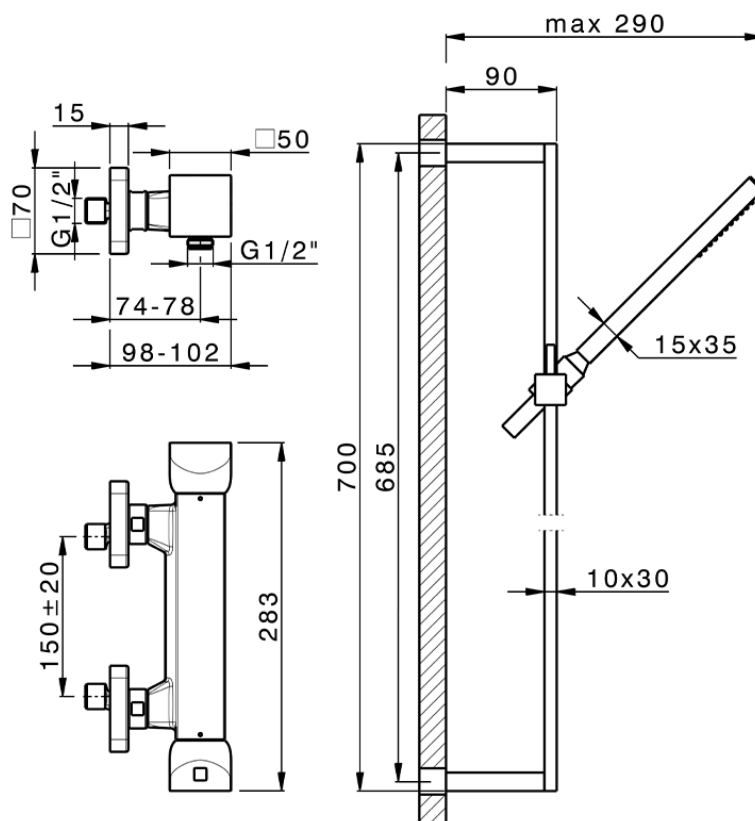

Thermostatic shower mixer with sliding bar HI-RISE_RIS01010

RIS01010

<https://en.cisal.it/thermostatic-shower-mixer-with-sliding-bar-hi-rise-ris01010>

2026-04-26